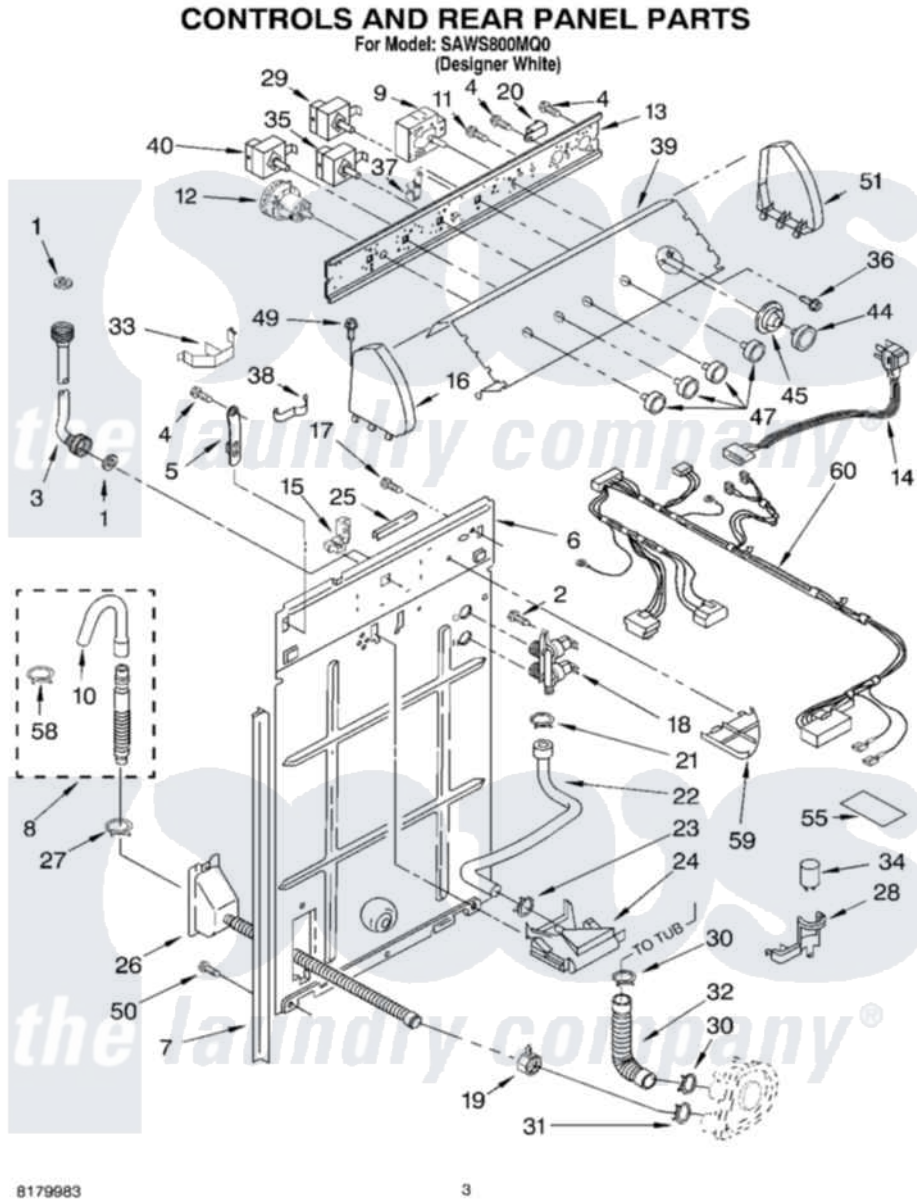

Whirlpool SAWS800MQ0 02 - CONTROLS AND REAR PANEL PARTS

Whirlpool [Residential Whirlpool SAWS800MQ0 Washer Parts](#) Parts Diagram 02 - CONTROLS AND REAR PANEL PARTS

[Click on the part number to view part](#)

Item	Original Part Number	Replaced By	Status	Part Description
1	3976300	16123		Washer Inlet-Hose Miscellaneous Parts Must be Ordered Separately.
2	9740848			Screw, Mixing Valve Mounting
3	3949374	89503		Hose-Inlet
"	3949375	89503		Hose-Inlet
4	90767			Screw, 8A X 3/8 HeX Washer Head Tapping
5	8318255	8568314		Strap, Console
6	3357978			Panel, Rear
7	62747			Pad, Rear Panel
8	3951609	285664		Hose
"	661577	285666		Hose
"	3357090	285702		Hose
9	8541270			Timer, Control
10	3357027			Nozzle, Hose Drain
11	3400073			Screw, Ground

12	3366845	W10339326	Switch-WL
13	3948608		Bracket, Control
14	661661	285800	Cord-Power
15	3952821	285777	Relief-Str
16	8274437	279960	Endcap
17	3351614		Screw, Gearcase Cover Mounting
18	3952164	285805	Valve-Inlet
19	3976395		Restraint, Hose
20	694419		Mini-Buzzer
21	370451	596669	Clamp, Manifold
22	3357328		Hose, Vacuum Break
23	371503	596669	Clamp, Manifold
24	387606	3360977	Break-Vac
25	303294	3367669	Protector, Edge
26	8317940	W10358149	Drain Hose Assembly
27	3366912	356138	Clamp, Hose
28	8318201	8318046	Clip, Capacitor
29	3949180	W10168257	Switch, Rotary
30	3363366	616099	Clamp
31	8317496	285655	Clamp, Hose
32	3951449	285871	Hose
33	8055003		Clip, Harness And Pressure Switch
34	661606	8572717	Capacitor, Motor Start
35	3949187	W10168262	Switch, Rotary
36	3400818		Screw, Timer Mounting
37	8317975		Restraint, Harness
38	3347812	8528351	Clip
39	3956220		Panel, Console
40	661614		Switch, Water Temperature
44	3951026	3957821	Knob, Timer
45	3950762	3957841	Dial, Timer
47	3950759	3957796	Knob, Control
49	388326		Screw, 8-18 X 1.25
50	62863	3390631	Screw, 10-16 X 3/8
51	8274434	279960	Endcap
55	3976286		Shield, Capacitor
58	3366913	3357331	Clamp, Drain
59	3348424	8539874	Shield, Suds
60	3956538		Harness, Wiring