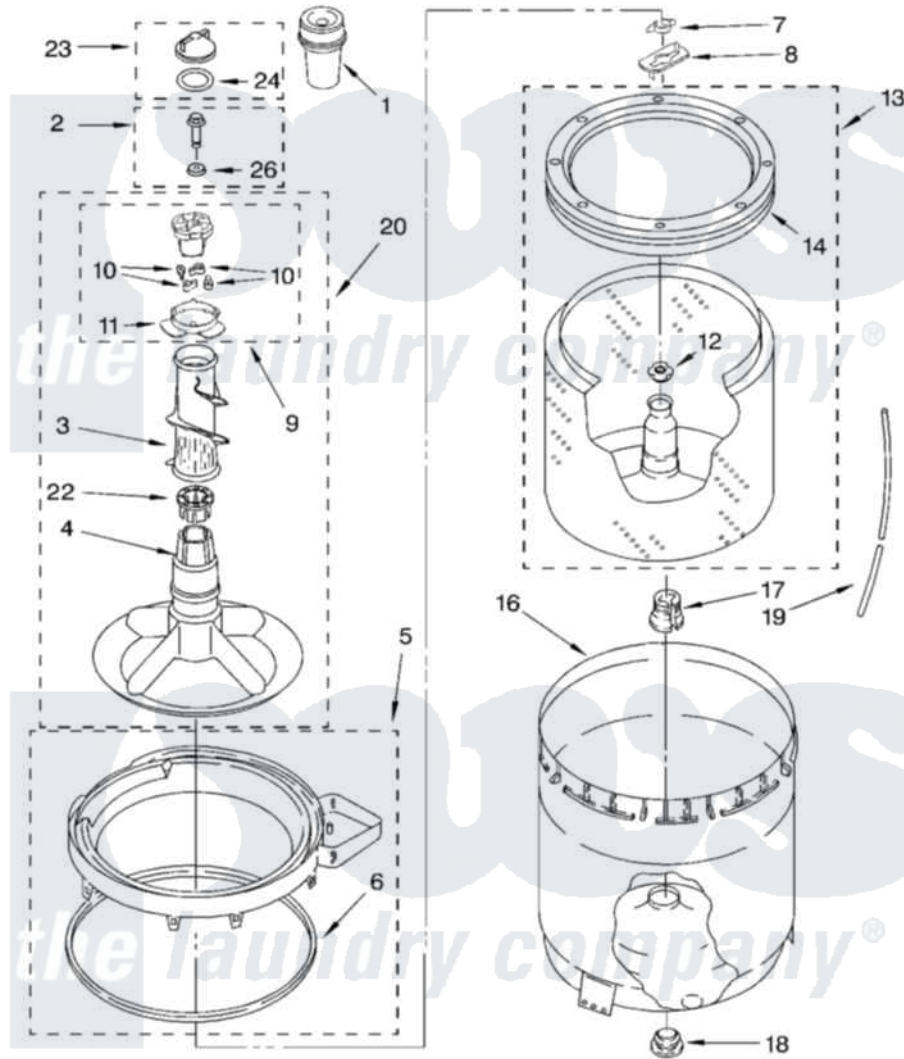

Whirlpool SAWS800MQ0 03 - AGITATOR, BASKET AND TUB PARTS

AGITATOR, BASKET AND TUB PARTS

For Model: SAWS800MQ0
(Designer White)

8179983

5

Whirlpool Residential Whirlpool SAWS800MQ0 Washer Parts Parts Diagram 03 - AGITATOR, BASKET AND TUB PARTS

[Click on the part number to view part](#)

Item	Original Part Number	Replaced By	Status	Part Description
1	63580			Dispenser, Fabric Softener
2	358237			Screw And Washer
3	3363003			Mover, Clothes
4	3347288			Agitator
5	8528150	W10445870		Ring-Tub
6	3976308			Gasket, Tub Ring
7	3354845			Clip, Agitator
8	3355921	8543666		Washer, Agitator
9	3363663	285811		Cam-Agitator
10	3366877	80040		Dog-Agitator
11	3363661			Bearing, Driven Cam
12	21366			Nut, Spanner
13	8526016	W10389328		Clothes Container, Assembly
14	8519788	387240		Ring, Balance
16	63849			Strain Relief, Power Cord
17	389140			Tub Block, Basket Drive

18	383727		Gasket, Centerpodt
19	3347780	353244	Hose, Pressure Switch
20	3946501		Agitator, Assembly
22	3350389	285587	Washer
23	3354733	W10074580	Cap, Barrier
24	3348855	W10072840	Fabric Softener
26	3949550		Washer