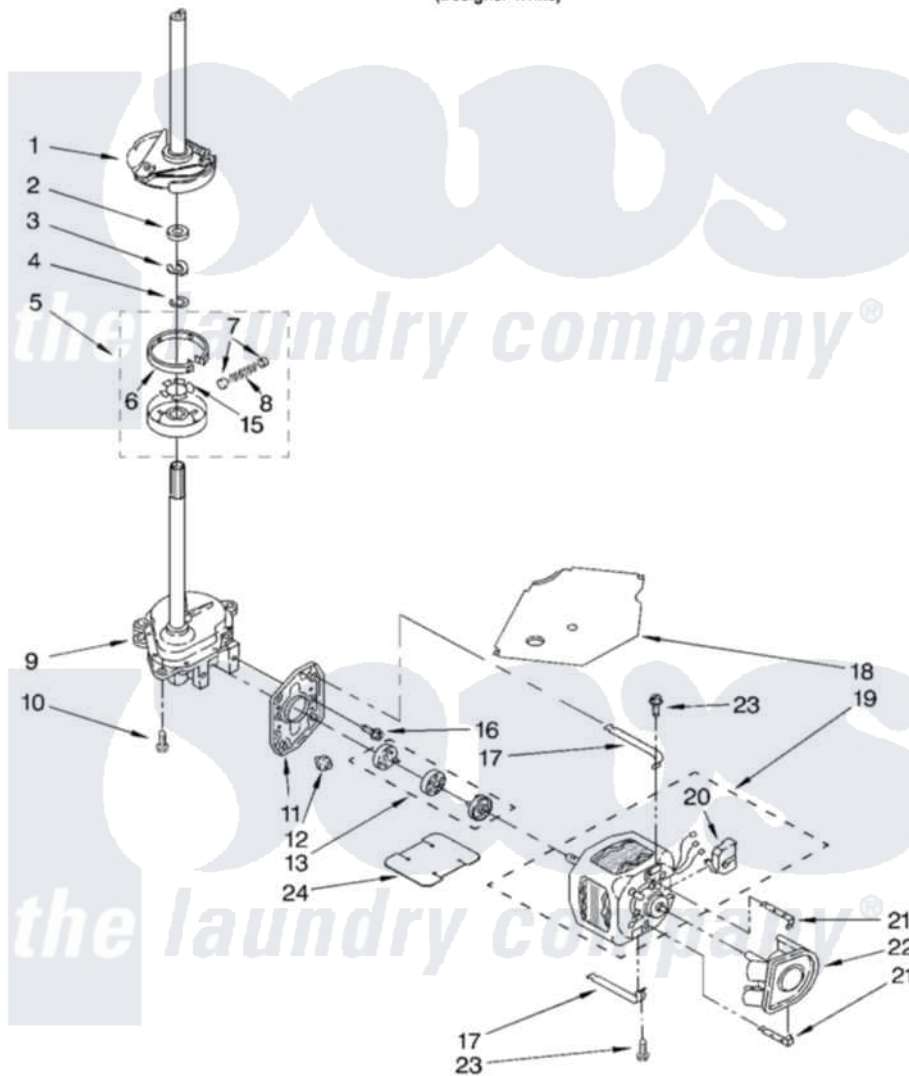

Whirlpool SAWS800MQ0 04 - BRAKE, CLUTCH, GEARCASE, MOTOR AND PUMP PARTS

BRAKE, CLUTCH, GEARCASE, MOTOR AND PUMP PARTS

For Model: SAWS800MQ0
(Designer White)

8179983

7

Whirlpool [Residential Whirlpool SAWS800MQ0 Washer Parts](#) Parts Diagram 04 - BRAKE, CLUTCH, GEARCASE, MOTOR AND PUMP PARTS
Click on the part number to view part

Item	Original Part Number	Replaced By	Status	Part Description
1	388952	285792		Basketdrive
2	63292			Washer, Spin Tube Thrust
3	62697	W10080230		Ring, Spin Tube Support
4	63283	285353		Ring
5	3951311	285785		Clutch
6	3951308	285790		Lining
7	62646			Cap, Clutch Spring
8	3946792			Spring And Damper Assembly
9	3360630	3360629		Gearcase
10	3357334	3400516		Screw Anti-Rattle
11	62611			Plate, Motor Mount To Gearcase
12	62691			Grommet, Motor
13	285753	285753A		Coupling
15	3355454			Clip, Main Drive

16	3400516		Screw Anti-Rattle
17	3349637	W10086010	Retainer, Motor
18	3362089		Shield, Tub To Motor
19	8528157	661600	Motor, Main Drive
20	3952056		Switch, Main Drive Motor
21	62700	8546127	Retainer, Pump
22	3363394		Pump
23	3387485	273556	Screw, 10-16 X 5/8
24	3946532		Shield, Motor