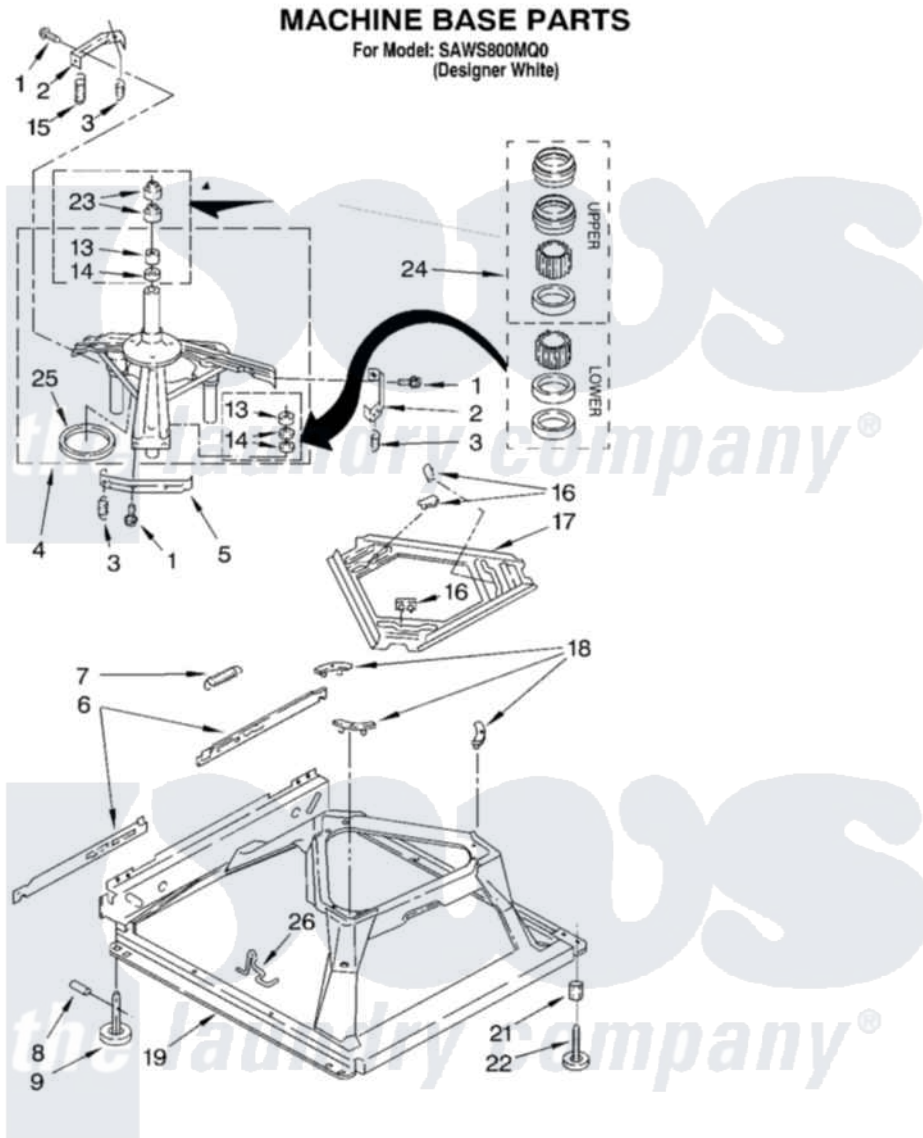

# Whirlpool SAWS800MQ0 05 - MACHINE BASE PARTS

Whirlpool Residential Whirlpool SAWS800MQ0 Washer Parts Parts Diagram 05 - MACHINE BASE PARTS  
[Click on the part number to view part](#)

Item	Original Part Number	Replaced By	Status	Part Description
1	<a href="#">3400076</a>			Screw, Bracket Mounting
2	<a href="#">64067</a>			Bracket, Spring Outer
3	<a href="#">63907</a>			Spring, Suspension
4	3362087	<a href="#">280184</a>		Support
5	<a href="#">64065</a>			Bracket, Spring Outer
6	<a href="#">63466</a>			Link, Leveling Mechanism
7	62597	<a href="#">8316845</a>		Spring
8	<a href="#">62837</a>			Pin, Knurled
9	62596	<a href="#">285244</a>		Feet-Leveling
13	3347047	<a href="#">8546455</a>		Bearing, Centerpost
14	357409	<a href="#">359449</a>		Seal, Agitator Shaft
15	388492	<a href="#">W10250667</a>		Spring, Counterweight
16	62568	<a href="#">285219</a>		Pad
17	<a href="#">3946509</a>			Plate, Suspension
18	3363660	<a href="#">285744</a>		Pad
19	3946512	<a href="#">285771</a>		Base

21	<a href="#">3359452</a>		Nut, Lock
22	389102	<a href="#">W10001130</a>	Foot, Leveling
23	356934	<a href="#">8577376</a>	Seal, Centerpost
24	<a href="#">285203</a>		Centerpost Bearing Kit
25	<a href="#">63134</a>		Ring, Sound Deadening
26	63806	<a href="#">W10145155</a>	Retainer, Suspension Spring