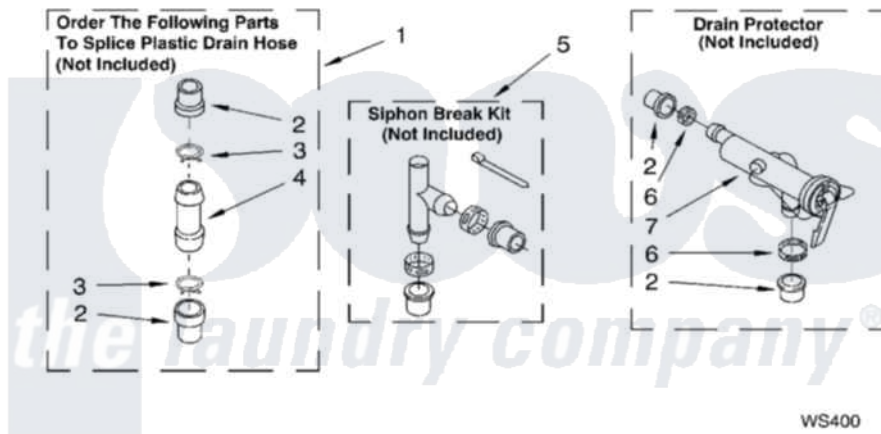

WATER SYSTEM PARTS

For Model: SAWS800MQ0
(Designer White)

8179983

11

Whirlpool [Residential Whirlpool SAWS800MQ0 Washer Parts](#) Parts Diagram 07 - WATER SYSTEM PARTS
Click on the part number to view part

Item	Original Part Number	Replaced By	Status	Part Description
1	285442			Water System Parts
2	285321			Water System Parts
3	370447	285655		Clamp, Hose
4	16272			Connector, Straight
5	285320			Water System Parts
6	65349	285655		Clamp, Hose
7	367031			Water System Parts