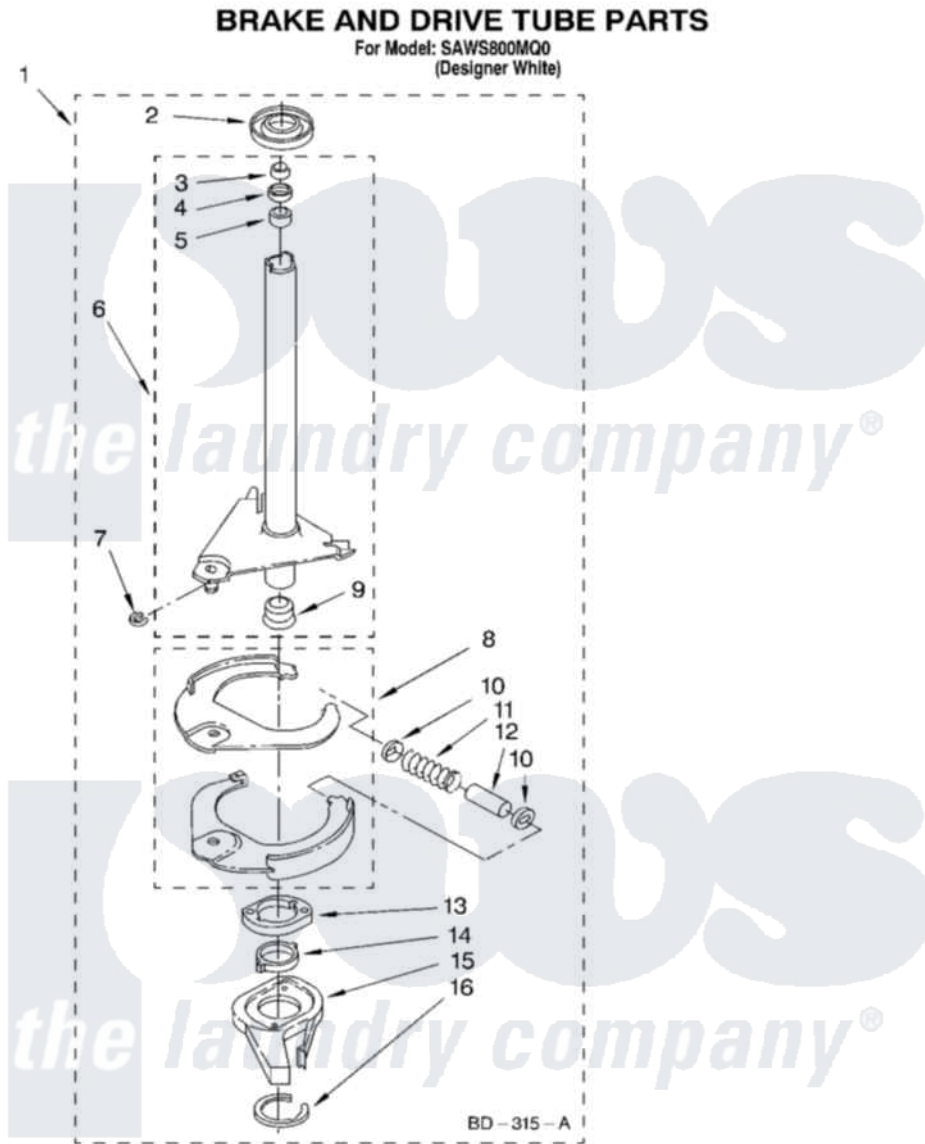

# Whirlpool SAWS800MQ0 08 - BRAKE AND DRIVE TUBE PARTS

12

8179983

Whirlpool [Residential Whirlpool SAWS800MQ0 Washer Parts](#) Parts Diagram 08 - BRAKE AND DRIVE TUBE PARTS  
Click on the part number to view part

Item	Original Part Number	Replaced By	Status	Part Description
1	388952	<a href="#">285792</a>		Basketdrive
2	<a href="#">62658</a>			Ring, Thrust
3	<a href="#">91939</a>			Seal, Shaft
4	<a href="#">356427</a>			Seal, Spin Pinion
5	<a href="#">356937</a>			Spacer, Drive Tube
6	64027	<a href="#">64208</a>		Tube-Spin
7	64035	<a href="#">W10083190</a>		Ring, Retaining
8	64232	<a href="#">285438</a>		Shoe-Brake
9	62703	<a href="#">8546462</a>		"T" Bearing, Spin Tube
10	62648	<a href="#">285658</a>		Sleeve
11	387806		Not Available	Spring, Brake
12	62909	<a href="#">285658</a>		Sleeve
13	63023	<a href="#">8546461</a>		Cam, Brake Release
14	<a href="#">63022</a>			Sleeve, Cam
15	64194	<a href="#">285790</a>		Lining
16	90368	<a href="#">W10083200</a>		Ring, Retaining

" N/A

Not Available

FOLLOWING PARTS NOT  
ILLUSTRATED

" [285208](#)

Lubricant