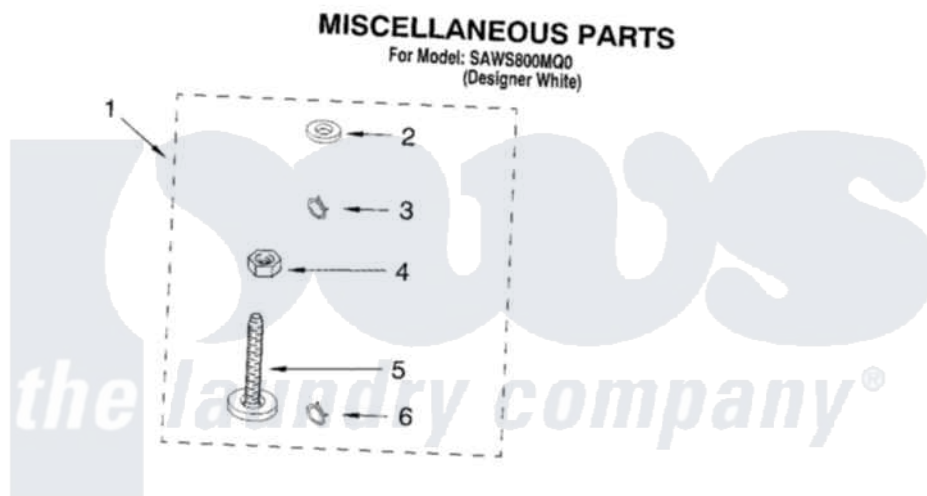

Whirlpool SAWS800MQ0 10 - MISCELLANEOUS PARTS - OPTIONAL PARTS (NOT INCLUDED)

Whirlpool [Residential Whirlpool SAWS800MQ0 Washer Parts](#) Parts Diagram 10 - MISCELLANEOUS PARTS - OPTIONAL PARTS (NOT INCLUDED)
Click on the part number to view part

Item	Original Part Number	Replaced By	Status	Part Description
1	3976263	285654		Parts-Misc
2	3976300	16123		Washer Inlet-Hose Miscellaneous Parts Must be Ordered Separately.
3	3366912	356138		Clamp, Hose
4	3359452			Nut, Lock
5	389102	W10001130		Foot, Leveling
6	3366913	3357331		Clamp, Drain
"	72017			Paint, Touch-Up
"	350938			Paint, Pressurized Spray B
"	350930			Paint, Pressurized Spray B
"	799344			Paint, Touch-Up)
"	N/A		Not Available	OIL
"	350572			Oil
"	N/A		Not Available	LUBRICANT