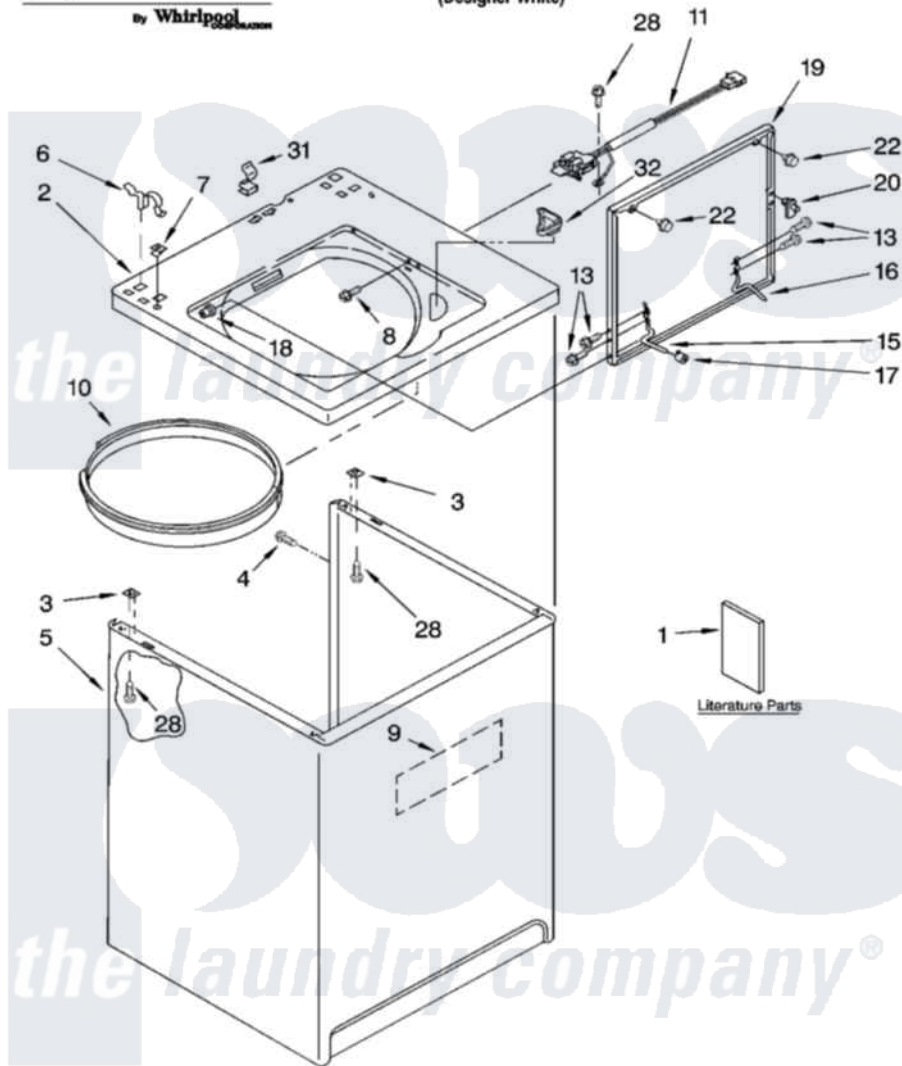

Whirlpool SAWS900MQ0 01 - TOP AND CABINET PARTS

KIRKLAND
Signature
By Whirlpool

TOP AND CABINET PARTS

For Model: SAWS900MQ0
(Designer White)

AUTOMATIC
WASHER

9-03 Litho in U.S.A. (drd)

1

Part No. 8179973

Whirlpool Residential Whirlpool SAWS900MQ0 Washer Parts Parts Diagram 01 - TOP AND CABINET PARTS

[Click on the part number to view part](#)

Item	Original Part Number	Replaced By	Status	Part Description
1	LIT3956025		Not Available	Literature Parts (Installation Instructions)
"	LIT3955910		Not Available	Literature Parts (Feature Sheet)
"	LIT3955870		Not Available	Literature Parts (Use & Care Guide)
"	LIT3956329		Not Available	Literature Parts (Energy Guide)
"	LIT3955503		Not Available	Literature Parts (Wiring Diagram)
2	8271378			Top
3	62750			Spacer, Cabinet To Top (4)
4	3357011	308685		Side Trim)
5	63424			Cabinet
6	62780			Clip, Top And Cabinet And Rear Panel
7	357213			Nut, Push-In
8	3356311			Screw And Washer, Lid Switch Shield
9	3976348			Absorber, Sound

10	8271956	Splash Shield Assembly	
11	3949237	3949247	Switch-Lid
13	3351355	W10119828	Screw, Lid Hinge Mounting
15	54584	Hinge, Lid	
16	91770	Hinge, Lid	
17	19119	Bumper, Lid Hinge	
18	21258	Bearing, Lid Hinge	
19	3954489	W10193874	Lid
20	358684	Strike, Lid Switch	
22	9724509	Bumper, Lid	
28	3390631	Screw, 10-16 X 3/8	
31	90016	Clip, Pressure Switch Hose	
32	3362952	Dispenser, Bleach	