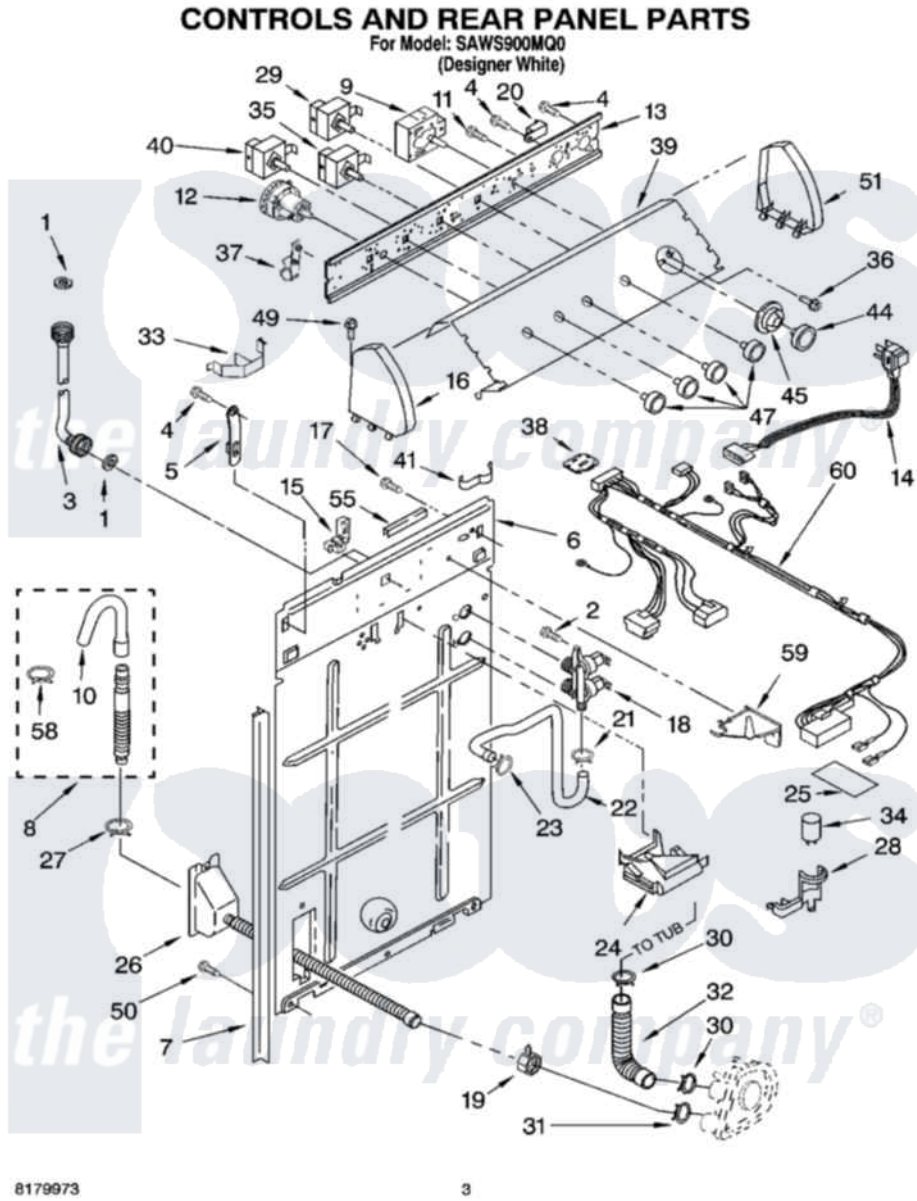

Whirlpool SAWS900MQ0 02 - CONTROLS AND REAR PANEL PARTS

Whirlpool [Residential Whirlpool SAWS900MQ0 Washer Parts](#) Parts Diagram 02 - CONTROLS AND REAR PANEL PARTS

[Click on the part number to view part](#)

Item	Original Part Number	Replaced By	Status	Part Description
1	3976300	16123		Washer Inlet-Hose Miscellaneous Parts Must be Ordered Separately.
2	9740848			Screw, Mixing Valve Mounting
3	3949374	89503		Hose-Inlet
"	3949375	89503		Hose-Inlet
4	90767			Screw, 8A X 3/8 HeX Washer Head Tapping
5	8318255	8568314		Strap, Console
6	3357978			Panel, Rear
7	62747			Pad, Rear Panel
8	3951609	285664		Hose
"	661577	285666		Hose
"	3357090	285702		Hose
9	3955501			Timer, Control
10	3357027			Nozzle, Hose Drain
11	3400073			Screw, Ground

12	8528337	W10339317	Switch-WL
13	3948608		Bracket, Control
14	661661	285800	Cord-Power
15	3952821	285777	Relief-Str
16	8274437	279960	Endcap
17	3351614		Screw, Gearcase Cover Mounting
18	3979346		Valve, Water Inlet And Thermistor Assembly
19	3976395		Restraint, Hose
20	694419		Mini-Buzzer
21	8533946	596669	Clamp, Manifold
22	8317974	8317926	Hose, Vacuum Break
23	9724996	596669	Clamp, Manifold
24	387606	3360977	Break-Vac
25	3976286		Shield, Capacitor
26	8317940	W10358149	Drain Hose Assembly
27	3366912	356138	Clamp, Hose
28	8318201	8318046	Clip, Capacitor
29	3950356		Switch, Rotary
30	3363366	616099	Clamp
31	8317496	285655	Clamp, Hose
32	3951449	285871	Hose
33	8055003		Clip, Harness And Pressure Switch
34	661605	8572720	Capacitor, Motor Start
35	8532053		Switch, Rotary
36	3400064		Screw, Timer Mounting
37	8317975		Restraint, Harness
38	3955728		Control, Etc
39	3956221		Panel, Console
40	3949180	W10168257	Switch, Rotary
41	3347812	8528351	Clip
44	3364291		Knob, Timer
45	3950762	3957841	Dial, Timer
47	3950759	3957796	Knob, Control
49	388326		Screw, 8-18 X 1.25
50	62863	3390631	Screw, 10-16 X 3/8
51	8274434	279960	Endcap
55	303294	3367669	Protector, Edge
58	3366913	3357331	Clamp, Drain
59	8539874		Shield, Suds
60	3956124		Harness, Wiring