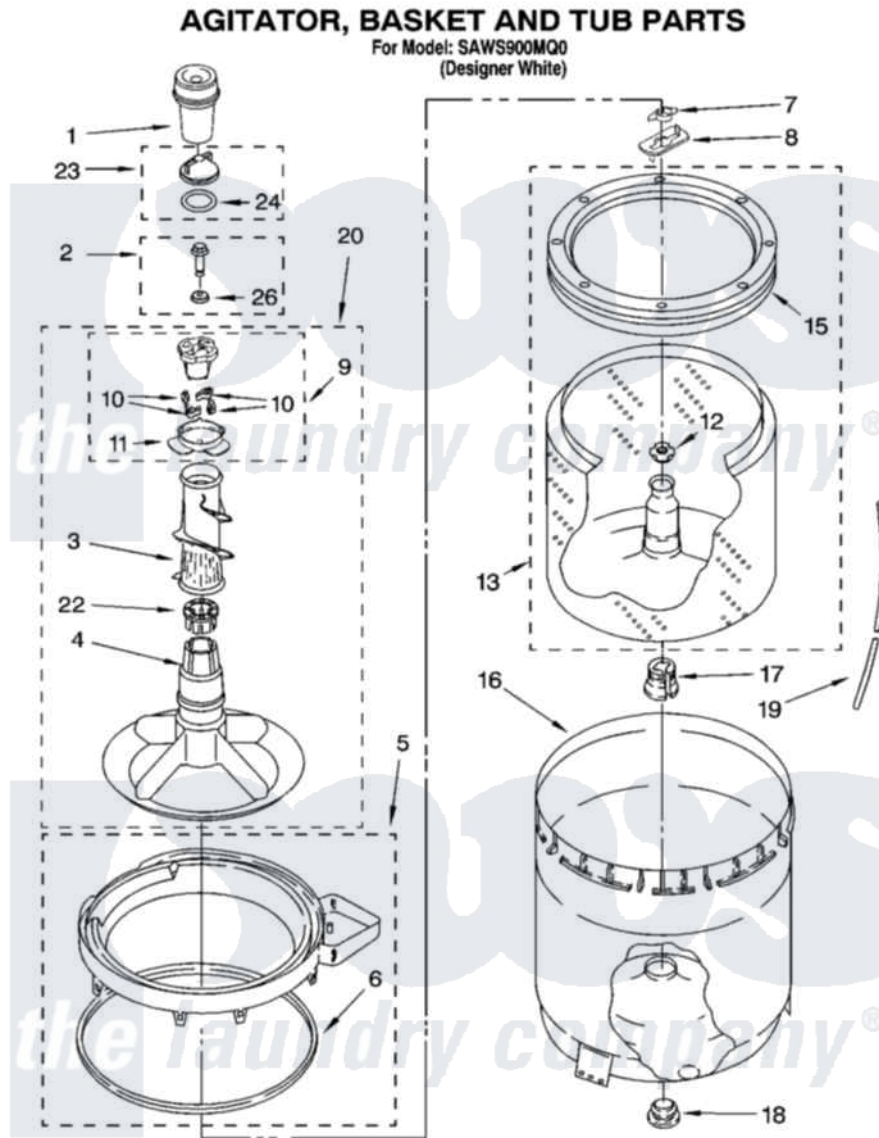

Whirlpool SAWS900MQ0 03 - AGITATOR, BASKET AND TUB PARTS

8179973

5

Whirlpool Residential Whirlpool SAWS900MQ0 Washer Parts Parts Diagram 03 - AGITATOR, BASKET AND TUB PARTS

[Click on the part number to view part](#)

Item	Original Part Number	Replaced By	Status	Part Description
1	63580			Dispenser, Fabric Softener
2	358237			Screw And Washer
3	3363003			Mover, Clothes
4	3347288			Agitator
5	8528150	W10445870		Ring-Tub
6	3976308			Gasket, Tub Ring
7	3354845			Clip, Agitator
8	3355921	8543666		Washer, Agitator
9	3363663	285811		Cam-Agitator
10	3366877	80040		Dog-Agitator
11	3363661			Bearing, Driven Cam
12	21366			Nut, Spanner
13	8526016	W10389328		Clothes Container, Assembly
15	8519788	387240		Ring, Balance
16	63849			Strain Relief, Power Cord
17	389140			Tub Block, Basket Drive

18	383727		Gasket, Centerpodt
19	3347780	353244	Hose, Pressure Switch
20	3946501		Agitator, Assembly
22	3350389	285587	Washer
23	3354733	W10074580	Cap, Barrier
24	3348855	W10072840	Fabric Softener
26	3949550		Washer