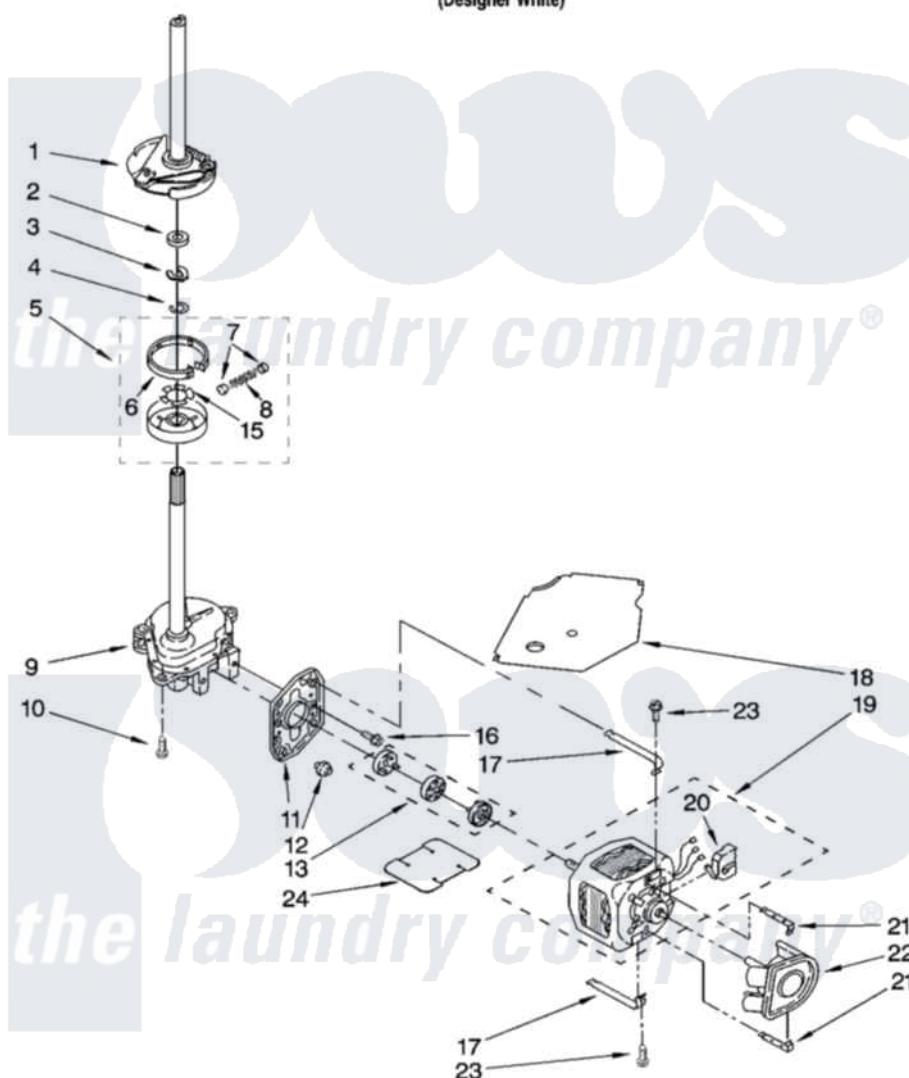

Whirlpool SAWS900MQ0 04 - BRAKE, CLUTCH, GEARCASE, MOTOR AND PUMP PARTS

BRAKE, CLUTCH, GEARCASE, MOTOR AND PUMP PARTS

For Model: SAWS900MQ0
(Designer White)

8179973

7

Whirlpool [Residential Whirlpool SAWS900MQ0 Washer Parts](#) Parts Diagram 04 - BRAKE, CLUTCH, GEARCASE, MOTOR AND PUMP PARTS
Click on the part number to view part

Item	Original Part Number	Replaced By	Status	Part Description
1	388952	285792		Basketdrive
2	63292			Washer, Spin Tube Thrust
3	62697	W10080230		Ring, Spin Tube Support
4	63283	285353		Ring
5	3951311	285785		Clutch
6	3951308	285790		Lining
7	62646			Cap, Clutch Spring
8	3946792			Spring And Damper Assembly
9	3360630	3360629		Gearcase
10	3357334	3400516		Screw Anti-Rattle
11	62611			Plate, Motor Mount To Gearcase
12	62691			Grommet, Motor
13	285753	285753A		Coupling
15	3355454			Clip, Main Drive

16	3400516		Screw Anti-Rattle
17	3349637	W10086010	Retainer, Motor
18	3362089		Shield, Tub To Motor
19	8529935		Motor, Main Drive
20	8529896		Switch, Main Drive Motor
21	62700	8546127	Retainer, Pump
22	3363394		Pump
23	3387485	273556	Screw, 10-16 X 5/8
24	3946532		Shield, Motor