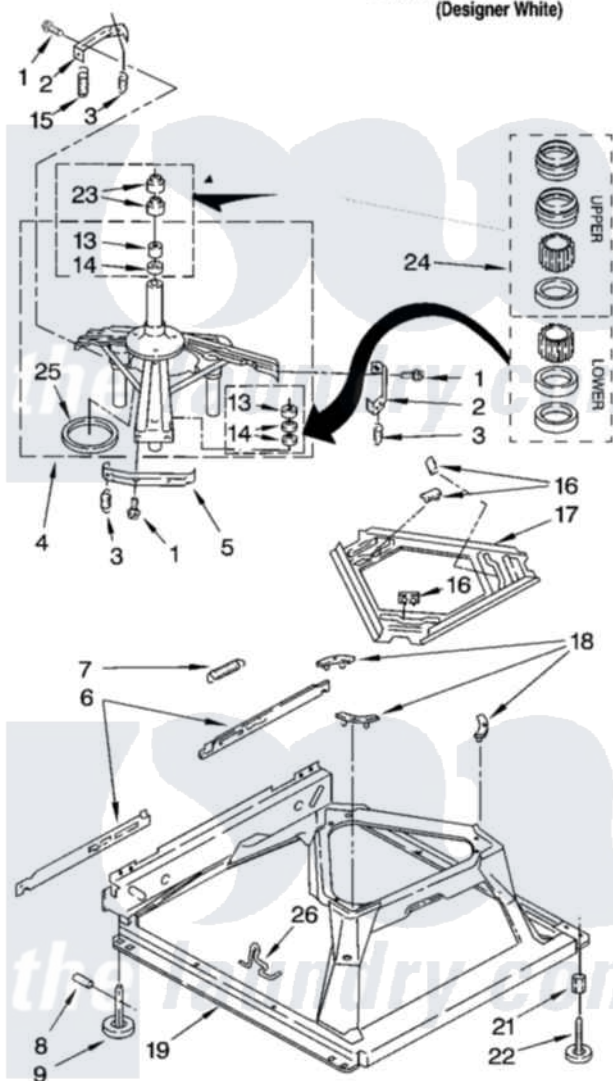

# Whirlpool SAWS900MQ0 05 - MACHINE BASE PARTS

## MACHINE BASE PARTS

For Model: SAWS900MQ0  
(Designer White)

8

8179973

Whirlpool Residential Whirlpool SAWS900MQ0 Washer Parts Parts Diagram 05 - MACHINE BASE PARTS

[Click on the part number to view part](#)

Item	Original Part Number	Replaced By	Status	Part Description
1	<a href="#">3400076</a>			Screw, Bracket Mounting
2	<a href="#">64067</a>			Bracket, Spring Outer
3	<a href="#">63907</a>			Spring, Suspension
4	3362087	<a href="#">280184</a>		Support
5	<a href="#">64065</a>			Bracket, Spring Outer
6	<a href="#">63466</a>			Link, Leveling Mechanism
7	62597	<a href="#">8316845</a>		Spring
8	<a href="#">62837</a>			Pin, Knurled
9	62596	<a href="#">285244</a>		Feet-Leveling
13	3347047	<a href="#">8546455</a>		Bearing, Centerpost
14	357409	<a href="#">359449</a>		Seal, Agitator Shaft
15	8318050	<a href="#">285901</a>		Spring
16	62568	<a href="#">285219</a>		Pad
17	<a href="#">3946509</a>			Plate, Suspension
18	3363660	<a href="#">285744</a>		Pad
19	3946512	<a href="#">285771</a>		Base

21	<a href="#">3359452</a>		Nut, Lock
22	389102	<a href="#">W10001130</a>	Foot, Leveling
23	356934	<a href="#">8577376</a>	Seal, Centerpost
24	<a href="#">285203</a>		Centerpost Bearing Kit
25	<a href="#">63134</a>		Ring, Sound Deadening
26	63806	<a href="#">W10145155</a>	Retainer, Suspension Spring