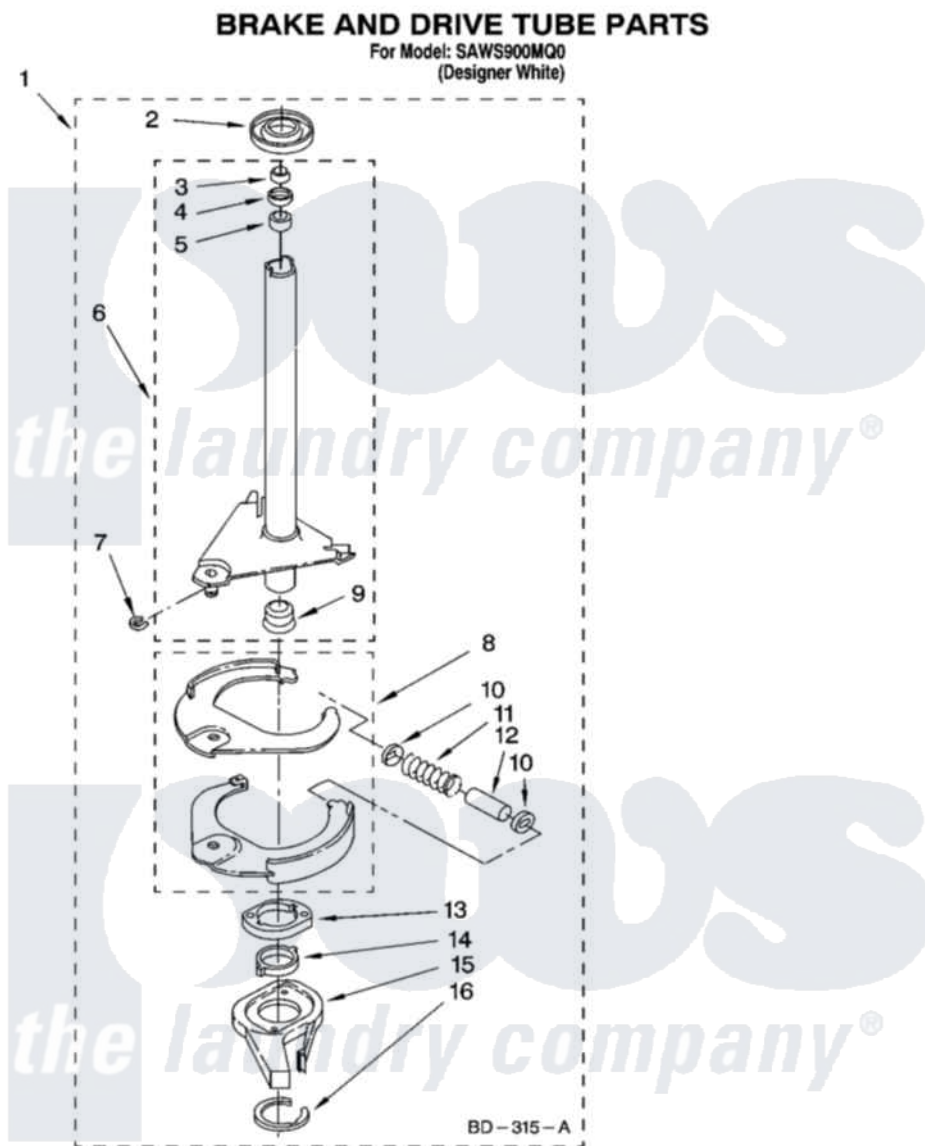

Whirlpool SAWS900MQ0 08 - BRAKE AND DRIVE TUBE PARTS

12

8179973

Whirlpool Residential Whirlpool SAWS900MQ0 Washer Parts Parts Diagram 08 - BRAKE AND DRIVE TUBE PARTS

Click on the part number to view part

Item	Original Part Number	Replaced By	Status	Part Description
1	388952	285792		Basketdrive
2	62658			Ring, Thrust
3	91939			Seal, Shaft
4	356427			Seal, Spin Pinion
5	356937			Spacer, Drive Tube
6	64027	64208		Tube-Spin
7	64035	W10083190		Ring, Retaining
8	64232	285438		Shoe-Brake
9	62703	8546462		"T" Bearing, Spin Tube
10	62648	285658		Sleeve
11	387806		Not Available	Spring, Brake
12	62909	285658		Sleeve
13	63023	8546461		Cam, Brake Release
14	63022			Sleeve, Cam
15	64194	285790		Lining
16	90368	W10083200		Ring, Retaining

" N/A

Not Available

FOLLOWING PARTS NOT
ILLUSTRATED

" [285208](#)

Lubricant