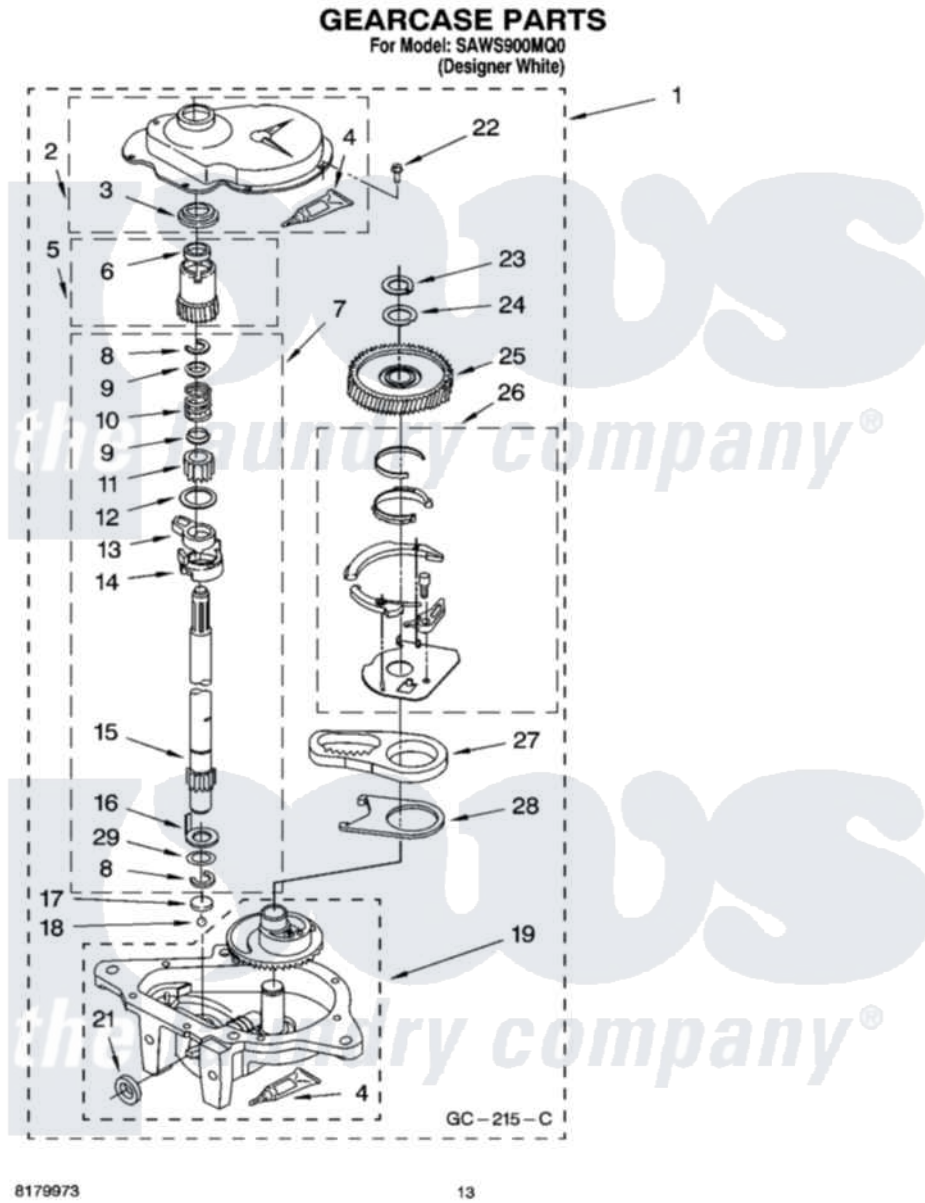

Whirlpool SAWS900MQ0 09 - GEARCASE PARTS

Whirlpool Residential Whirlpool SAWS900MQ0 Washer Parts Parts Diagram 09 - GEARCASE PARTS
Click on the part number to view part

Item	Original Part Number	Replaced By	Status	Part Description
1	3360630	3360629		Gearcase
2	285202			Cover, Gearcase
3	3349985			Seal, Gearcase Cover
4	285195			Sealer Sealer, Gasket
5	63320	285362		Gear and Pinion
6	356427			Seal, Spin Pinion
7	389387			Shaft, Agitator
8	90369		Not Available	Ring, Retaining (2)
9	62677			Retainer, Spring
10	62676			Spring, Agitator
11	63273	285509		Shaft, Agitator
12	62619			Washer, Agitator Gear
13	62580	285206		Cam-Agitator
14	62581	285206		Cam-Agitator
15	285509			Shaft, Agitator
16	62618			Washer, Cam Thrust

17	16018	285205	Bearing
18	85529	285205	Bearing
19	389230	285515	Gearcase
21	285352		Seal Kit, Thrust Plug
22	3351614		Screw, Gearcase Cover Mounting
23	3362552	285765	Ring-Retrn
24	285735	285766	Washer Kit, Thrust
25	62570	285362	Gear and Pinon
26	388253	999516	Shelf-Glas
27	3349296	8546456	Rack, Connecting
28	62621		Actuator, Shift
29	388815		Washer, Intermediate 1 3976263 Miscellaneous Parts Bag 2 3976300 Washer, Inlet Hose 3 3366913 Clamp, Hose