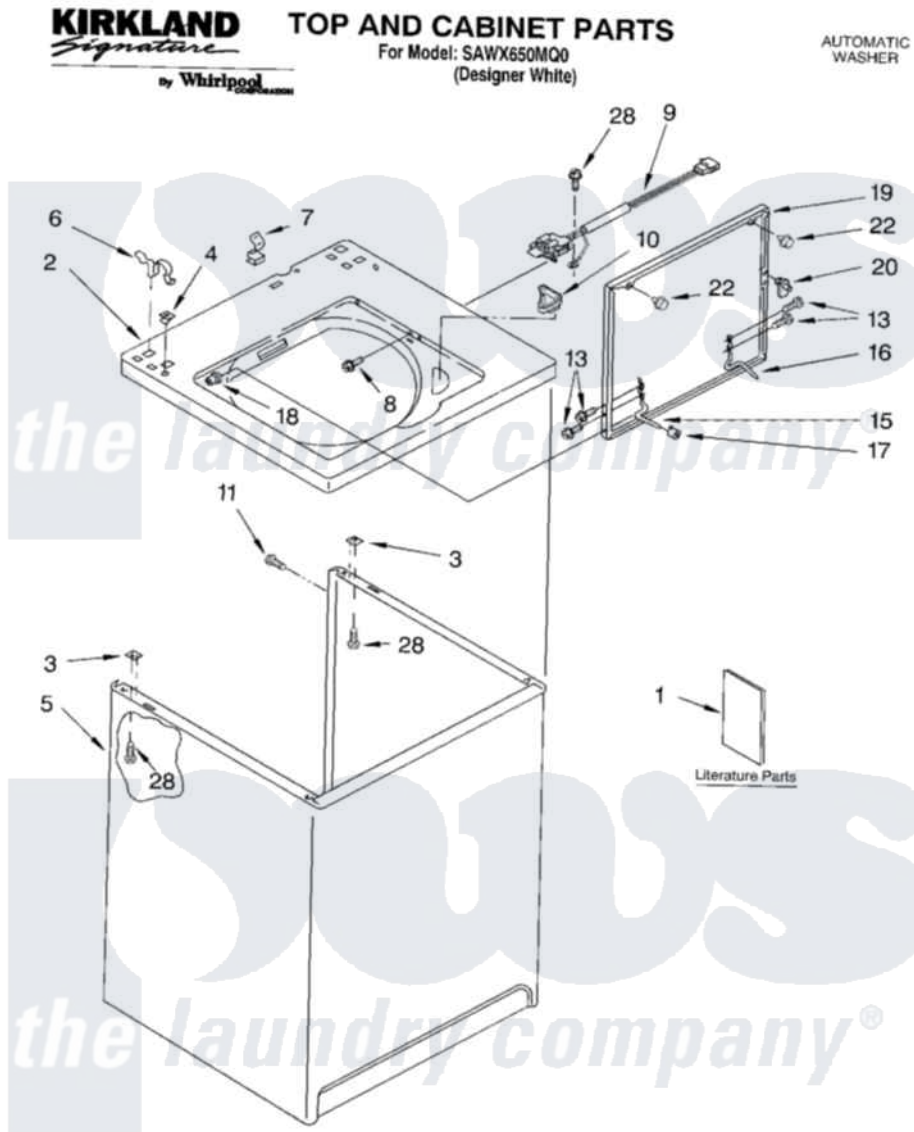

Whirlpool SAWX650MQ0 01 - TOP AND CABINET PARTS

5-03 Litho In U.S.A. (drd)

1

Part No. 8179974

Whirlpool Residential Whirlpool SAWX650MQ0 Washer Parts Parts Diagram 01 - TOP AND CABINET PARTS

[Click on the part number to view part](#)

Item	Original Part Number	Replaced By	Status	Part Description
1	LIT3956025		Not Available	Literature Parts (Installation Instructions)
"	LIT3955870		Not Available	Literature Parts (Use & Care Guide)
"	LIT3955916		Not Available	Literature Parts (Feature Sheet)
"	LIT3955578		Not Available	Literature Parts (Energy Guide)
"	LIT3954745		Not Available	Literature Parts (Wiring Diagram)
"	N/A		Not Available	Following May Be Purchased DO-IT-YOURSELF REPAIR MANUALS
"	LIT4313896	4313896		Do-It-Yourself Repair Manuals
2	8271378			Top
3	62750			Spacer, Cabinet To Top (4)
4	357213			Nut, Push-In
5	63424			Cabinet
6	62780			Clip, Top And Cabinet And Rear Panel

7	90016		Clip, Pressure Switch Hose
8	3356311		Screw And Washer, Lid Switch Shield
9	3949237	3949247	Switch-Lid
10	3362952		Dispenser, Bleach
11	3357011	308685	Side Trim)
13	3351355	W10119828	Screw, Lid Hinge Mounting
15	54584		Hinge, Lid
16	91770		Hinge, Lid
17	19119		Bumper, Lid Hinge
18	21258		Bearing, Lid Hinge
19	3361411	W10193874	Lid
20	358684		Strike, Lid Switch
22	9724509		Bumper, Lid
28	3390631		Screw, 10-16 X 3/8