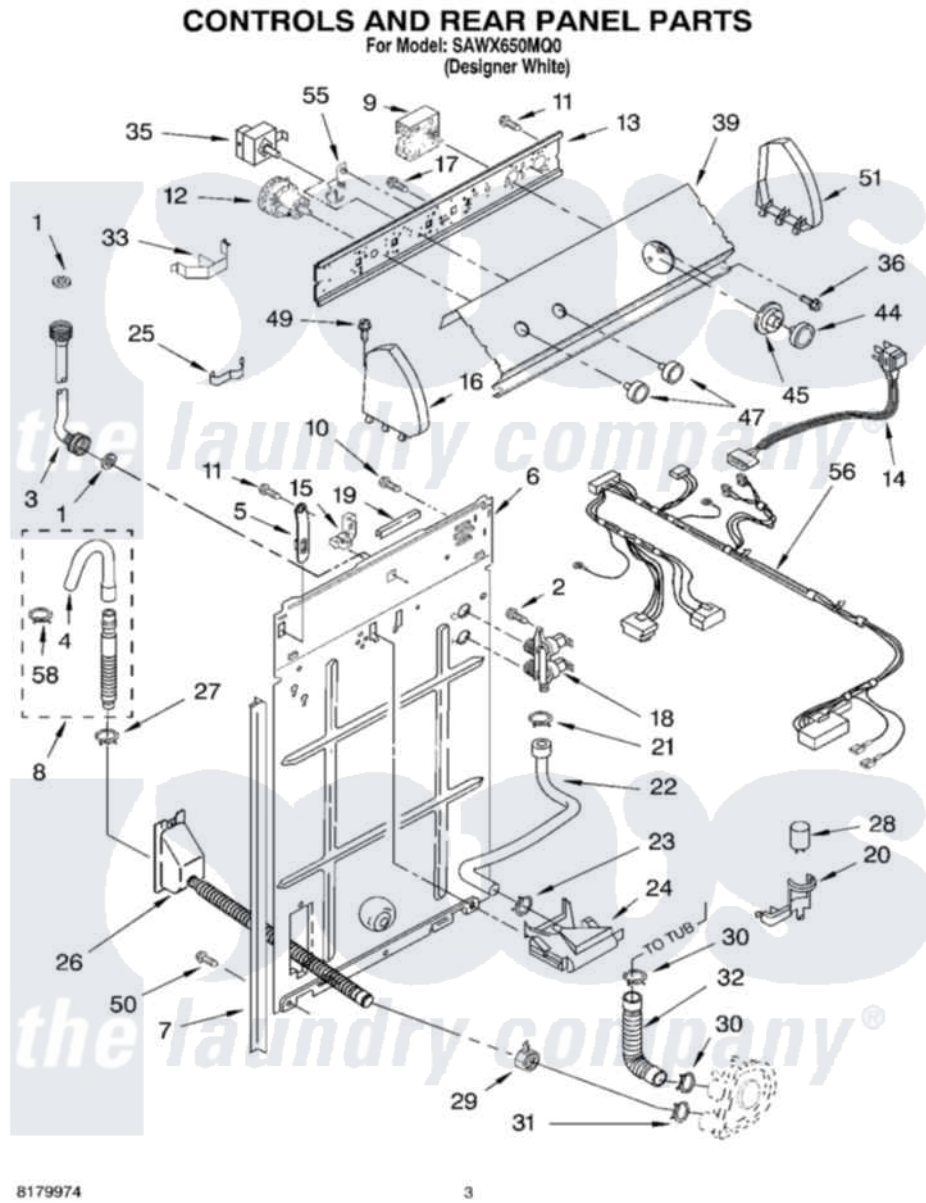

# Whirlpool SAWX650MQ0 02 - CONTROL AND REAR PANEL PARTS

Whirlpool Residential Whirlpool SAWX650MQ0 Washer Parts Parts Diagram 02 - CONTROL AND REAR PANEL PARTS  
Click on the part number to view part

Item	Original Part Number	Replaced By	Status	Part Description
1	3976300	<a href="#">16123</a>		Washer Inlet-Hose Miscellaneous Parts Must be Ordered Separately.
2	<a href="#">9740848</a>			Screw, Mixing Valve Mounting
3	3949374	<a href="#">89503</a>		Hose-Inlet
"	3949375	<a href="#">89503</a>		Hose-Inlet
4	<a href="#">3357027</a>			Nozzle, Hose Drain
5	8318255	<a href="#">8568314</a>		Strap, Console
6	<a href="#">3357978</a>			Panel, Rear
7	<a href="#">62747</a>			Pad, Rear Panel
8	3951609	<a href="#">285664</a>		Hose
"	661577	<a href="#">285666</a>		Hose
"	3357090	<a href="#">285702</a>		Hose
9	<a href="#">3948852</a>			Timer, Control
10	<a href="#">3351614</a>			Screw, Gearcase Cover Mounting
11	<a href="#">90767</a>			Screw, 8A X 3/8 HeX Washer Head Tapping