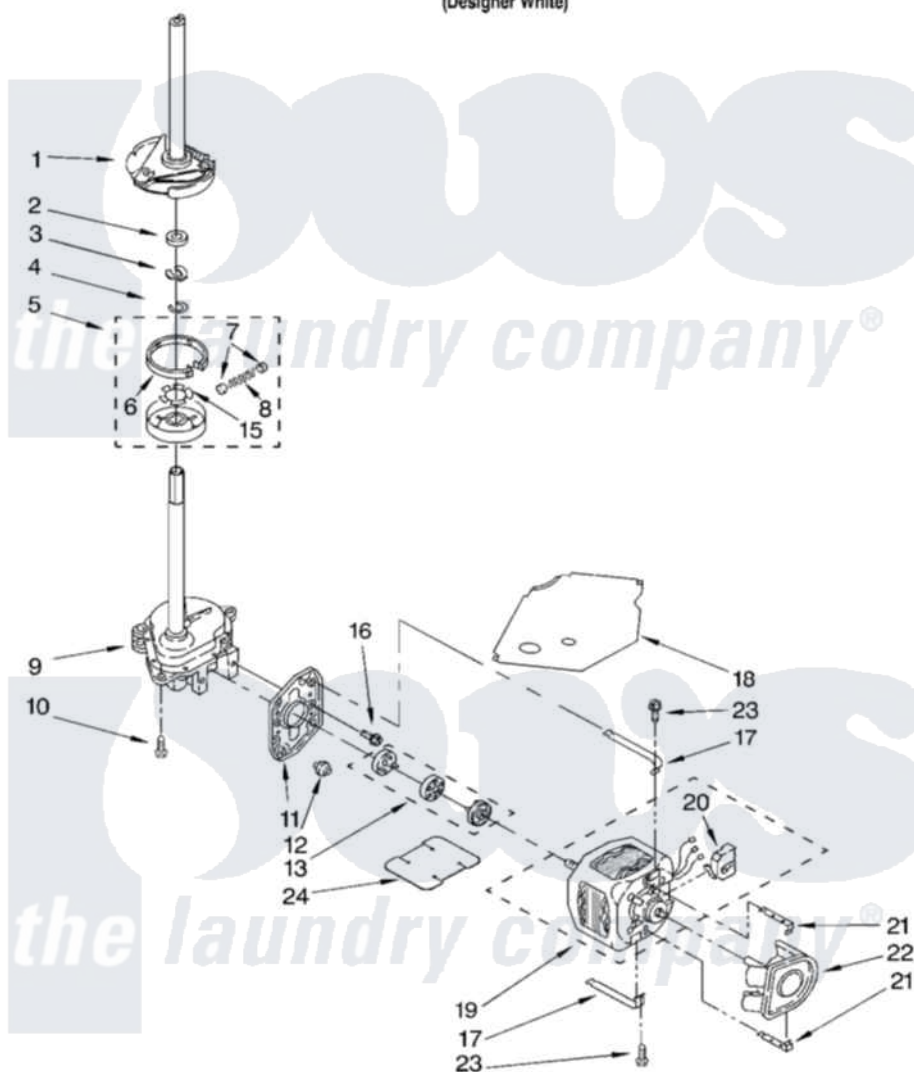

Whirlpool SAWX650MQ0 04 - BRAKE, CLUTCH, GEARCASE, MOTOR AND PUMP PARTS

BRAKE, CLUTCH, GEARCASE, MOTOR AND PUMP PARTS

For Model: SAWX650MQ0
(Designer White)

8179974

7

Whirlpool [Residential Whirlpool SAWX650MQ0 Washer Parts](#) Parts Diagram 04 - BRAKE, CLUTCH, GEARCASE, MOTOR AND PUMP PARTS
Click on the part number to view part

Item	Original Part Number	Replaced By	Status	Part Description
1	388951	285792		Basketdrive
2	63292			Washer, Spin Tube Thrust
3	62697	W10080230		Ring, Spin Tube Support
4	63283	285353		Ring
5	3951311	285785		Clutch
6	3951308	285790		Lining
7	62646			Cap, Clutch Spring
8	3946792			Spring And Damper Assembly
9	3360630	3360629		Gearcase
10	3357334	3400516		Screw Anti-Rattle
11	62611			Plate, Motor Mount To Gearcase
12	62691			Grommet, Motor
13	285753	285753A		Coupling
15	3355454			Clip, Main Drive

16	3400516		Screw Anti-Rattle
17	3349637	W10086010	Retainer, Motor
18	3362089		Shield, Tub To Motor
19	8528157	661600	Motor, Main Drive
20	3952056		Switch, Main Drive Motor
21	62700	8546127	Retainer, Pump
22	3363394		Pump
23	3387485	273556	Screw, 10-16 X 5/8
24	3946532		Shield, Motor