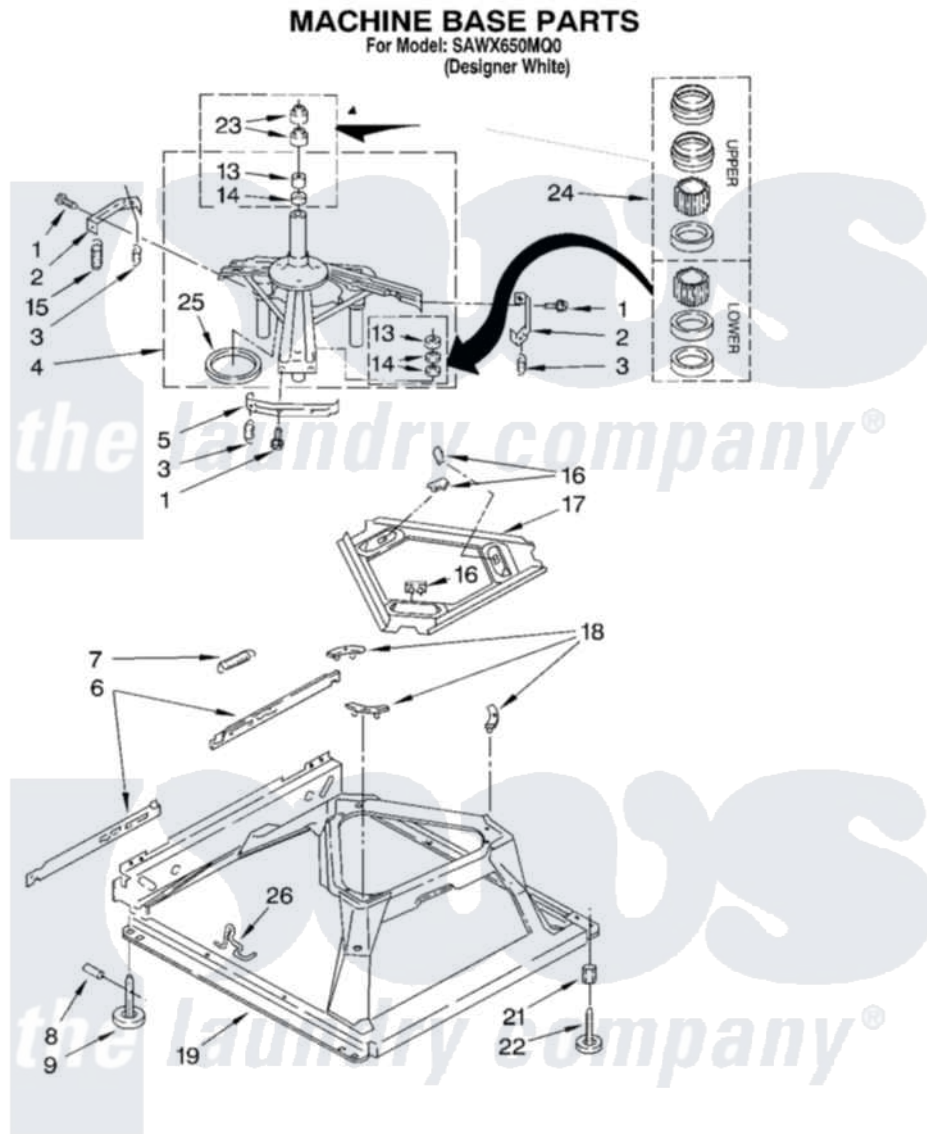

# Whirlpool SAWX650MQ0 05 - MACHINE BASE PARTS

8

8179974

Whirlpool Residential Whirlpool SAWX650MQ0 Washer Parts Parts Diagram 05 - MACHINE BASE PARTS  
[Click on the part number to view part](#)

Item	Original Part Number	Replaced By	Status	Part Description
1	<a href="#">3400076</a>			Screw, Bracket Mounting
2	<a href="#">64067</a>			Bracket, Spring Outer
3	<a href="#">63907</a>			Spring, Suspension
4	3362087	<a href="#">280184</a>		Support
5	<a href="#">64065</a>			Bracket, Spring Outer
6	<a href="#">63466</a>			Link, Leveling Mechanism
7	62597	<a href="#">8316845</a>		Spring
8	<a href="#">62837</a>			Pin, Knurled
9	62596	<a href="#">285244</a>		Feet-Leveling
13	3347047	<a href="#">8546455</a>		Bearing, Centerpost
14	357409	<a href="#">359449</a>		Seal, Agitator Shaft
15	388492	<a href="#">W10250667</a>		Spring, Counterweight
16	62568	<a href="#">285219</a>		Pad
17	<a href="#">3946509</a>			Plate, Suspension
18	3363660	<a href="#">285744</a>		Pad
19	3946512	<a href="#">285771</a>		Base

21	<a href="#">3359452</a>		Nut, Lock
22	389102	<a href="#">W10001130</a>	Foot, Leveling
23	356934	<a href="#">8577376</a>	Seal, Centerpost
24	<a href="#">285203</a>		Centerpost Bearing Kit
25	<a href="#">63134</a>		Ring, Sound Deadening
26	63806	<a href="#">W10145155</a>	Retainer, Suspension Spring