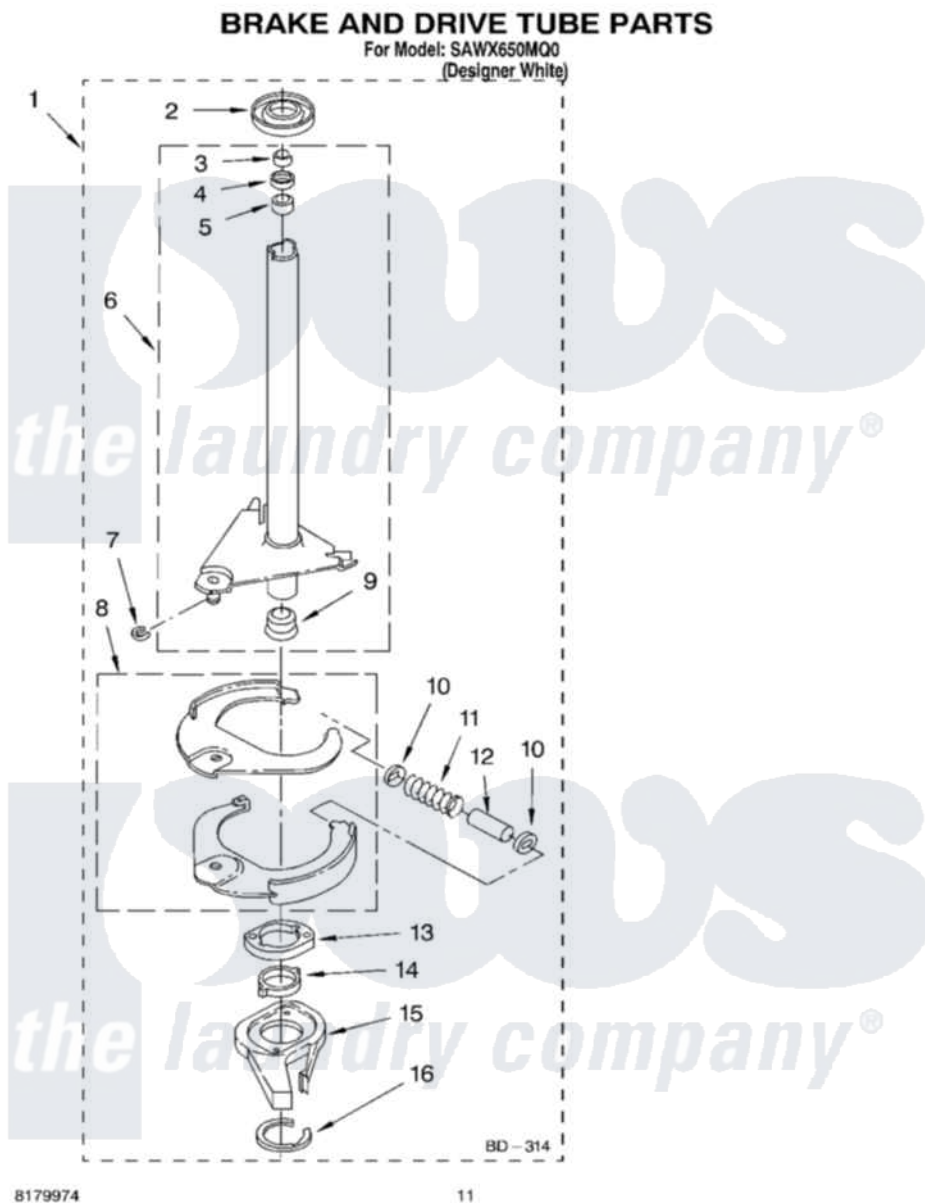

Whirlpool SAWX650MQ0 07 - BRAKE AND DRIVE TUBE PARTS

Whirlpool Residential Whirlpool SAWX650MQ0 Washer Parts Parts Diagram 07 - BRAKE AND DRIVE TUBE PARTS
Click on the part number to view part

| Item | Original Part Number | Replaced By | Status | Part Description |
|------|------------------------|---------------------------|---------------|------------------------|
| 1 | 388951 | 285792 | | Basketdrive |
| 2 | 62658 | | | Ring, Thrust |
| 3 | 91939 | | | Seal, Shaft |
| 4 | 356427 | | | Seal, Spin Pinion |
| 5 | 356937 | | | Spacer, Drive Tube |
| 6 | 64027 | 64208 | | Tube-Spin |
| 7 | 64035 | W10083190 | | Ring, Retaining |
| 8 | 64232 | 285438 | | Shoe-Brake |
| 9 | 62703 | 8546462 | | "T" Bearing, Spin Tube |
| 10 | 62648 | 285658 | | Sleeve |
| 11 | 62647 | | Not Available | Spring, Brake |
| 12 | 62909 | 285658 | | Sleeve |
| 13 | 63023 | 8546461 | | Cam, Brake Release |
| 14 | 63022 | | | Sleeve, Cam |
| 15 | 64194 | 285790 | | Lining |
| 16 | 90368 | W10083200 | | Ring, Retaining |

" N/A

Not Available

FOLLOWING PARTS NOT
ILLUSTRATED

" [285208](#)

Lubricant