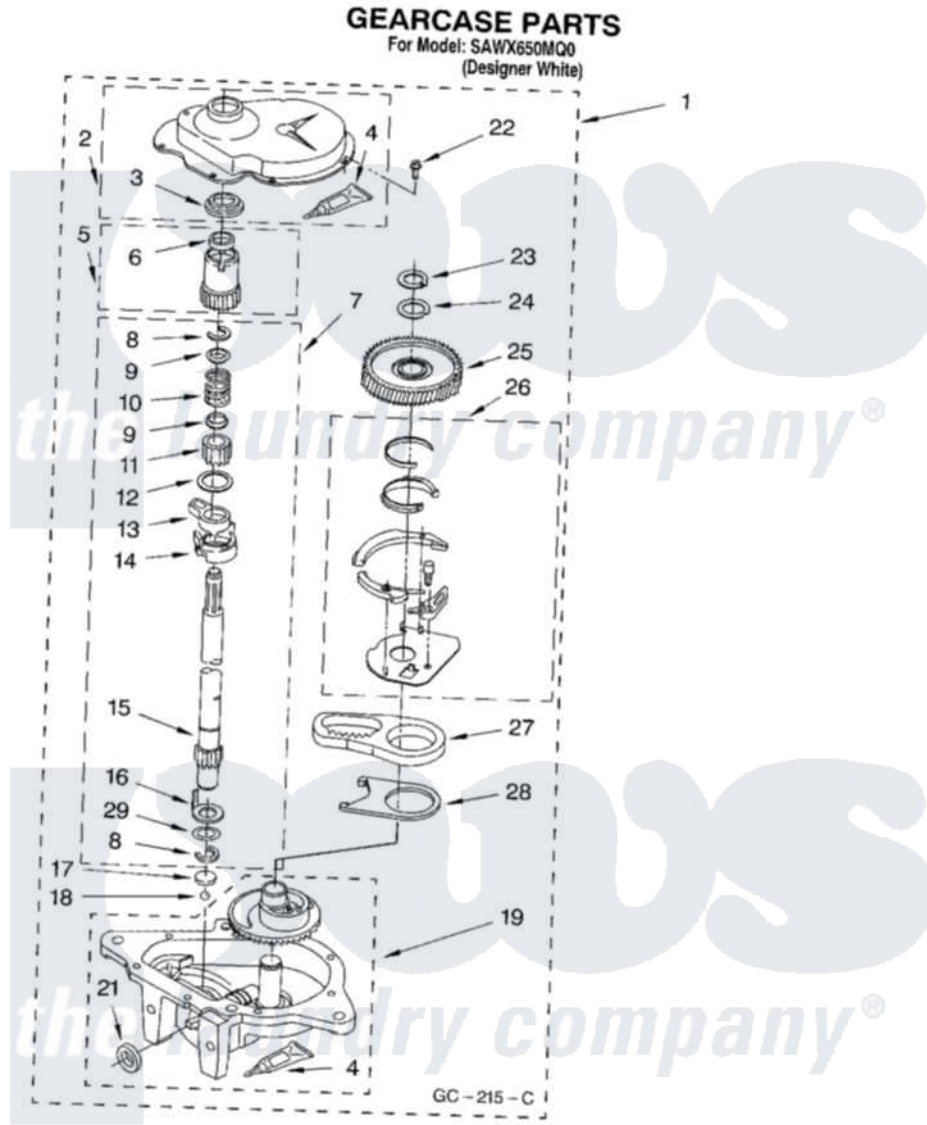

Whirlpool SAWX650MQ0 08 - GEARCASE PARTS

12

8179974

Whirlpool Residential Whirlpool SAWX650MQ0 Washer Parts Parts Diagram 08 - GEARCASE PARTS
 Click on the part number to view part

Item	Original Part Number	Replaced By	Status	Part Description
1	3360630	3360629		Gearcase
2	285202			Cover, Gearcase
3	3349985			Seal, Gearcase Cover
4	285195			Sealer Sealer, Gasket
5	63320	285362		Gear and Pinon
6	356427			Seal, Spin Pinion
7	389387			Shaft, Agitator
8	90369		Not Available	Ring, Retaining (2)
9	62677			Retainer, Spring
10	62676			Spring, Agitator
11	63273	285509		Shaft, Agitator
12	62619			Washer, Agitator Gear
13	62580	285206		Cam-Agitator
14	62581	285206		Cam-Agitator
15	285509			Shaft, Agitator
16	62618			Washer, Cam Thrust

17	16018	285205	Bearing
18	85529	285205	Bearing
19	389230	285515	Gearcase
21	285352		Seal Kit, Thrust Plug
22	3351614		Screw, Gearcase Cover Mounting
23	3362552	285765	Ring-Retr
24	285735	285766	Washer Kit, Thrust
25	62570	285362	Gear and Pinon
26	388253	999516	Shelf-Glas
27	3349296	8546456	Rack, Connecting
28	62621		Actuator, Shift
29	388815		Washer, Intermediate 1 3976263 Miscellaneous Parts Bag 2 3976300 Washer, Inlet Hose 3 3366913 Clamp, Hose