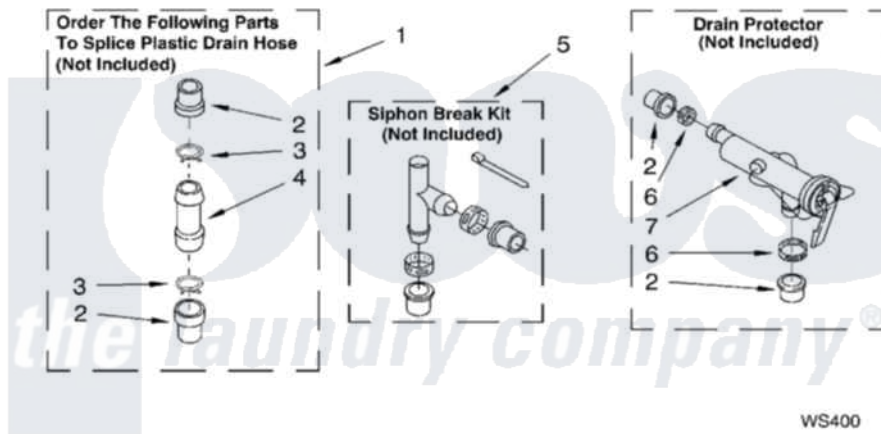

WATER SYSTEM PARTS

For Model: SAWX650MQ0
(Designer White)

8179974

13

Whirlpool [Residential Whirlpool SAWX650MQ0 Washer Parts](#) Parts Diagram 09 - WATER SYSTEM PARTS
Click on the part number to view part

Item	Original Part Number	Replaced By	Status	Part Description
1	285442			Water System Parts
2	285321			Water System Parts
3	370447	285655		Clamp, Hose
4	16272			Connector, Straight
5	285320			Water System Parts
6	65349	285655		Clamp, Hose
7	367031			Water System Parts