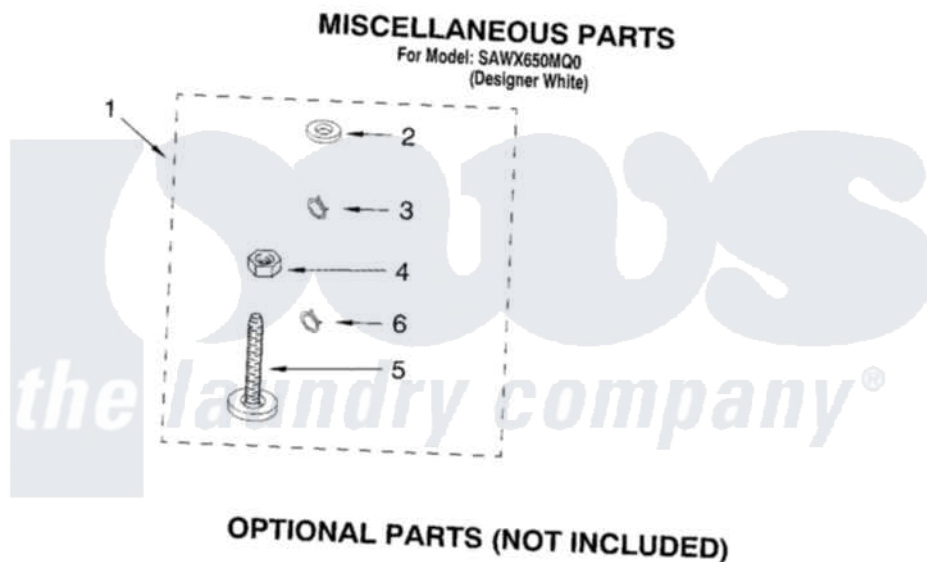

**Whirlpool SAWX650MQ0 10 - MISCELLANEOUS PARTS - OPTIONAL PARTS (NOT INCLUDED)**

Whirlpool [Residential Whirlpool SAWX650MQ0 Washer Parts](#) Parts Diagram 10 - MISCELLANEOUS PARTS -  
**OPTIONAL PARTS (NOT INCLUDED)**  
 Click on the part number to view part

Item	Original Part Number	Replaced By	Status	Part Description
1	3976263	<a href="#">285654</a>		Parts-Misc
2	3976300	<a href="#">16123</a>		Washer Inlet-Hose Miscellaneous Parts Must be Ordered Separately.
3	3366912	<a href="#">356138</a>		Clamp, Hose
4	<a href="#">3359452</a>			Nut, Lock
5	389102	<a href="#">W10001130</a>		Foot, Leveling
6	3366913	<a href="#">3357331</a>		Clamp, Drain
"	<a href="#">72017</a>			Paint, Touch-Up
"	<a href="#">350938</a>			Paint, Pressurized Spray B
"	<a href="#">350930</a>			Paint, Pressurized Spray B
"	<a href="#">799344</a>			Paint, Touch-Up )
"	N/A		Not Available	OIL
"	<a href="#">350572</a>			Oil
"	N/A		Not Available	LUBRICANT