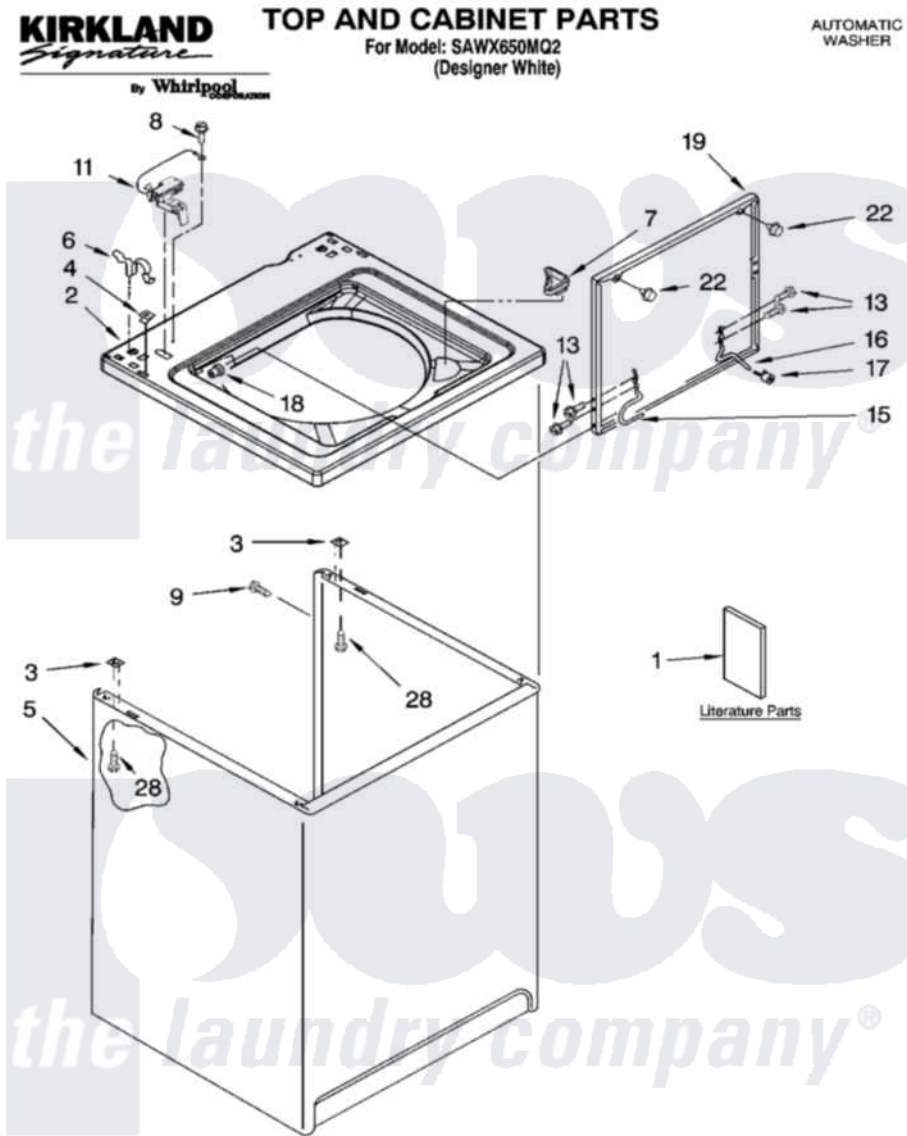

Whirlpool SAWX650MQ2 01 - TOP AND CABINET PARTS

2-04 Litho In U.S.A. (drd)

1

Part No. 8180210

Whirlpool [Residential Whirlpool SAWX650MQ2 Washer Parts](#) Parts Diagram 01 - TOP AND CABINET PARTS
Click on the part number to view part

Item	Original Part Number	Replaced By	Status	Part Description
1	LIT3956025		Not Available	Literature Parts (Installation Instructions)
"	LIT3955870		Not Available	Literature Parts (Use & Care Guide)
"	LIT3955916		Not Available	Literature Parts (Feature Sheet)
"	LIT3956330		Not Available	Literature Parts (Energy Guide)
"	LIT8542052			Literature Parts
"	N/A		Not Available	Following May Be Purchased DO-IT-YOURSELF REPAIR MANUALS
"	LIT4313896	4313896		Do-It-Yourself Repair Manuals
2	8318064			Top
3	62750			Spacer, Cabinet To Top (4)
4	357213			Nut, Push-In
5	63424			Cabinet
6	62780			Clip, Top And Cabinet And Rear Panel
7	3362952			Dispenser, Bleach

8	3351614		Screw, Gearcase Cover Mounting
9	3357011	308685	Side Trim)
11	8318084		Switch, Lid
13	3351355	W10119828	Screw, Lid Hinge Mounting
15	8318088		Hinge, Lid
16	54583		Hinge, Lid
17	19119		Bumper, Lid Hinge
18	21258		Bearing, Lid Hinge
19	8542383	W10193857	Lid
22	9724509		Bumper, Lid
28	3390631		Screw, 10-16 X 3/8