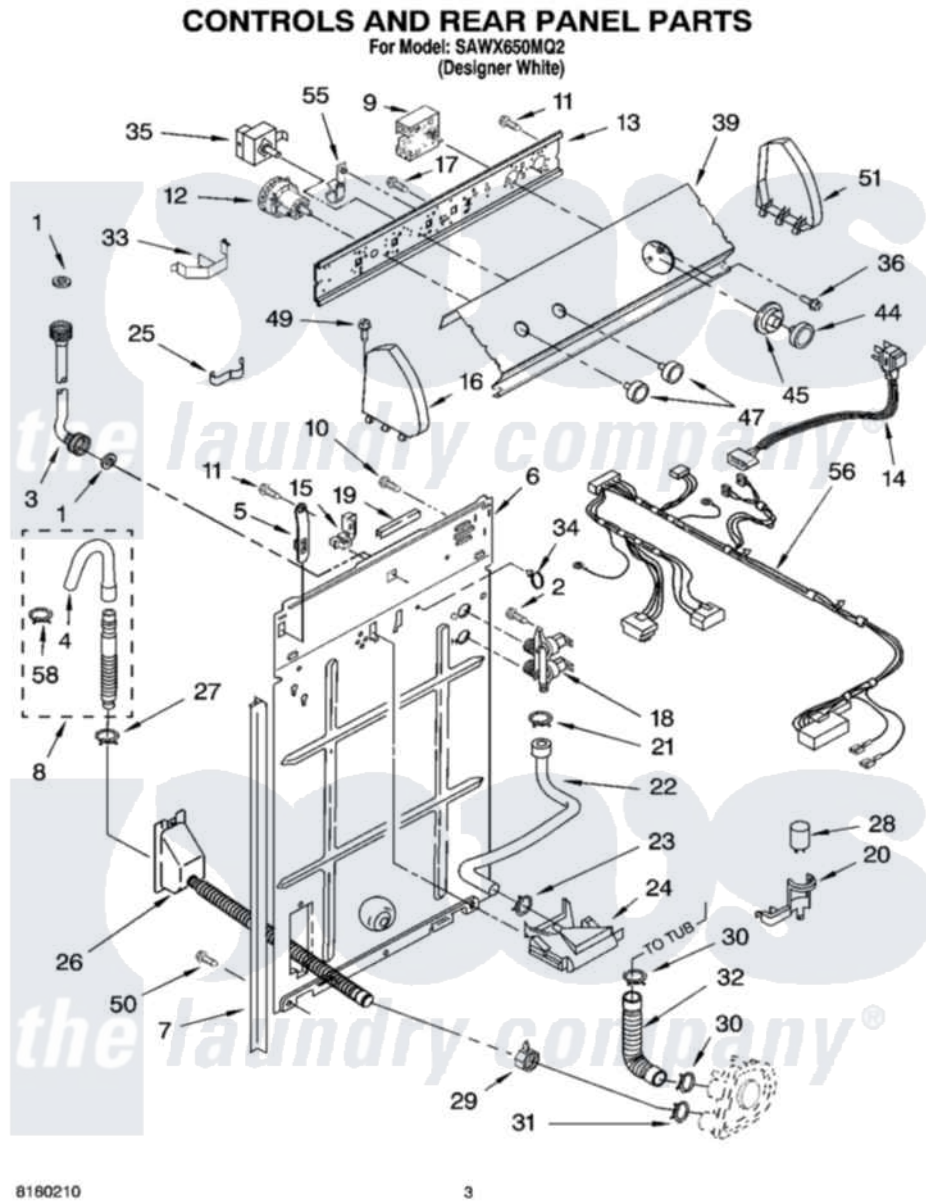

Whirlpool SAWX650MQ2 02 - CONTROL AND REAR PANEL PARTS

Whirlpool [Residential Whirlpool SAWX650MQ2 Washer Parts](#) Parts Diagram 02 - CONTROL AND REAR PANEL PARTS
Click on the part number to view part

Item	Original Part Number	Replaced By	Status	Part Description
1	3976300	16123		Washer Inlet-Hose Miscellaneous Parts Must be Ordered Separately.
2	9740848			Screw, Mixing Valve Mounting
3	3949374	89503		Hose-Inlet
"	3949375	89503		Hose-Inlet
4	3357027			Nozzle, Hose Drain
5	8318255	8568314		Strap, Console
6	3357978			Panel, Rear
7	62747			Pad, Rear Panel
8	3951609	285664		Hose
"	661577	285666		Hose
"	3357090	285702		Hose
9	8542050			Timer, Control
10	3351614			Screw, Gearcase Cover Mounting
11	90767			Screw, 8A X 3/8 HeX Washer Head Tapping