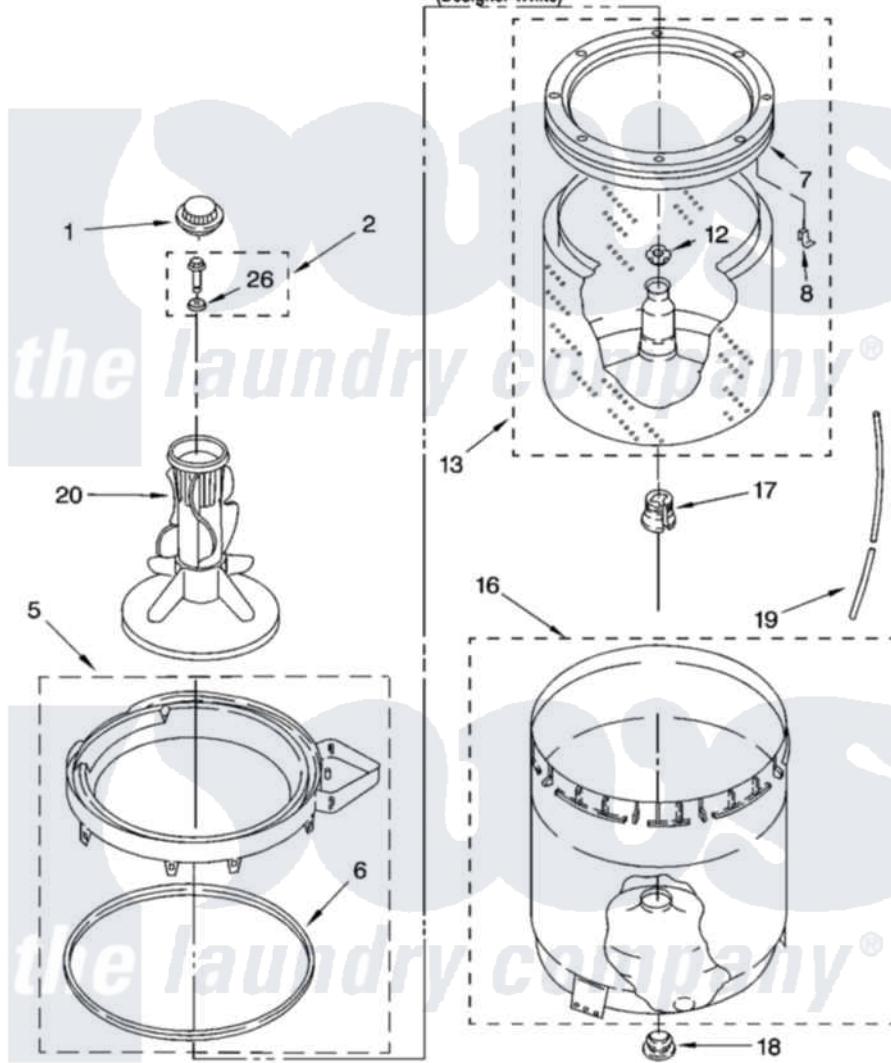

Whirlpool SAWX650MQ2 03 - AGITATOR, BASKET AND TUB PARTS

AGITATOR, BASKET AND TUB PARTS

For Model: SAWX650MQ2
(Designer White)

8160210

5

Whirlpool [Residential Whirlpool SAWX650MQ2 Washer Parts](#) Parts Diagram 03 - AGITATOR, BASKET AND TUB PARTS

[Click on the part number to view part](#)

Item	Original Part Number	Replaced By	Status	Part Description
1	3355758			Cap, Agitator
2	358237			Screw And Washer
5	3360611			Tub Ring And Gasket Assembly
6	3359586			Gasket, Tub Ring
7	3956205			Balance Ring
8	8519815			Clip, Balance Ring
12	21366			Nut, Spanner
13	3956206	3956207		Basket And Balance Ring
16	63125			Tub
17	389140			Tub Block, Basket Drive
18	383727			Gasket, Centerpodt
19	3347780	353244		Hose, Pressure Switch
20	63235			Agitator Assembly
26	3949550			Washer