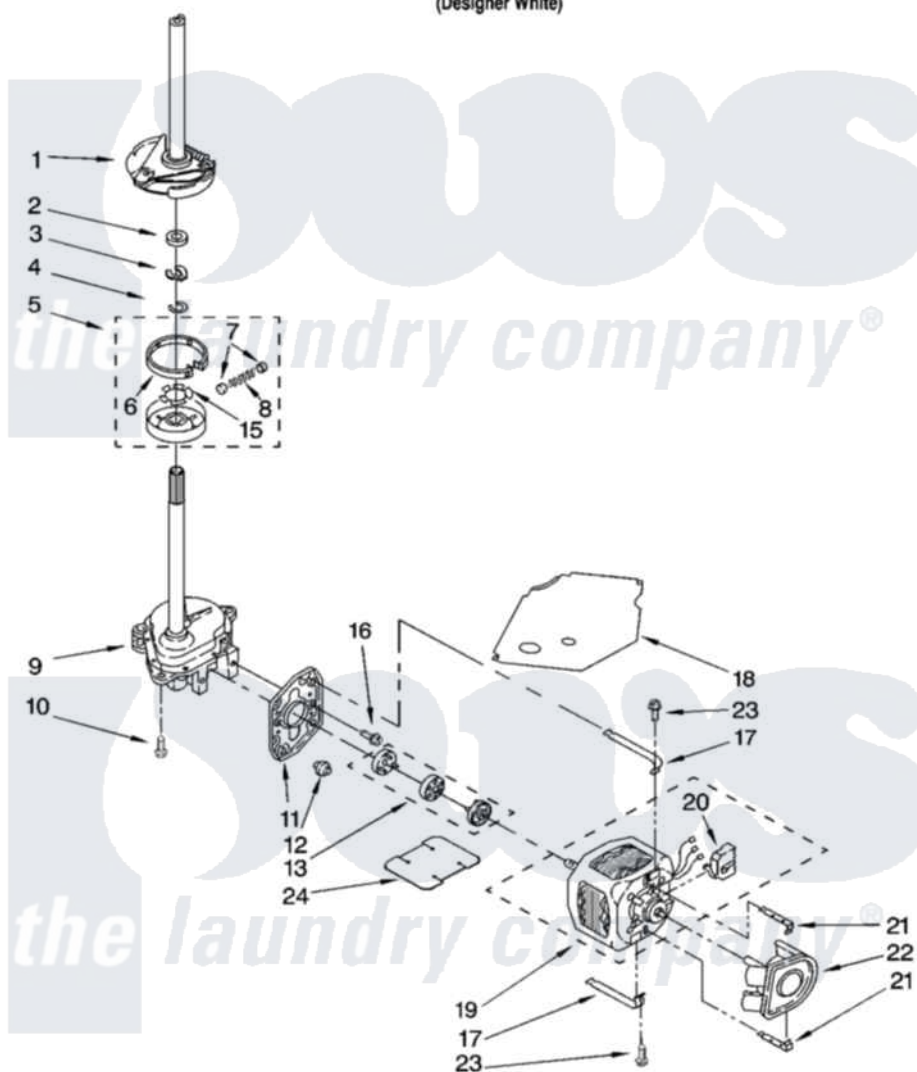

Whirlpool SAWX650MQ2 04 - BRAKE, CLUTCH, GEARCASE, MOTOR AND PUMP PARTS

BRAKE, CLUTCH, GEARCASE, MOTOR AND PUMP PARTS

For Model: SAWX650MQ2
(Designer White)

8160210

7

Whirlpool [Residential Whirlpool SAWX650MQ2 Washer Parts](#) Parts Diagram 04 - BRAKE, CLUTCH, GEARCASE, MOTOR AND PUMP PARTS
Click on the part number to view part

Item	Original Part Number	Replaced By	Status	Part Description
1	388951	285792		Basketdrive
2	63292			Washer, Spin Tube Thrust
3	62697	W10080230		Ring, Spin Tube Support
4	63283	285353		Ring
5	3951311	285785		Clutch
6	3951308	285790		Lining
7	62646			Cap, Clutch Spring
8	3946792			Spring And Damper Assembly
9	3360630	3360629		Gearcase
10	3357334	3400516		Screw Anti-Rattle
11	62611			Plate, Motor Mount To Gearcase
12	62691			Grommet, Motor
13	285753	285753A		Coupling
15	3355454			Clip, Main Drive

16	3400516		Screw Anti-Rattle
17	3349637	W10086010	Retainer, Motor
18	3362089		Shield, Tub To Motor
19	8528157	661600	Motor, Main Drive
20	3952056		Switch, Main Drive Motor
21	8546127		Retainer, Pump
22	3363394		Pump
23	3387485	273556	Screw, 10-16 X 5/8
24	3946532		Shield, Motor