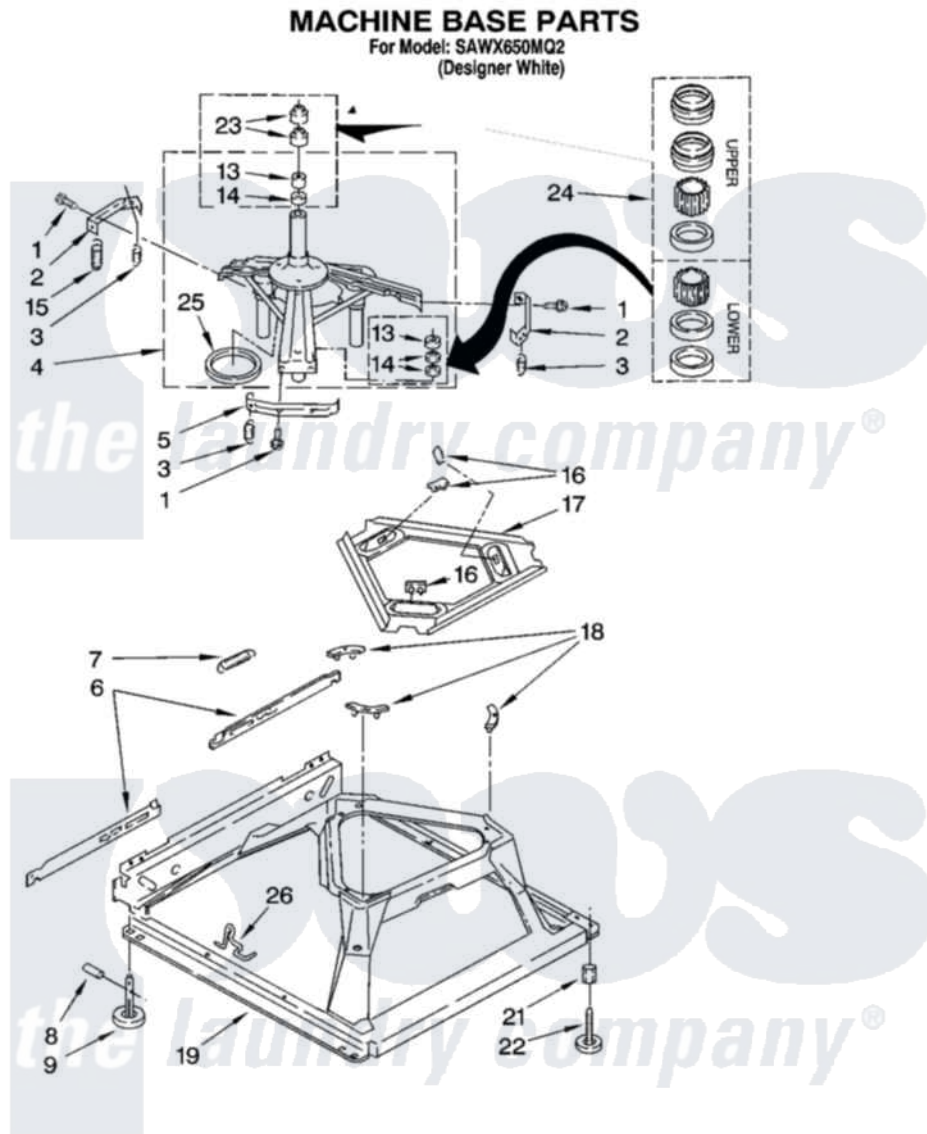

Whirlpool SAWX650MQ2 05 - MACHINE BASE PARTS

8

8180210

Whirlpool Residential Whirlpool SAWX650MQ2 Washer Parts Parts Diagram 05 - MACHINE BASE PARTS
[Click on the part number to view part](#)

Item	Original Part Number	Replaced By	Status	Part Description
1	3400076			Screw, Bracket Mounting
2	64067			Bracket, Spring Outer
3	63907			Spring, Suspension
4	3362087	280184		Support
5	64065			Bracket, Spring Outer
6	63466			Link, Leveling Mechanism
7	62597	8316845		Spring
8	62837			Pin, Knurled
9	62596	285244		Feet-Leveling
13	3347047	8546455		Bearing, Centerpost
14	357409	359449		Seal, Agitator Shaft
15	388492	W10250667		Spring, Counterweight
16	62568	285219		Pad
17	3946509			Plate, Suspension
18	3363660	285744		Pad
19	3946512	285771		Base

21	3359452		Nut, Lock
22	389102	W10001130	Foot, Leveling
23	356934	8577376	Seal, Centerpost
24	285203		Centerpost Bearing Kit
25	63134		Ring, Sound Deadening
26	63806	W10145155	Retainer, Suspension Spring