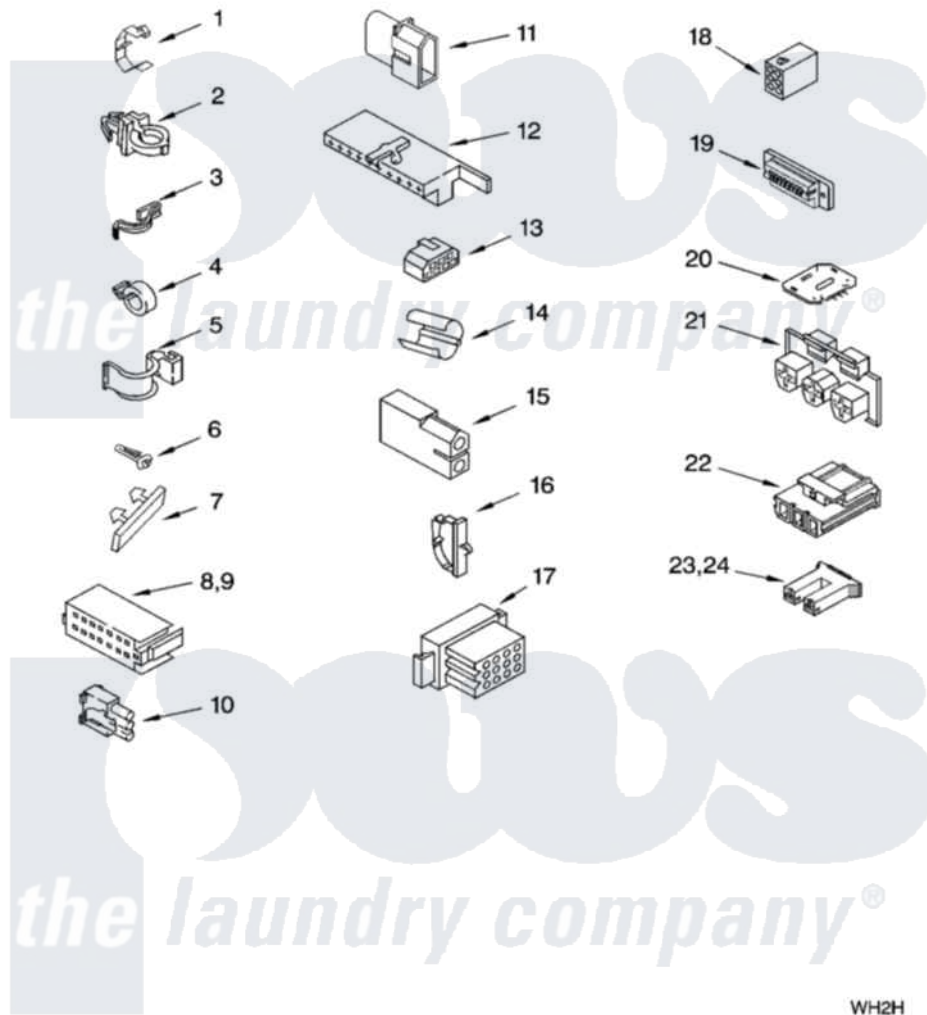

Whirlpool SAWX650MQ2 06 - WIRING HARNESS PARTS

WIRING HARNESS PARTS

For Model: SAWX650MQ2
(Designer White)

WH2H

8160210

9

Whirlpool [Residential Whirlpool SAWX650MQ2 Washer Parts](#) Parts Diagram 06 - WIRING HARNESS PARTS
Click on the part number to view part

Item	Original Part Number	Replaced By	Status	Part Description
1	3349557			Retainer, Harness
2	388498		Not Available	Clip, Harness
3	3347812	8528351		Clip
4	3352501	8559320		Restraint, Hose
5	90016			Clip, Pressure Switch Hose
6	3390496	8281256		Clip, Harness
7	389379			Retainer, Side To Feature Panel
8	3948614			Disconnect Block
9	352089			Timer, Block Disconnect
10	62889			Receptacle, Terminal
11	353424			Plug, Terminal
12	62505			Block, Disconnect
13	3347243			Block, Disconnect
14	63523			Harness, Protector
15	717252			Receptacle, Terminal
16	3352944			Clip, Harness

17	3390423	Not Available	Block, Disconnect (12-Way) (Timer) (Use Term. 94613)
18	3347730	Not Available	Receptacle, (6-Way) (Use Term. 94613)
19	3349494		Connector, Etc
20	3407125	3955728	Control, Etc
21	3948617	2172937	Connector
22	3360056		Connector
23	3354925		Block, Connector
24	3354926		Block, Connector