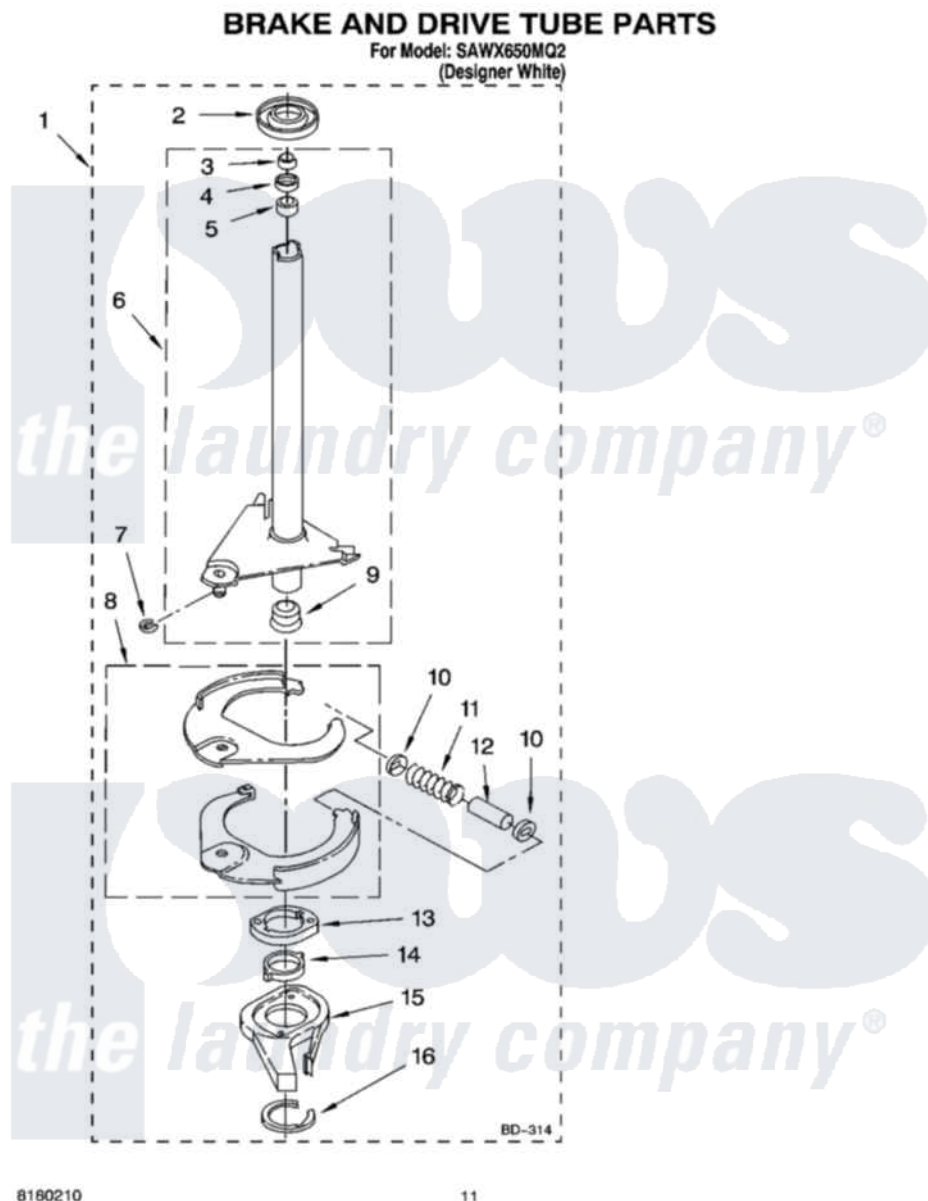

# Whirlpool SAWX650MQ2 07 - BRAKE AND DRIVE TUBE PARTS

8160210

11

Whirlpool Residential Whirlpool SAWX650MQ2 Washer Parts Parts Diagram 07 - BRAKE AND DRIVE TUBE PARTS

[Click on the part number to view part](#)

Item	Original Part Number	Replaced By	Status	Part Description
1	388951	<a href="#">285792</a>		Basketdrive
2	<a href="#">62658</a>			Ring, Thrust
3	<a href="#">91939</a>			Seal, Shaft
4	<a href="#">356427</a>			Seal, Spin Pinion
5	<a href="#">356937</a>			Spacer, Drive Tube
6	64027	<a href="#">64208</a>		Tube-Spin
7	64035	<a href="#">W10083190</a>		Ring, Retaining
8	64232	<a href="#">285438</a>		Shoe-Brake
9	62703	<a href="#">8546462</a>		"T" Bearing, Spin Tube
10	62648	<a href="#">285658</a>		Sleeve
11	62647		Not Available	Spring, Brake
12	62909	<a href="#">285658</a>		Sleeve
13	63023	<a href="#">8546461</a>		Cam, Brake Release
14	<a href="#">63022</a>			Sleeve, Cam
15	64194	<a href="#">285790</a>		Lining
16	90368	<a href="#">W10083200</a>		Ring, Retaining

" N/A

Not Available

FOLLOWING PARTS NOT  
ILLUSTRATED

" [285208](#)

Lubricant