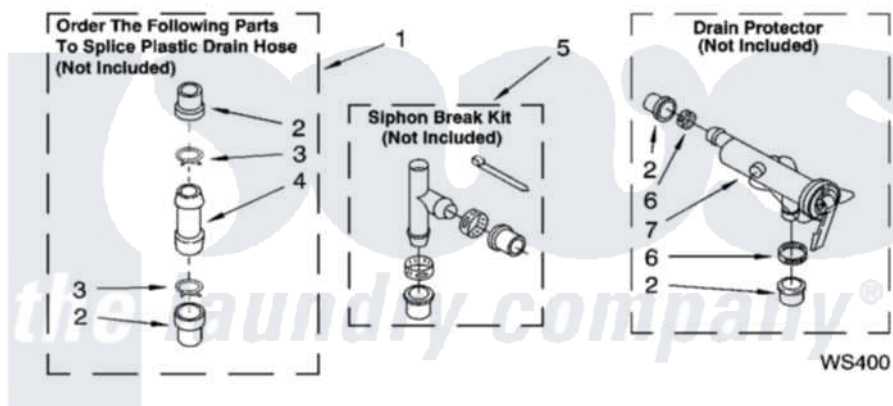

WATER SYSTEM PARTS

For Model: SAWX650MQ2
(Designer White)

8160210

13

Whirlpool [Residential Whirlpool SAWX650MQ2 Washer Parts](#) Parts Diagram 09 - WATER SYSTEM PARTS

[Click on the part number to view part](#)

Item	Original Part Number	Replaced By	Status	Part Description
1	285442			Water System Parts
2	285321			Water System Parts
3	370447	285655		Clamp, Hose
4	16272			Connector, Straight
5	285320			Water System Parts
6	65349	285655		Clamp, Hose
7	367031			Water System Parts