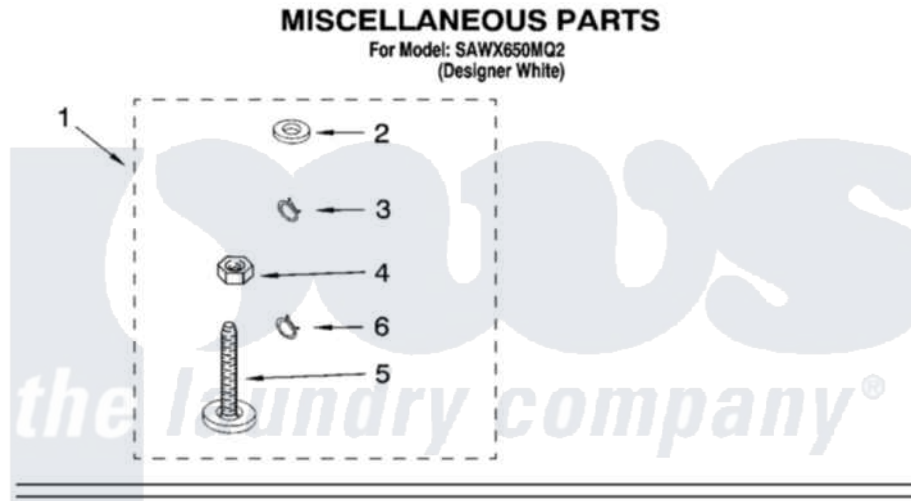

Whirlpool SAWX650MQ2 10 - MISCELLANEOUS PARTS - OPTIONAL PARTS (NOT INCLUDED)

Whirlpool [Residential Whirlpool SAWX650MQ2 Washer Parts](#) Parts Diagram 10 - MISCELLANEOUS PARTS - OPTIONAL PARTS (NOT INCLUDED)
Click on the part number to view part

Item	Original Part Number	Replaced By	Status	Part Description
1	3976263	285654		Parts-Misc
2	3976300	16123		Washer Inlet-Hose Miscellaneous Parts Must be Ordered Separately.
3	3366912	356138		Clamp, Hose
4	3359452			Nut, Lock
5	389102	W10001130		Foot, Leveling
6	3366913	3357331		Clamp, Drain
"	72017			Paint, Touch-Up
"	350938			Paint, Pressurized Spray B
"	350930			Paint, Pressurized Spray B
"	799344			Paint, Touch-Up)
"	N/A		Not Available	OIL
"	350572			Oil
"	N/A		Not Available	LUBRICANT