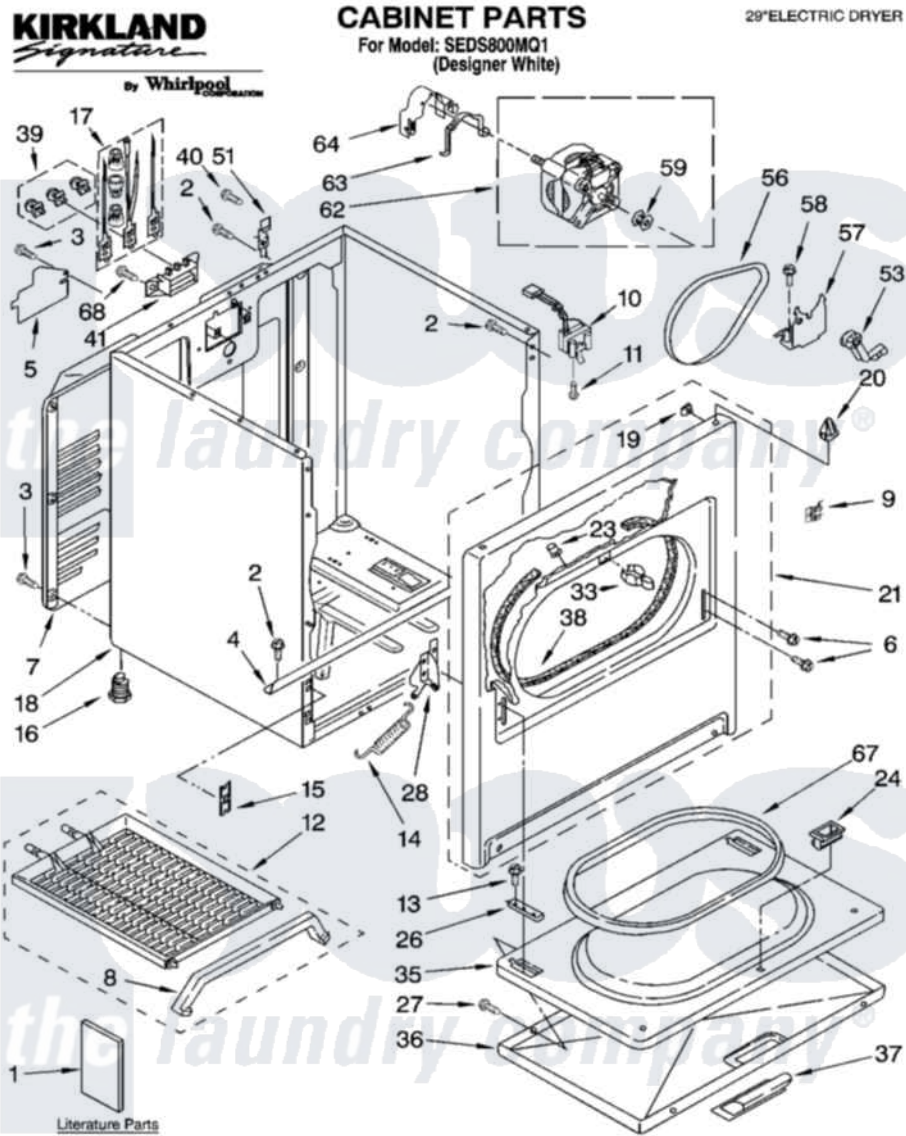

# Whirlpool SEDS800MQ1 01 - CABINET PARTS

04-04 Litho in U.S.A. (djc)

1

Part No. 8180347

Whirlpool [Residential Whirlpool SEDS800MQ1 Dryer Parts](#) Parts Diagram 01 - CABINET PARTS

[Click on the part number to view part](#)