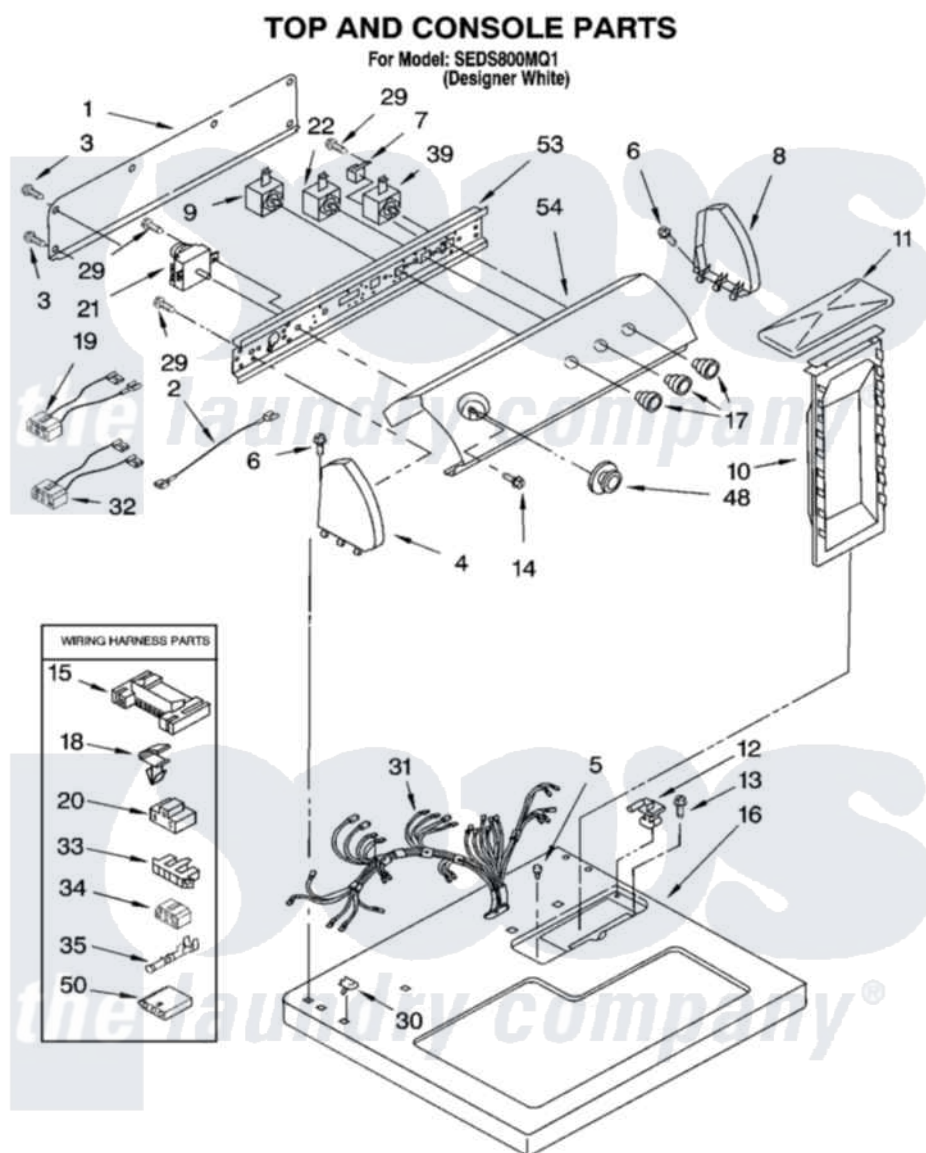

Whirlpool SEDS800MQ1 02 - TOP AND CONSOLE PARTS, AND OPTIONAL PARTS (NOT INCLUDED)

Whirlpool [Residential Whirlpool SEDS800MQ1 Dryer Parts](#) Parts Diagram 02 - TOP AND CONSOLE PARTS, AND OPTIONAL PARTS (NOT INCLUDED)
Click on the part number to view part

Item	Original Part Number	Replaced By	Status	Part Description
1	8274261			Do-It-Yourself Repair Manuals
2	3401684			Jumper, Wire
"	3401694			Wire, Jumper
3	693995			Screw, Hex Head
4	8274437	279960		Endcap
5	297535	17258		Bumper
6	388326			Screw, 8-18 X 1.25
7	694419			Mini-Buzzer
8	8274434	279960		Endcap
9	3399640			Switch, Rotary
10	349639			HANdle And Lint Screen Assembly
11	8283378			Cover, Lint Screen
12	3978605	W10044470		Hinge, RH
"	3978606			Hinge, Lint Lid

13	688983	487240	Screw, For Mtg. Service Capacitor
14	3400859		Screw, Grounding
15	3395683		Receptacle, Multi-Terminal
16	8271390	8521918	Top
17	3950759	3957796	Knob, Control
18	3394427		Clip-Harness
19	3397695		Wire, Jumper
20	3401144		Connector
21	3979618		Timer Assembly
22	3405156		Switch, Rotary
29	3390646	W10139210	Screw, 8-18 X 5/16
30	357213		Nut, Push-In
31	8299873	8576503	Harness, Wiring
32	3396030		Wire, Jumper
33	3397269		Connector, Timer
34	3347243		Block, Disconnect
35	94614		Terminal
39	3398096		Switch, Push-To-Start
48	8283182	3957746	Knob
50	3936144		Do-It-Yourself Repair Manuals
53	8271418		Bracket, Control
54	3977940		Panel, Control
"	N/A	Not Available	ACCESSORY PARTS
"	279948	4392065	Kit, Dryer Repair
"	8522199		Accessory Parts
"	72017		Paint, Touch-Up
"	350930		Paint, Pressurized Spray B
"	350938		Paint, Pressurized Spray B
"	799344		Paint, Touch-Up)