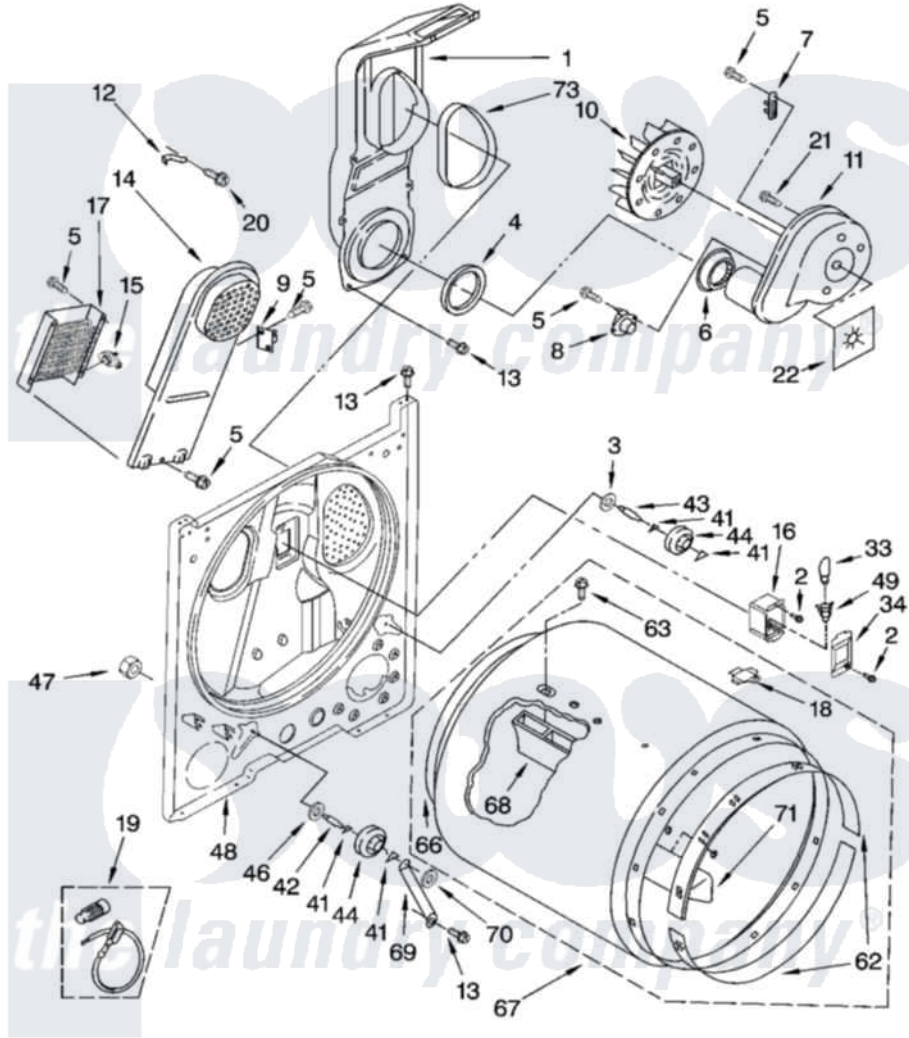

## BULKHEAD PARTS

For Model: SEDS800MQ1  
(Designer White)

8180347

5

Whirlpool [Residential Whirlpool SEDS800MQ1 Dryer Parts](#) Parts Diagram 03 - BULKHEAD PARTS  
Click on the part number to view part

Item	Original Part Number	Replaced By	Status	Part Description
1	<a href="#">348368</a>			Lint Chute Assembly
2	487909	<a href="#">488729</a>		Screw
3	<a href="#">3388703</a>			Washer, Support
4	<a href="#">347139</a>			Seal, Lint Chute
5	<a href="#">90767</a>			Screw, 8A X 3/8 HeX Washer Head Tapping
6	<a href="#">696302</a>			Shield, Exhaust
7	<a href="#">3392519</a>			Thermal Limiter
8	<a href="#">3387134</a>			Thermostat, Internal-Bias
9	3977393	<a href="#">279816</a>		Cutoff-Tml
10	<a href="#">694089</a>			Wheel, Blower
11	8557384	<a href="#">8577230</a>		Housing, Blower
12	3398161			CLIP
13	343641	<a href="#">681414</a>		Screw, 10AB X 1/2
14	<a href="#">8541818</a>			Box, Heater
15	<a href="#">3977767</a>			Thermostat, High Limit 250 F
16	<a href="#">3977373</a>			Bracket, Drum Light