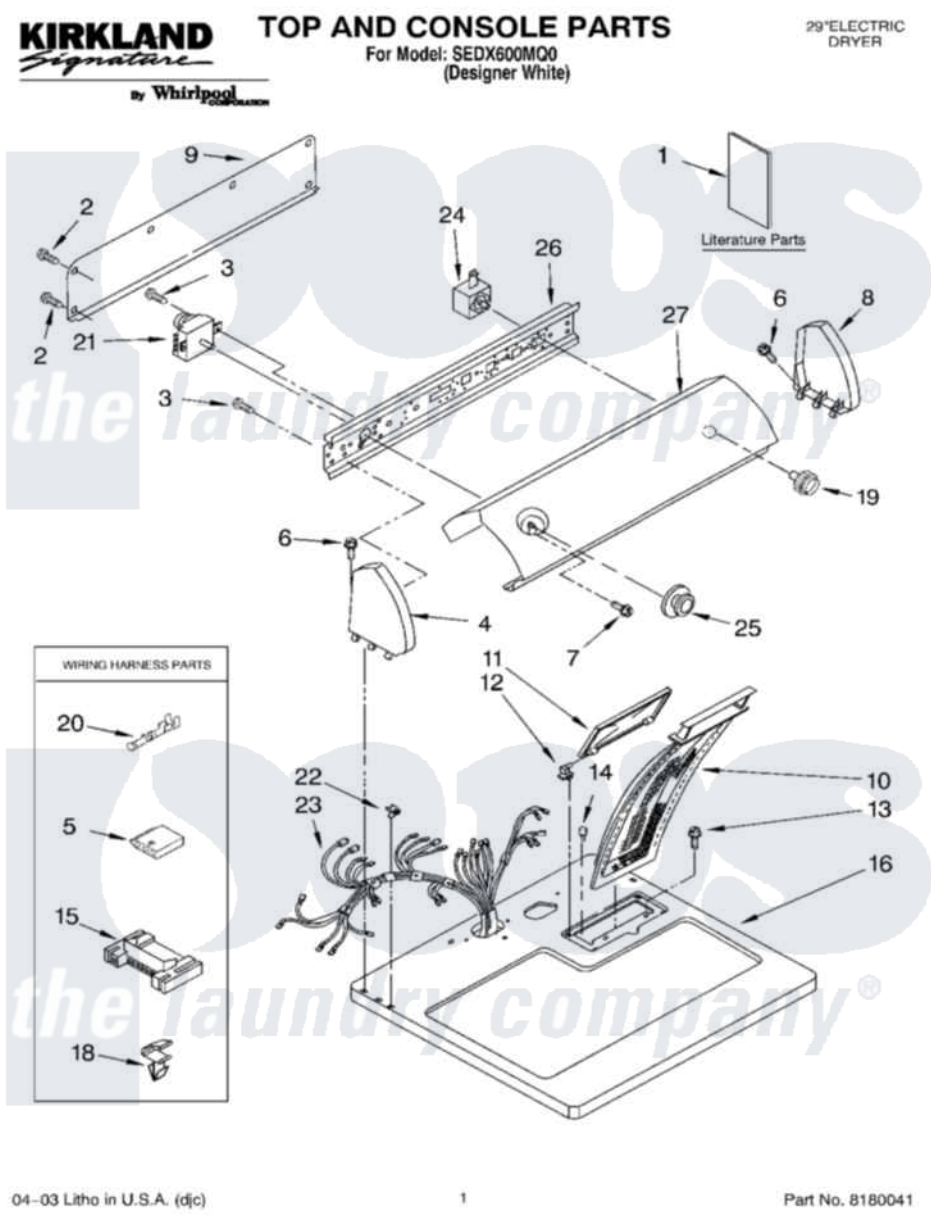

Whirlpool SEDX600MQ0 01 - TOP AND CONSOLE PARTS OPTIONAL PARTS (NOT INCLUDED)

Whirlpool Residential Whirlpool SEDX600MQ0 Dryer Parts Parts Diagram 01 - TOP AND CONSOLE PARTS OPTIONAL PARTS (NOT INCLUDED)
Click on the part number to view part

Item	Original Part Number	Replaced By	Status	Part Description
1	LIT8535911		Not Available	Literature Parts (Guide, Use & Care)
"	LIT8535914		Not Available	Literature Parts (Instructions, Installation)
"	LIT8535908		Not Available	Literature Parts (Sheet, Cycle Feature)
"	LIT8528187		Not Available	Literature Parts (Wiring Diagram)
"	N/A		Not Available	Following May Be Purchased DO-IT-YOURSELF REPAIR MANUALS
"	LIT677818	677818L		Diy
2	693995			Screw, Hex Head
3	3390646	W10139210		Screw, 8-18 X 5/16
4	8274437	279960		Endcap
5	3936144			Do-It-Yourself Repair Manuals
6	388326			Screw, 8-18 X 1.25

7	3400859		Screw, Grounding
8	8274434	279960	Endcap
9	8274261		Do-It-Yourself Repair Manuals
10	339392		Screen, Lint
11	8283378		Cover, Lint Screen
12	3978605	W10044470	Hinge, RH
"	3978606		Hinge, Lint Lid
13	688983	487240	Screw, For Mtg. Service Capacitor
14	297535	17258	Bumper
15	3395683		Receptacle, Multi-Terminal
16	8271390	8521918	Top
18	3394427		Clip-Harness
19	3406133	3957800	Knob, Push-To-Start
20	94614		Terminal
21	8299781		Timer, 60 Hz
22	357213		Nut, Push-In
23	8299867	W10450292	Harness, Wiring
24	3977456		Switch, Push-To-Start
25	8283182	3957746	Knob
26	8271418		Bracket, Control
27	3977939		Panel, Control
"	N/A	Not Available	ACCESSORY PARTS
"	279948	4392065	Kit, Dryer Repair
"	8522199		Accessory Parts
"	689790		Dry Rack
"	72017		Paint, Touch-Up
"	350930		Paint, Pressurized Spray B
"	350938		Paint, Pressurized Spray B
"	799344		Paint, Touch-Up)