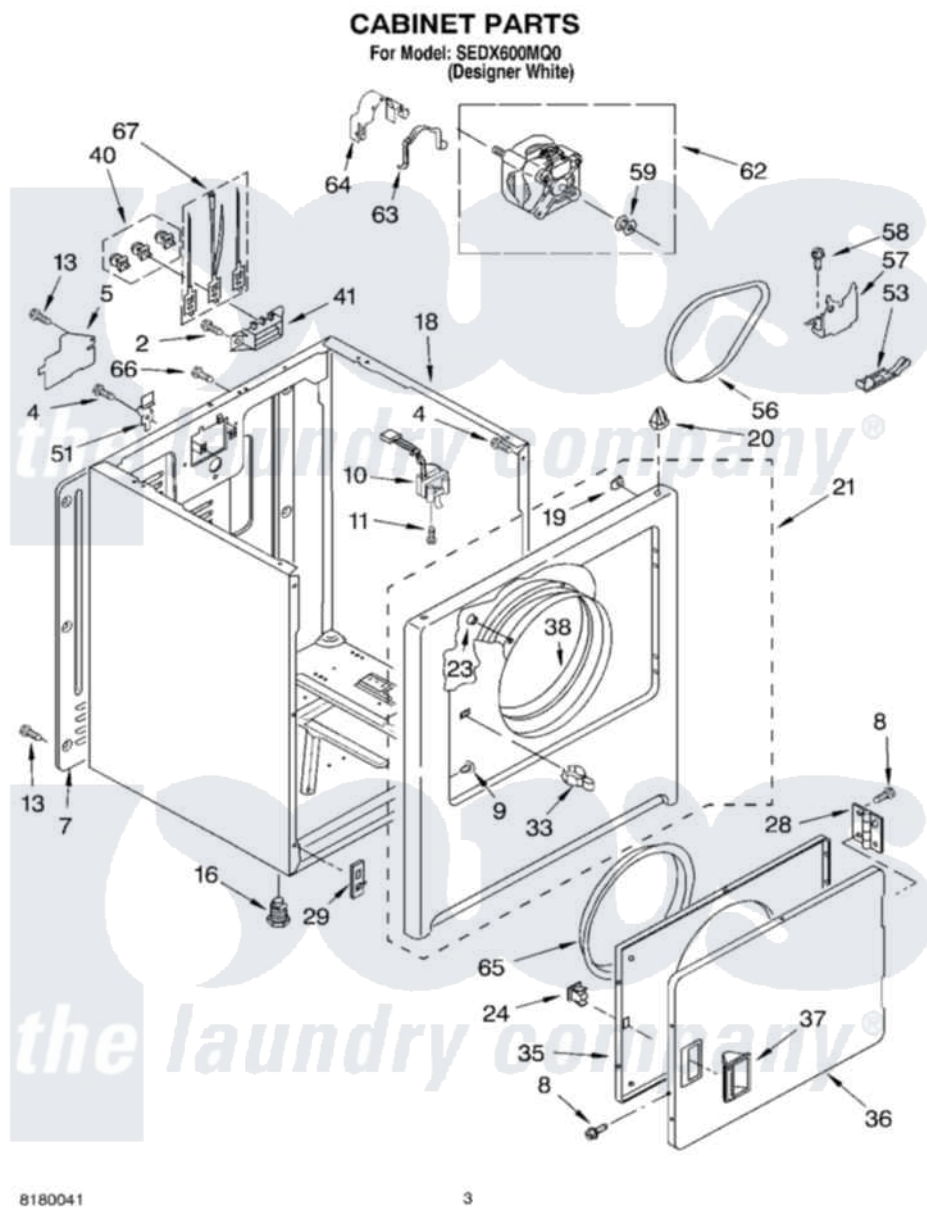

Whirlpool SEDX600MQ0 02 - CABINET PARTS

8180041

3

Whirlpool [Residential Whirlpool SEDX600MQ0 Dryer Parts](#) Parts Diagram 02 - CABINET PARTS

[Click on the part number to view part](#)

Item	Original Part Number	Replaced By	Status	Part Description
2	3393008	308685		Side Trim)
4	343641	681414		Screw, 10AB X 1/2
5	3396795			Cover, Terminal Block
7	3396807	280040		Panel-Rear
8	342055	488627		Screw
9	3404413			Plug, Hinge Hole
10	3406104	3406105		Door Switch Assembly
11	697773	3395530		Screw
13	693995			Screw, Hex Head
16	3392100	49621		Feet-Leveling
18	8530603	8533643		Cabinet
19	98234			Clip, U-Bend
20	690363	18776		Lock, Front Top
21	3403571	279844		Panel
23	685203	279220		Clip
24	690081	279570		Latch

28	3405514	W10362431	Hinge And Pin Assembly
29	3394083		Clip, Front Panel
33	696144	279570	Latch
35	3403371		Door, Inner
36	3403361		Door Front
37	3405184		Handle, Door
38	8066124	279264	Air Channel Box
40	279393		Terminal Block Screw Kit
41	3397659		Block, Terminal
51	238088	8066217	Hinge, Top
53	3394332	691366	Idler And Pulley Assembly
56	8066065	341241	Belt
57	348780		Base, Motor
58	3400500		Bolt, 3405245 5/16-18 X 3/4
59	3394341	W10299847	Pulley-Motor
62	8538262	279827	Motor-Drve
63	660658		Clamp, Motor Mounting 343481 685441
64	3404162		Clamp, Motor
65	3405245		5/16-18 X 3/4
66	697776	4331106	Screw, No.10-32 X 7/16
67	279318		Terminal Tinned And Brass Panel