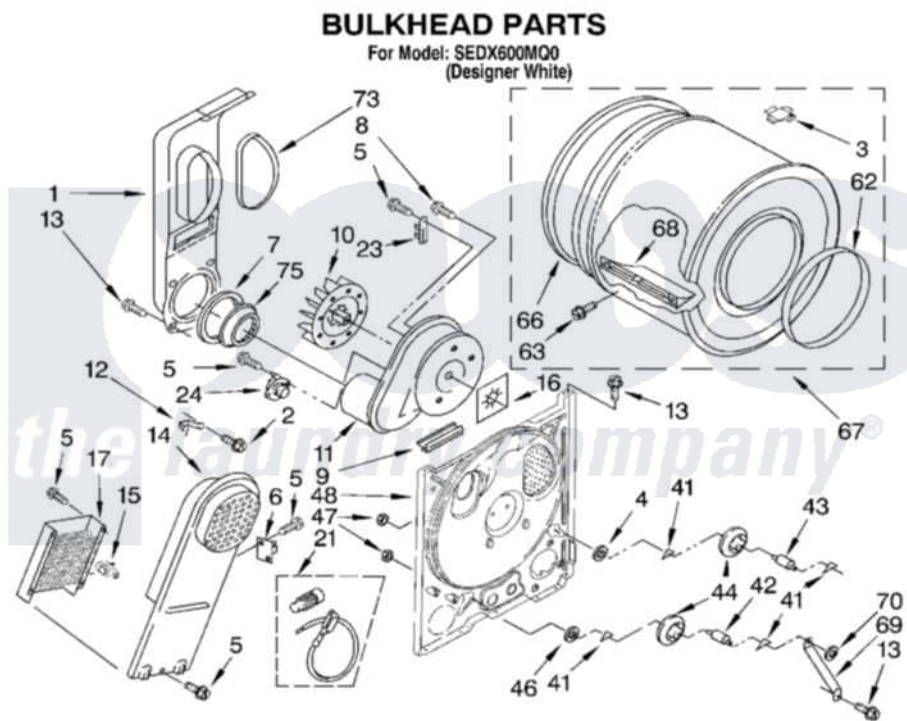

Whirlpool SEDX600MQ0 03 - BULKHEAD PARTS

8180041

5

Whirlpool [Residential Whirlpool SEDX600MQ0 Dryer Parts](#) Parts Diagram 03 - BULKHEAD PARTS
 Click on the part number to view part

Item	Original Part Number	Replaced By	Status	Part Description
1	694283	279505		Chute
2	489463			Screw, 8-18 X 1/16
3	8066086			Plug, Drum Hole
4	3388703			Washer, Support
5	90767			Screw, 8A X 3/8 HeX Washer Head Tapping
6	3977393	279816		Cutoff-Tml
7	347139			Seal, Lint Chute
8	3390647	488729		Screw
9	3392247	686889		Pad
10	694089			Wheel, Blower
11	3405016	8577230		Housing, Blower
12	3398161			CLIP
13	343641	681414		Screw, 10AB X 1/2
14	3397566	8541818		Box, Heater
15	3977767			Thermostat, High Limit 250 F
16	3394196			Seal, Blower Shaft

17	3403585	279838	Element
21	279457		Wire Kit, Terminal
23	3392519		Thermal Limiter
24	3387134		Thermostat, Internal-Bias
41	690997		Washer, Thrust
42	3399506	W10359270	Shaft, Drum Roller Threads
43	3399507	W10359269	Shaft, Drum Roller Threads
44	3397588	349241T	Support
46	348197		Washer, Support
47	3359452		Nut, Lock
48	8529955	279793	Bulkhead
62	3394509		Ring, Bearing
63	97787	W10109200	Screw, Baffle Mounting
66	8066085	239087	Seal
67	3396777	697760	Drum
68	342847		Baffle, Drum
69	3976435		Bracket, Support
70	90296		Nut, Push On
73	339956		Seal, Air Duct To Bulkhead
75	696302		Shield, Exhaust