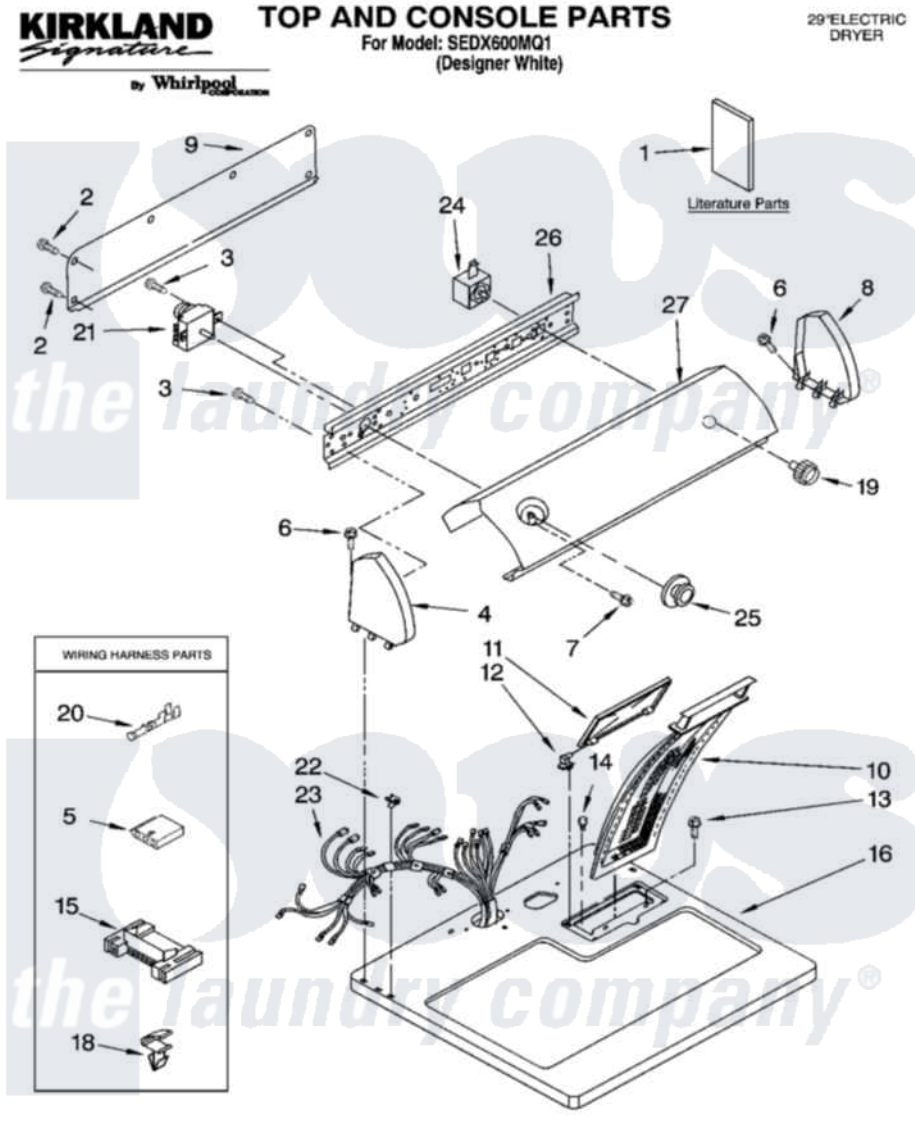

Whirlpool SEDX600MQ1 01 - TOP AND CONSOLE PARTS OPTIONAL PARTS (NOT INCLUDED)

04-04 Litho in U.S.A. (dj)c

1

Part No. 8180348

Whirlpool Residential Whirlpool SEDX600MQ1 Dryer Parts Parts Diagram 01 - TOP AND CONSOLE PARTS OPTIONAL PARTS (NOT INCLUDED)

Click on the part number to view part

Item	Original Part Number	Replaced By	Status	Part Description
1	LIT8535911		Not Available	Literature Parts (Guide, Use & Care)
"	LIT8535914		Not Available	Literature Parts (Instructions, Installation)
"	LIT8535908		Not Available	Literature Parts (Sheet, Cycle Feature)
"	LIT8528187		Not Available	Literature Parts (Wiring Diagram)
"	N/A		Not Available	Following May Be Purchased DO-IT-YOURSELF REPAIR MANUALS
"	LIT677818	677818L		Diy
2	693995			Screw, Hex Head
3	3390646	W10139210		Screw, 8-18 X 5/16
4	8274437	279960		Endcap
5	3936144			Do-It-Yourself Repair Manuals
6	388326			Screw, 8-18 X 1.25