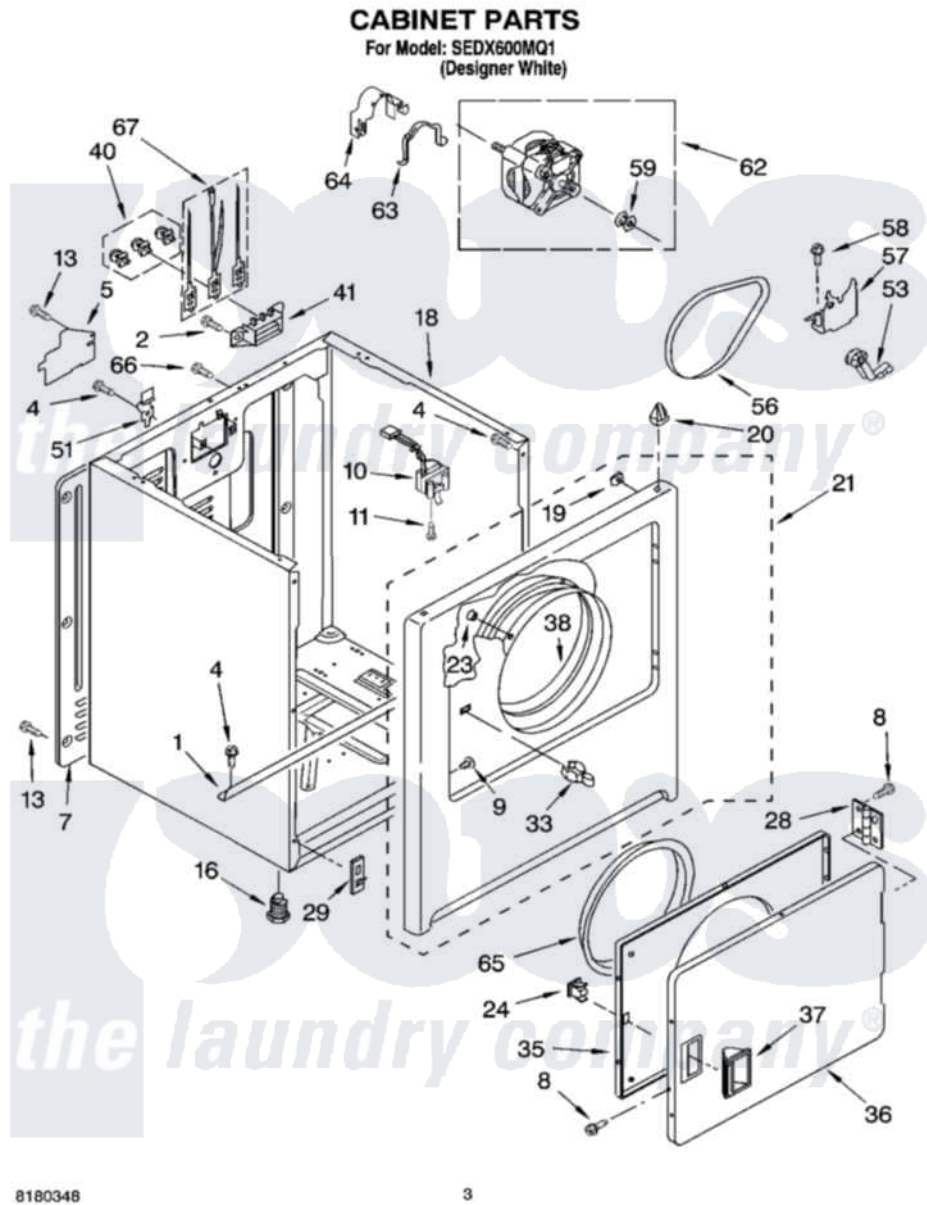

Whirlpool SEDX600MQ1 02 - CABINET PARTS

8180348

3

Whirlpool [Residential Whirlpool SEDX600MQ1 Dryer Parts](#) Parts Diagram 02 - CABINET PARTS
Click on the part number to view part

Item	Original Part Number	Replaced By	Status	Part Description
1	8541400			Bracket, Cabinet
2	3393008	308685		Side Trim)
4	343641	681414		Screw, 10AB X 1/2
5	3396795			Cover, Terminal Block
7	3396807	280040		Panel-Rear
8	342055	488627		Screw
9	3404413			Plug, Hinge Hole
10	3406104	3406105		Door Switch Assembly
11	697773	3395530		Screw
13	693995			Screw, Hex Head
16	3392100	49621		Feet-Leveling
18	8530603	8533643		Cabinet
19	98234			Clip, U-Bend
20	690363	18776		Lock, Front Top
21	3403571	279844		Panel
23	685203	279220		Clip

24	690081	279570	Latch
28	3405514	W10362431	Hinge And Pin Assembly
29	3394083		Clip, Front Panel
33	696144	279570	Latch
35	3403371		Door, Inner
36	3403361		Door Front
37	3405184		Handle, Door
38	8066124	279264	Air Channel Box
40	279393		Terminal Block Screw Kit
41	3397659		Block, Terminal
51	238088	8066217	Hinge, Top
53	691366		Idler And Pulley Assembly
56	8066065	341241	Belt
57	348780		Base, Motor
58	3400500		Bolt, 3405245 5/16-18 X 3/4
59	3394341	W10299847	Pulley-Motor
62	8538262	279827	Motor-Drve
63	660658		Clamp, Motor Mounting 343481 685441
64	3404162		Clamp, Motor
65	3405245		5/16-18 X 3/4
66	697776	4331106	Screw, No.10-32 X 7/16
67	279318		Terminal Tinned And Brass Panel