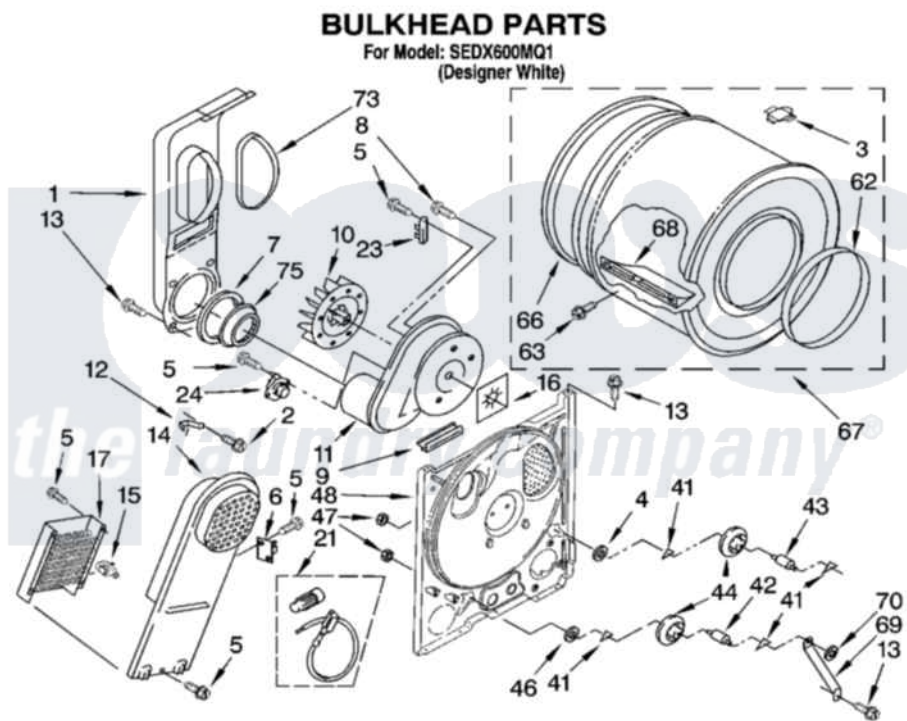

Whirlpool SEDX600MQ1 03 - BULKHEAD PARTS

8180348

5

Whirlpool [Residential Whirlpool SEDX600MQ1 Dryer Parts](#) Parts Diagram 03 - BULKHEAD PARTS
 Click on the part number to view part

Item	Original Part Number	Replaced By	Status	Part Description
1	694283	279505		Chute
2	489463			Screw, 8-18 X 1/16
3	8066086			Plug, Drum Hole
4	3388703			Washer, Support
5	90767			Screw, 8A X 3/8 HeX Washer Head Tapping
6	3977393	279816		Cutoff-Tml
7	347139			Seal, Lint Chute
8	3390647	488729		Screw
9	3392247	686889		Pad
10	694089			Wheel, Blower
11	8557384	8577230		Housing, Blower
12	3398161			CLIP
13	343641	681414		Screw, 10AB X 1/2
14	8541818			Box, Heater
15	3977767			Thermostat, High Limit 250 F
16	3394196			Seal, Blower Shaft

17	3403585	279838	Element
21	279457		Wire Kit, Terminal
23	3392519		Thermal Limiter
24	3387134		Thermostat, Internal-Bias
41	690997		Washer, Thrust
42	3399506	W10359270	Shaft, Drum Roller Threads
43	3399507	W10359269	Shaft, Drum Roller Threads
44	3397588	349241T	Support
46	348197		Washer, Support
47	3359452		Nut, Lock
48	8529955	279793	Bulkhead
62	3394509		Ring, Bearing
63	97787	W10109200	Screw, Baffle Mounting
66	8066085	239087	Seal
67	3396777	697760	Drum
68	342847		Baffle, Drum
69	3976435		Bracket, Support
70	90296		Nut, Push On
73	339956		Seal, Air Duct To Bulkhead
75	696302		Shield, Exhaust