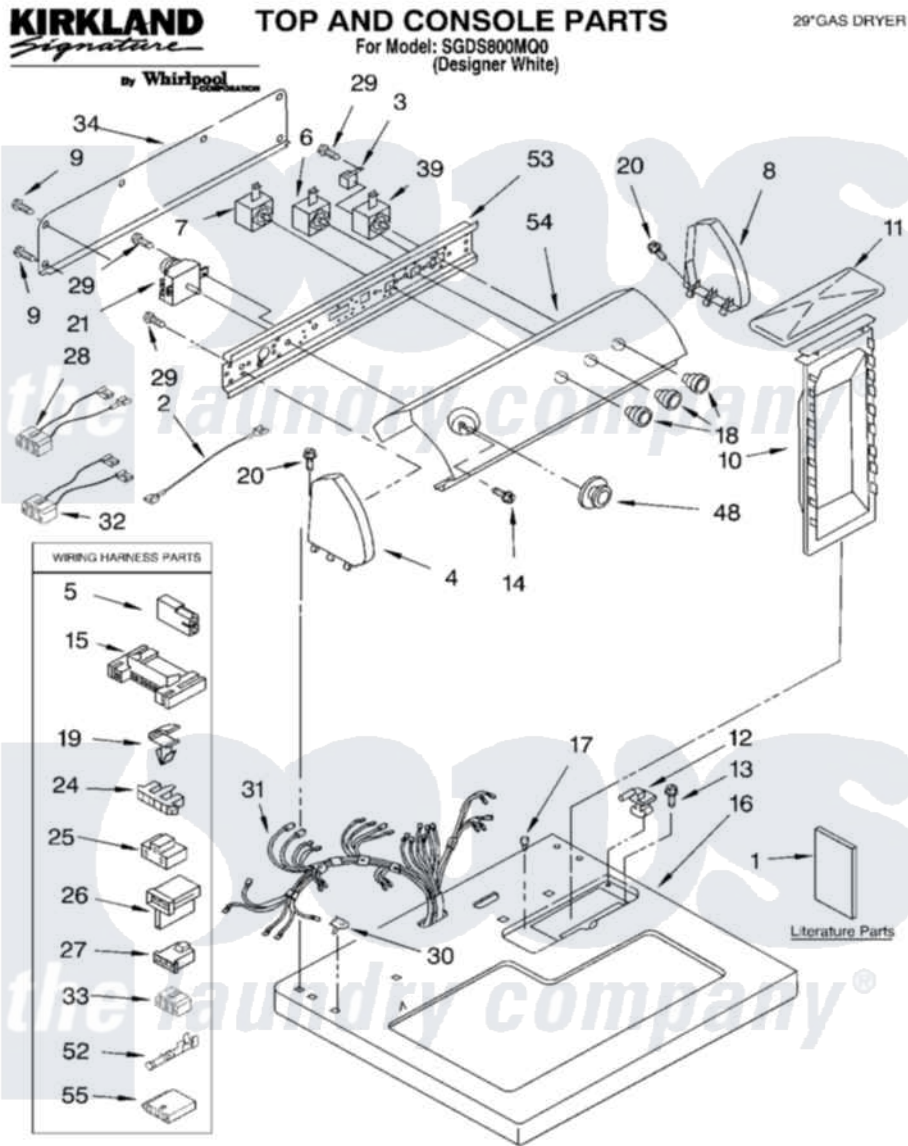

Whirlpool SGDS800MQ0 01 - TOP AND CONSOLE PARTS - OPTIONAL PARTS (NOT INCLUD

04-03 Litho in U.S.A. (djc)

1

Part No. 8180042

Whirlpool Residential Whirlpool SGDS800MQ0 Dryer Parts Parts Diagram 01 - TOP AND CONSOLE PARTS - OPTIONAL PARTS (NOT INCLUD
 Click on the part number to view part

Item	Original Part Number	Replaced By	Status	Part Description
1	LIT8535915		Not Available	Literature Parts (Instructions, Installation)
"	LIT8535908		Not Available	Literature Parts (Sheet, Cycle Feature)
"	LIT8535911		Not Available	Literature Parts (Guide, Use & Care)
"	LIT3979703		Not Available	Literature Parts (Label, Wiring Diagram)
"	N/A		Not Available	Following May Be Purchased DO-IT-YOURSELF REPAIR MANUALS
"	LIT677818	677818L		Diy
2	3401684			Jumper, Wire
"	3401694			Wire, Jumper
3	694419			Mini-Buzzer
4	8274437	279960		Endcap
5	717252			Receptacle, Terminal