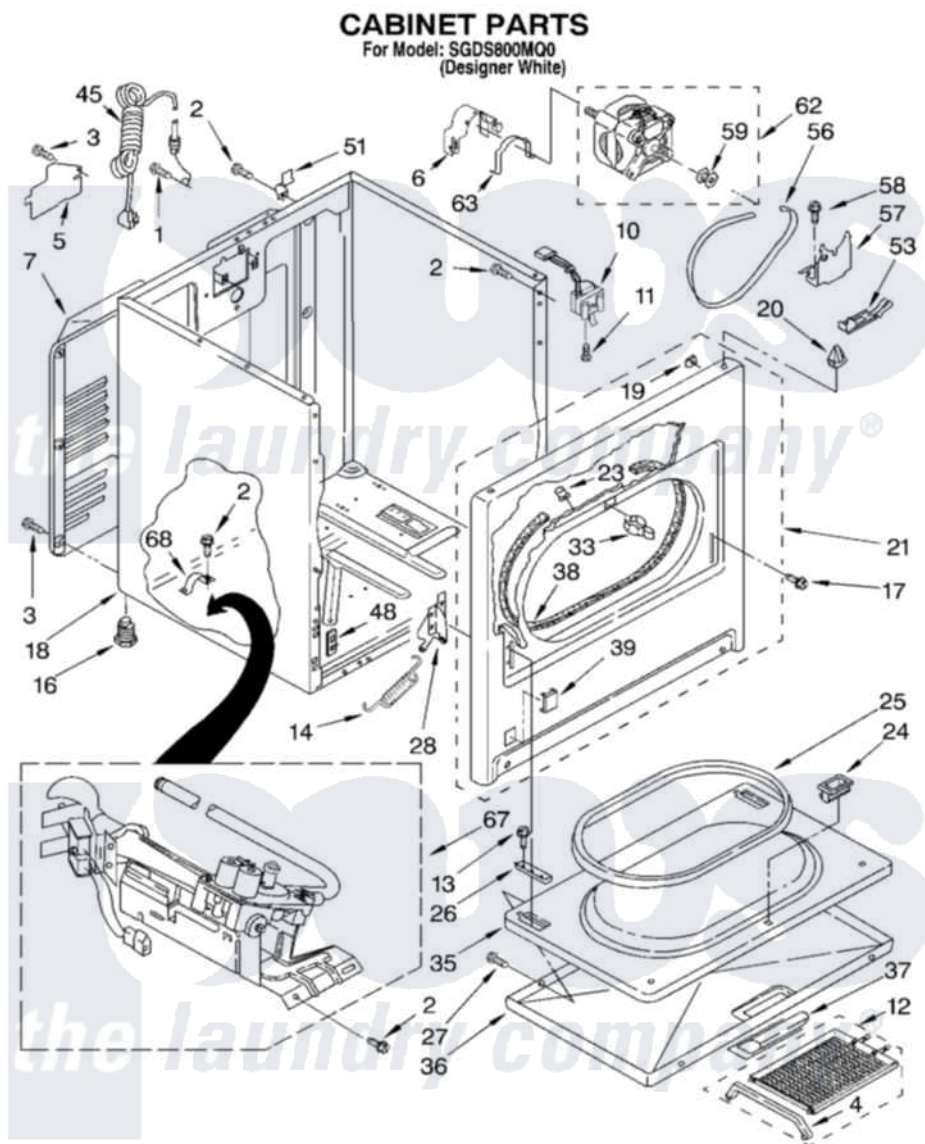

Whirlpool SGDS800MQ0 02 - CABINET PARTS

8180042

3

Whirlpool [Residential Whirlpool SGDS800MQ0 Dryer Parts](#) Parts Diagram 02 - CABINET PARTS
Click on the part number to view part

Item	Original Part Number	Replaced By	Status	Part Description
1	697776	4331106		Screw, No.10-32 X 7/16
2	343641	681414		Screw, 10AB X 1/2
3	693995			Screw, Hex Head
4	692989			BRacket, Dry Rack
5	3396795			Cover, Terminal Block
6	3404162			Clamp, Motor
7	3396805	280043		Panel-Rear
10	3406107			Door Switch Assembly
11	697773	3395530		Screw
12	3406839			Dry Rack Assembly
13	3357011	308685		Side Trim)
14	692495	W10041960		Spring, Door
16	3392100	49621		Feet-Leveling
"	279810			Foot-Optional
17	342043	486146		Screw
18	8530603	8533643		Cabinet

19	98234		Clip, U-Bend
20	690363	18776	Lock, Front Top
21	3395197	279740	Panel
23	685203	279220	Clip
24	3389441		Door Catch Assembly
25	3390731		Seal, Door
26	337189		Clip, Hinge
27	694091		Trim, Side Right Hand
28	8066056		Hinge, Door
"	8066057		Hinge, Door
33	696144	279570	Latch
35	695737		Door, Rear
36	3393549		Door, Front
37	690270	348721	Handle
38	3406129		Seal And Bearing Assembly
39	3394975		Plug, Front Panel
45	344020	3401402	Cord, Power
48	3394083		Clip, Front Panel
51	238088	8066217	Hinge, Top
53	3394332	691366	Idler And Pulley Assembly
56	8066065	341241	Belt
57	348780		Base, Motor
58	3400500		Bolt, 3405245 5/16-18 X 3/4
59	3394341	W10299847	Pulley-Motor
62	8538262	279827	Motor-Drve
63	660658		Clamp, Motor Mounting 343481 685441
67	8318272	W10465748	Burner-Gas
68	341029		Clamp, Pipe Door Spring