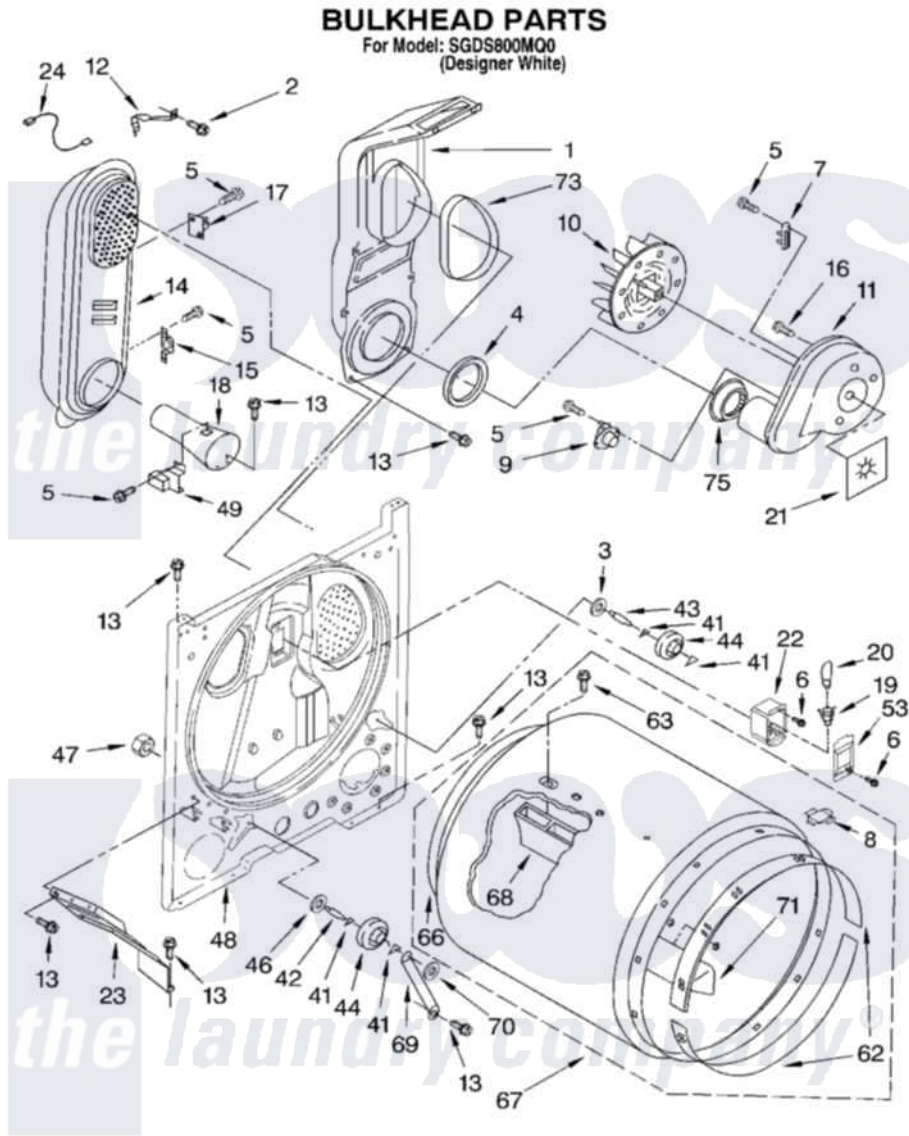

# Whirlpool SGDS800MQ0 03 - BULKHEAD PARTS

8180042

5

Whirlpool Residential Whirlpool SGDS800MQ0 Dryer Parts Parts Diagram 03 - BULKHEAD PARTS  
Click on the part number to view part

Item	Original Part Number	Replaced By	Status	Part Description
1	<a href="#">348368</a>			Lint Chute Assembly
2	<a href="#">489463</a>			Screw, 8-18 X 1/16
3	<a href="#">3388703</a>			Washer, Support
4	<a href="#">347139</a>			Seal, Lint Chute
5	<a href="#">90767</a>			Screw, 8A X 3/8 HeX Washer Head Tapping
6	487909	<a href="#">488729</a>		Screw
7	<a href="#">3392519</a>			Thermal Limiter
8	<a href="#">8066086</a>			Plug, Drum Hole
9	<a href="#">3387134</a>			Thermostat, Internal-Bias
10	<a href="#">694089</a>			Wheel, Blower
11	3405016	<a href="#">8577230</a>		Housing, Blower
12	3398161			CLIP
13	343641	<a href="#">681414</a>		Screw, 10AB X 1/2
14	8530285	<a href="#">279980</a>		Box
15	<a href="#">3403140</a>			Thermostat, High-Limit 205F
16	3390647	<a href="#">488729</a>		Screw