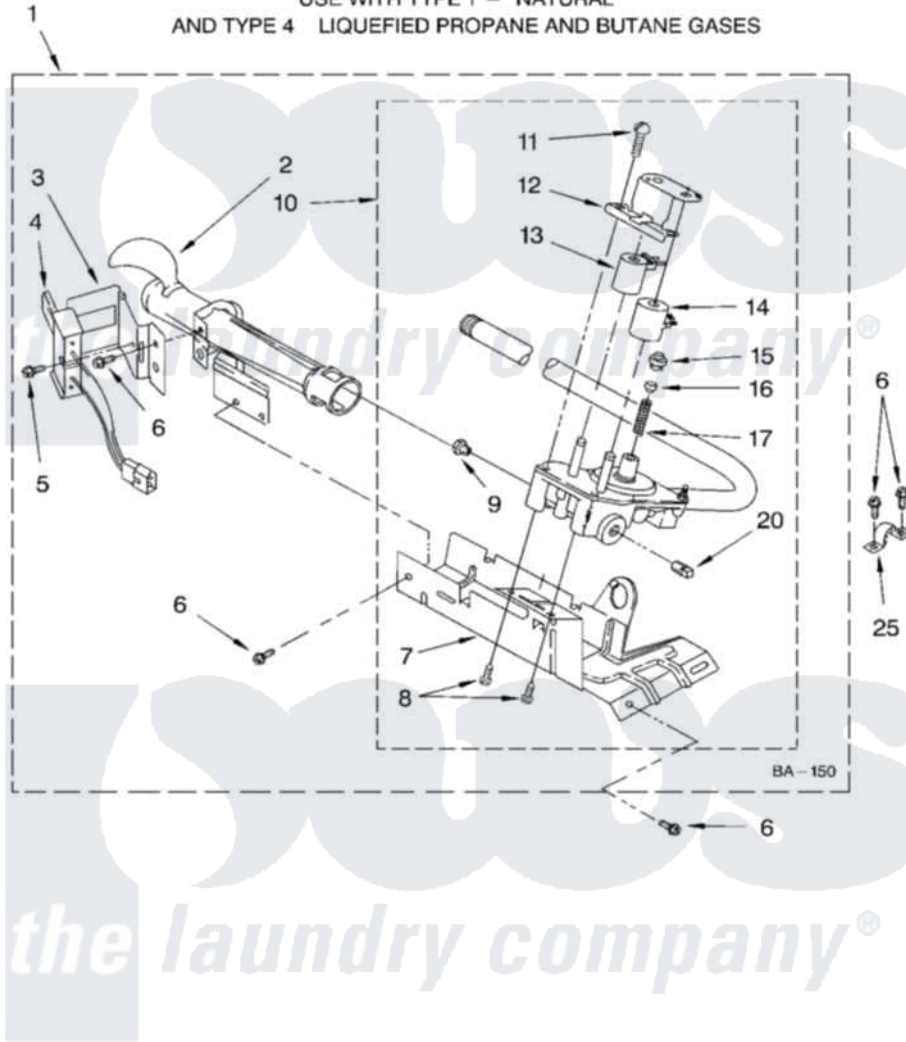

Whirlpool SGDS800MQ0 04 - 8318272 BURNER ASSEMBLY

8318272 BURNER ASSEMBLY

For Model: SGDS800MQ0
(Designer White)

USE WITH TYPE 1 - NATURAL
AND TYPE 4 LIQUEFIED PROPANE AND BUTANE GASES

8180042

7

Whirlpool [Residential Whirlpool SGDS800MQ0 Dryer Parts](#) Parts Diagram 04 - 8318272 BURNER ASSEMBLY
Click on the part number to view part

Item	Original Part Number	Replaced By	Status	Part Description
1	8318272	W10465748		Burner-Gas
2	688617	693140		Burner
3	694298			Bracket, Ignitor
4	686590	279311		Ignitor
5	3393909			Screw, 8-32 X 7/8
6	343641	681414		Screw, 10AB X 1/2
7	693986			Base, Burner
8	3387057			Screw, 10-16 X 1/2 Orifice, Burner
9	234826			Orifice, Burner Type 1
"	229742			Orifice, Burner
"	234868			Orifice, Burner
10	8318277	W10337269		Valve-Gas
11	694421			Screw, Bracket Mounting
12	694538			Bracket, Shunt
13	694540			Coil, 60 Hz
14	694539			Coil, 60 Hz