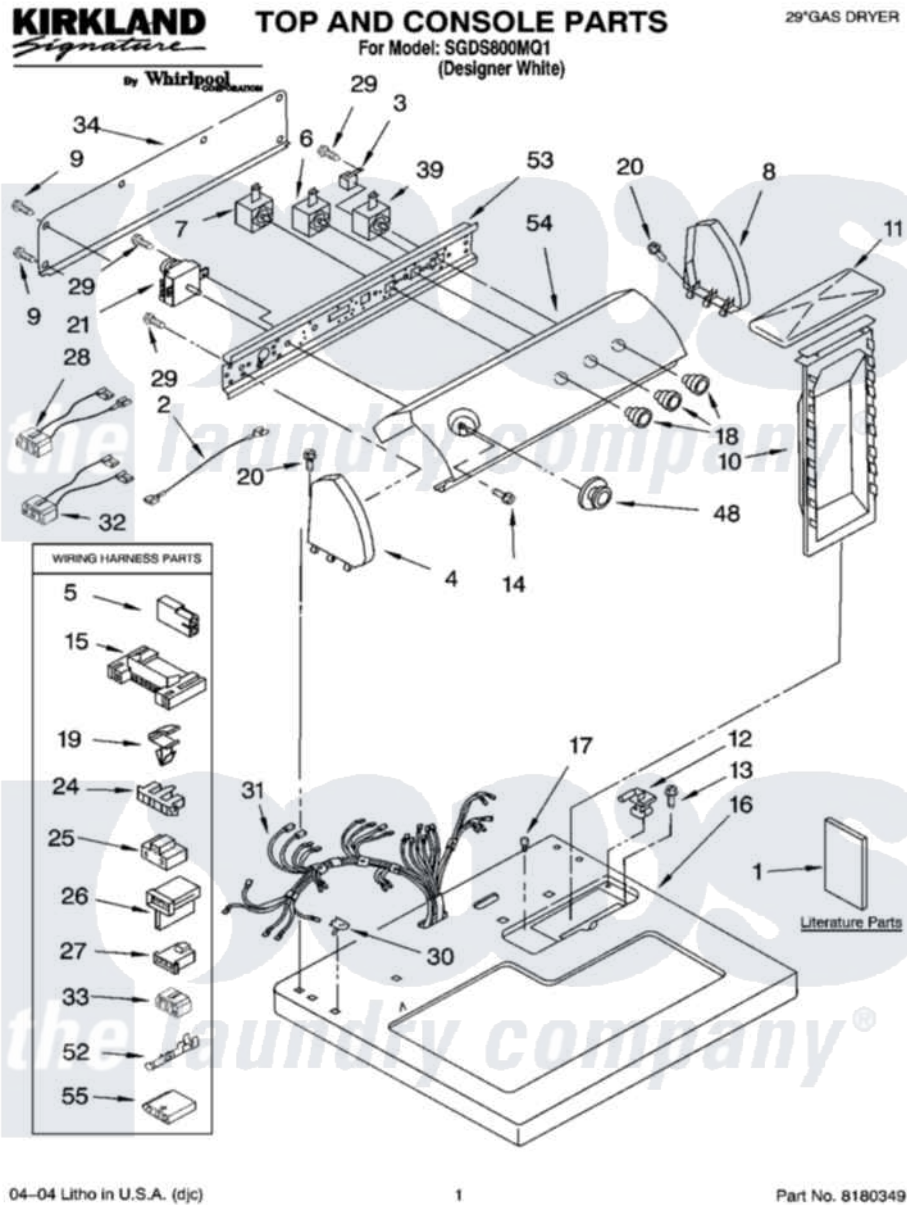

# Whirlpool SGDS800MQ1 01 - TOP AND CONSOLE PARTS

Whirlpool Residential Whirlpool SGDS800MQ1 Dryer Parts Parts Diagram 01 - TOP AND CONSOLE PARTS  
 Click on the part number to view part

Item	Original Part Number	Replaced By	Status	Part Description
1	LIT8535915		Not Available	Literature Parts (Instructions, Installation)
"	LIT8535908		Not Available	Literature Parts (Sheet, Cycle Feature)
"	LIT8535911		Not Available	Literature Parts (Guide, Use & Care)
"	LIT3979703		Not Available	Literature Parts (Label, Wiring Diagram)
"	N/A		Not Available	Following May Be Purchased DO-IT-YOURSELF REPAIR MANUALS
"	LIT677818	<a href="#">677818L</a>		Diy
2	<a href="#">3401684</a>			Jumper, Wire
"	<a href="#">3401694</a>			Wire, Jumper
3	<a href="#">694419</a>			Mini-Buzzer
4	8274437	<a href="#">279960</a>		Endcap
5	<a href="#">717252</a>			Receptacle, Terminal
6	<a href="#">3405156</a>			Switch, Rotary
7	<a href="#">3399640</a>			Switch, Rotary