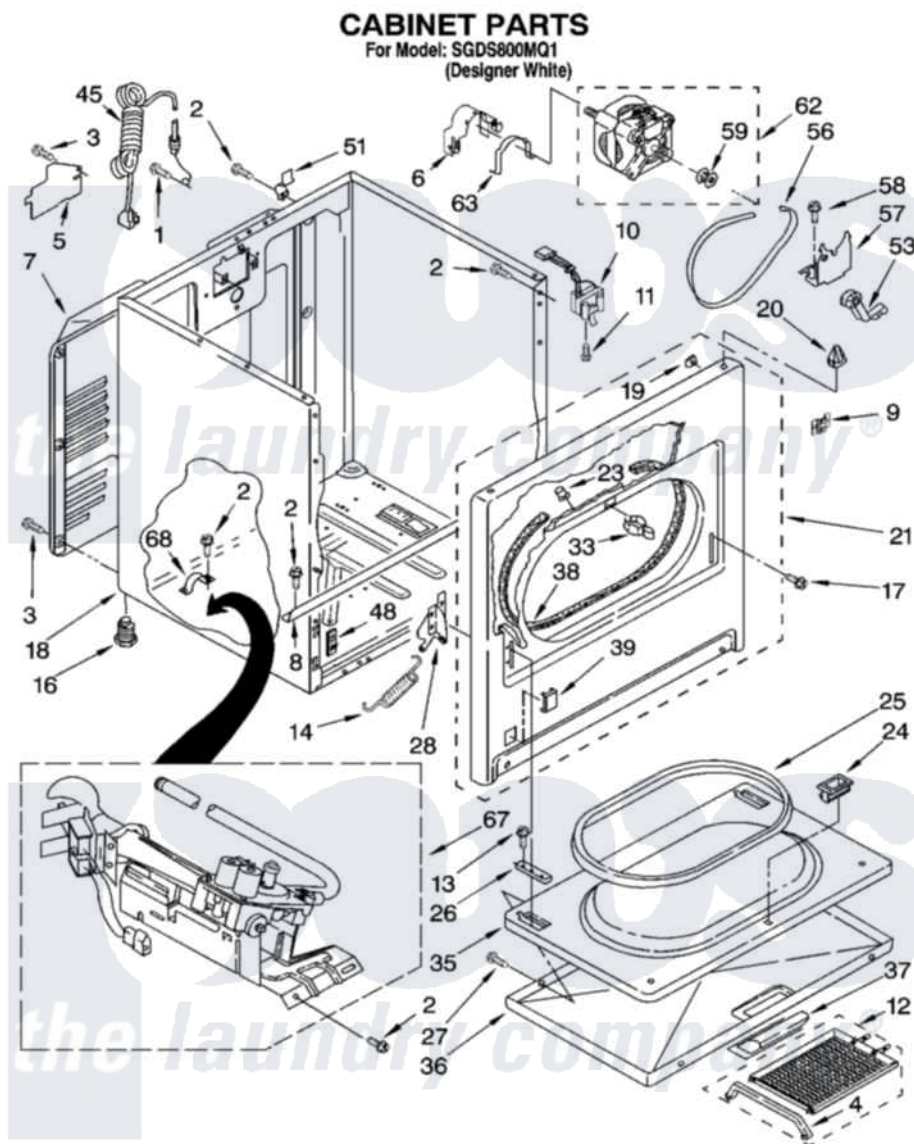

# Whirlpool SGDS800MQ1 02 - CABINET PARTS

8180349

3

Whirlpool [Residential Whirlpool SGDS800MQ1 Dryer Parts](#) Parts Diagram 02 - CABINET PARTS  
Click on the part number to view part

Item	Original Part Number	Replaced By	Status	Part Description
1	697776	<a href="#">4331106</a>		Screw, No.10-32 X 7/16
2	343641	<a href="#">681414</a>		Screw, 10AB X 1/2
3	<a href="#">693995</a>			Screw, Hex Head
4	<a href="#">692989</a>			BRacket, Dry Rack
5	<a href="#">3396795</a>			Cover, Terminal Block
6	<a href="#">3404162</a>			Clamp, Motor
7	3396805	<a href="#">280043</a>		Panel-Rear
8	<a href="#">8541400</a>			Bracket, Cabinet
9	8546676	<a href="#">W10041960</a>		Spring, Door
10	<a href="#">3406107</a>			Door Switch Assembly
11	697773	<a href="#">3395530</a>		Screw
12	<a href="#">3406839</a>			Dry Rack Assembly
13	3357011	<a href="#">308685</a>		Side Trim )
14	8541401	<a href="#">W10041960</a>		Spring, Door
16	3392100	<a href="#">49621</a>		Feet-Leveling
"	<a href="#">279810</a>			Foot-Optional