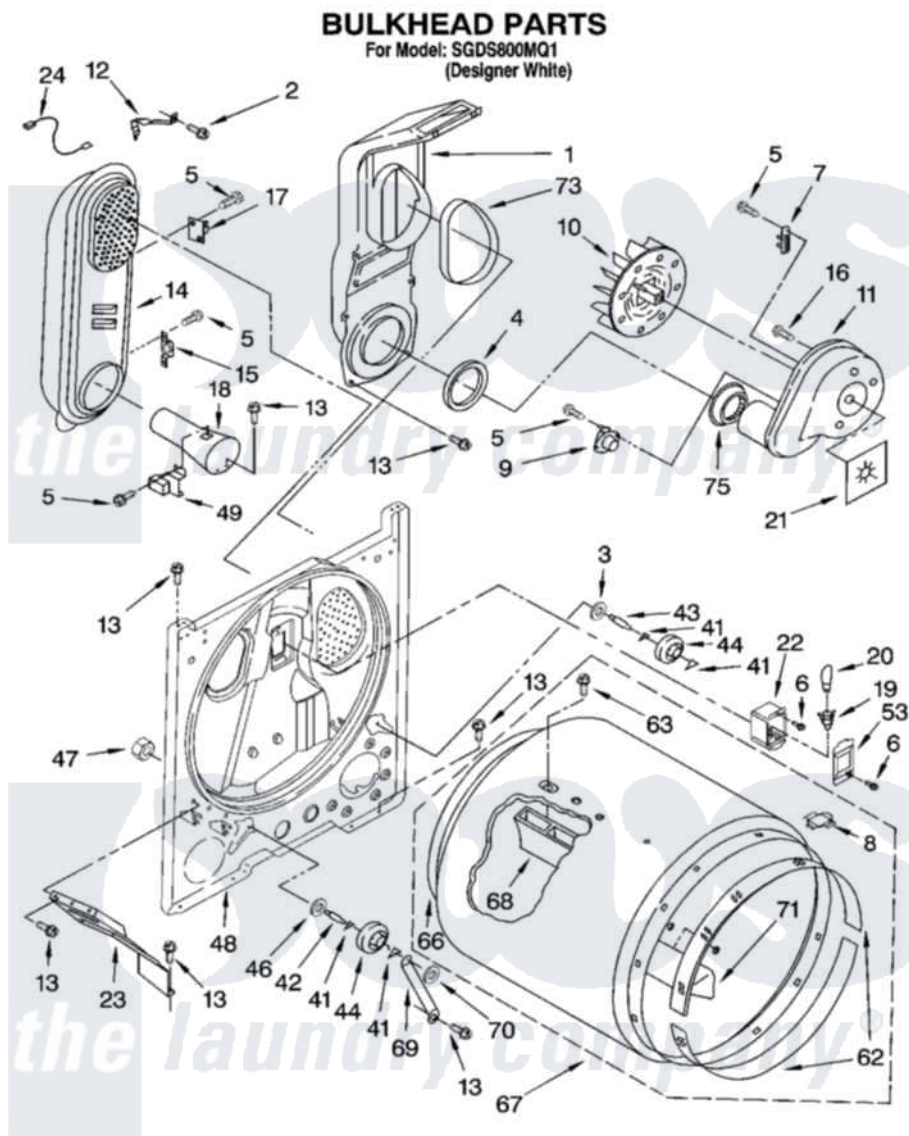

Whirlpool SGDS800MQ1 03 - BULKHEAD PARTS

8180349

5

Whirlpool [Residential Whirlpool SGDS800MQ1 Dryer Parts](#) Parts Diagram 03 - BULKHEAD PARTS
Click on the part number to view part

Item	Original Part Number	Replaced By	Status	Part Description
1	348368			Lint Chute Assembly
2	489463			Screw, 8-18 X 1/16
3	3388703			Washer, Support
4	347139			Seal, Lint Chute
5	90767			Screw, 8A X 3/8 HeX Washer Head Tapping
6	487909	488729		Screw
7	3392519			Thermal Limiter
8	8066086			Plug, Drum Hole
9	3387134			Thermostat, Internal-Bias
10	694089			Wheel, Blower
11	8557384	8577230		Housing, Blower
12	3398161			CLIP
13	343641	681414		Screw, 10AB X 1/2
14	8530285	279980		Box
15	3403140			Thermostat, High-Limit 205F
16	3390647	488729		Screw

17	280010		Kit, Thermal Cut-Off
18	8066049		Funnel, Burner Light
19	3403634	W10136369	Socket, Drum Light Assembly
20	3406124	22002263	Lamp
21	3394196		Seal, Blower Shaft
22	3977373		Bracket, Drum Light
23	3406022		Bracket, Bulkhead
24	3401707		Jumper, Tco-High Limit
41	690997		Washer, Thrust
42	3399506	W10359270	Shaft, Drum Roller Threads
43	3399507	W10359269	Shaft, Drum Roller Threads
44	3397588	349241T	Support
46	348197		Washer, Support
47	3359452		Nut, Lock
48	3403413		Bulkhead
49	338906		Radiant, Sensor
53	3402841	8532165	Lens, Drum Light
62	692526	279441	BeaRng-Rng
63	97787	W10109200	Screw, Baffle Mounting
66	3406130	279857	Seal
67	695587		Drum Assembly
68	692490		Baffle, Drum
69	3976434		Bracket, Support Shaft
70	90296		Nut, Push On
71	3403636		Baffle, Drum
73	339956		Seal, Air Duct To Bulkhead
75	696302		Shield, Exhaust