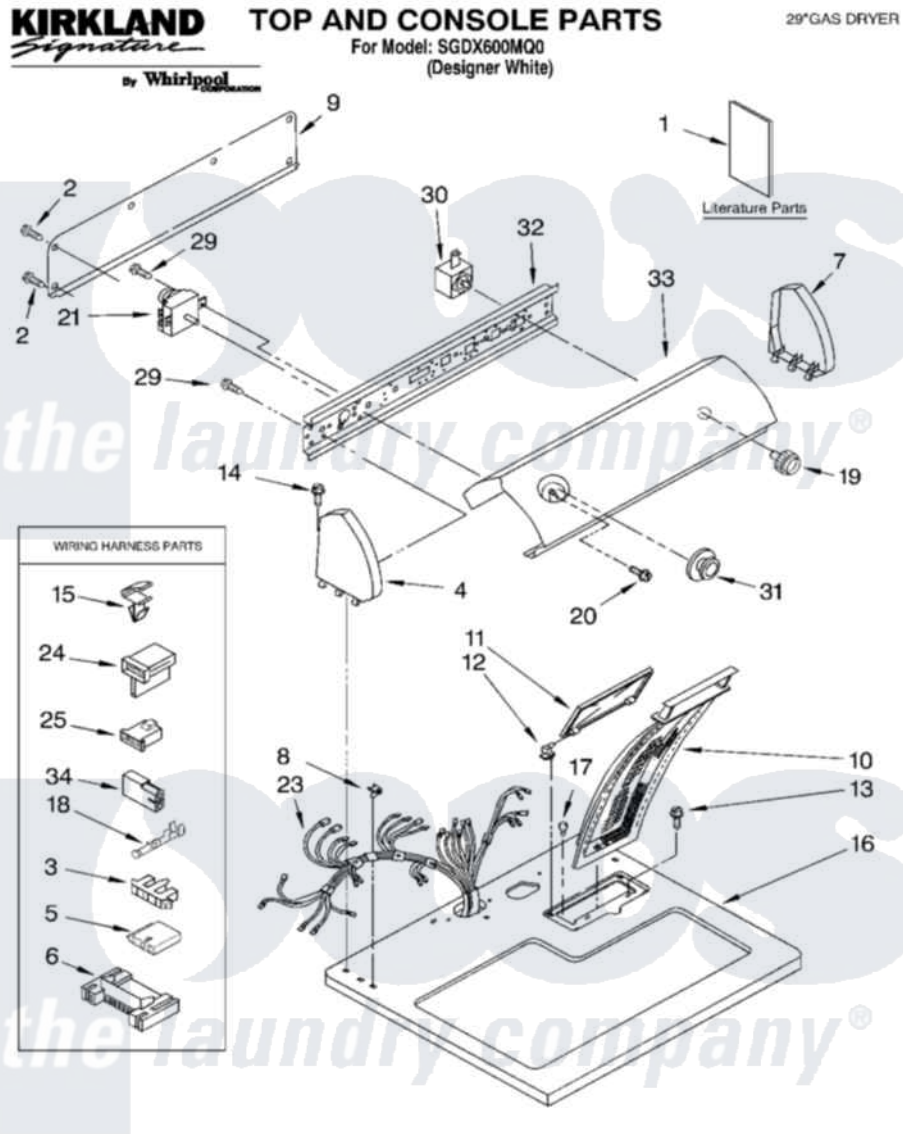

# Whirlpool SGDX600MQ0 01 - TOP AND CONSOLE PARTS

04-03 Litho in U.S.A. (djc)

1

Part No. 8180043

Whirlpool [Residential Whirlpool SGDX600MQ0 Dryer Parts](#) Parts Diagram 01 - TOP AND CONSOLE PARTS  
Click on the part number to view part

Item	Original Part Number	Replaced By	Status	Part Description
1	LIT8535911		Not Available	Literature Parts (Guide, Use & Care)
"	LIT8535908		Not Available	Literature Parts (Sheet, Cycle Feature)
"	LIT8535915		Not Available	Literature Parts (Instructions, Installation)
"	LIT8528188		Not Available	Literature Parts (Label, Wiring Diagram)
"	N/A		Not Available	Following May Be Purchased
"	N/A		Not Available	DO-IT-YOURSELF REPAIR MANUALS
"	677818		Not Available	Manual, Do-It- Yourself Repair (Dryer)
2	<a href="#">693995</a>			Screw, Hex Head
3	<a href="#">3397269</a>			Connector, Timer
4	8274437	<a href="#">279960</a>		Endcap
5	<a href="#">3936144</a>			Do-It-Yourself Repair Manuals
6	<a href="#">3395683</a>			Receptacle, Multi-Terminal
7	8274434	<a href="#">279960</a>		Endcap