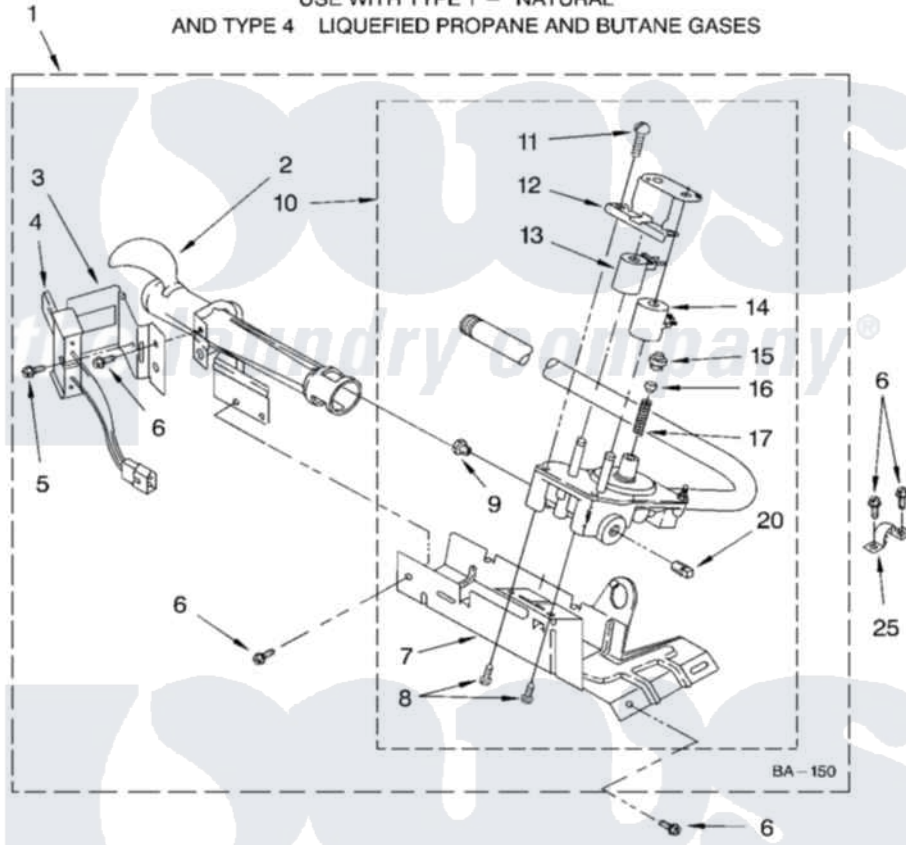

# Whirlpool SGDX600MQ0 03 - 8318272 BURNER ASSEMBLY

## 8318272 BURNER ASSEMBLY

For Model: SGDX600MQ0  
(Designer White)

USE WITH TYPE 1 - NATURAL  
AND TYPE 4 LIQUEFIED PROPANE AND BUTANE GASES

8180043

5

Whirlpool [Residential Whirlpool SGDX600MQ0 Dryer Parts](#) Parts Diagram 03 - 8318272 BURNER ASSEMBLY  
Click on the part number to view part

Item	Original Part Number	Replaced By	Status	Part Description
1	8318272	<a href="#">W10465748</a>		Burner-Gas
2	688617	<a href="#">693140</a>		Burner
3	<a href="#">694298</a>			Bracket, Ignitor
4	686590	<a href="#">279311</a>		Ignitor
5	<a href="#">3393909</a>			Screw, 8-32 X 7/8
6	343641	<a href="#">681414</a>		Screw, 10AB X 1/2
7	693986			Base, Burner
8	<a href="#">3387057</a>			Screw, 10-16 X 1/2 Orifice, Burner
9	<a href="#">234826</a>			Orifice, Burner Type 1
"	<a href="#">229742</a>			Orifice, Burner
"	<a href="#">234868</a>			Orifice, Burner
10	8318277	<a href="#">W10337269</a>		Valve-Gas
11	<a href="#">694421</a>			Screw, Bracket Mounting
12	<a href="#">694538</a>			Bracket, Shunt
13	<a href="#">694540</a>			Coil, 60 Hz
14	<a href="#">694539</a>			Coil, 60 Hz