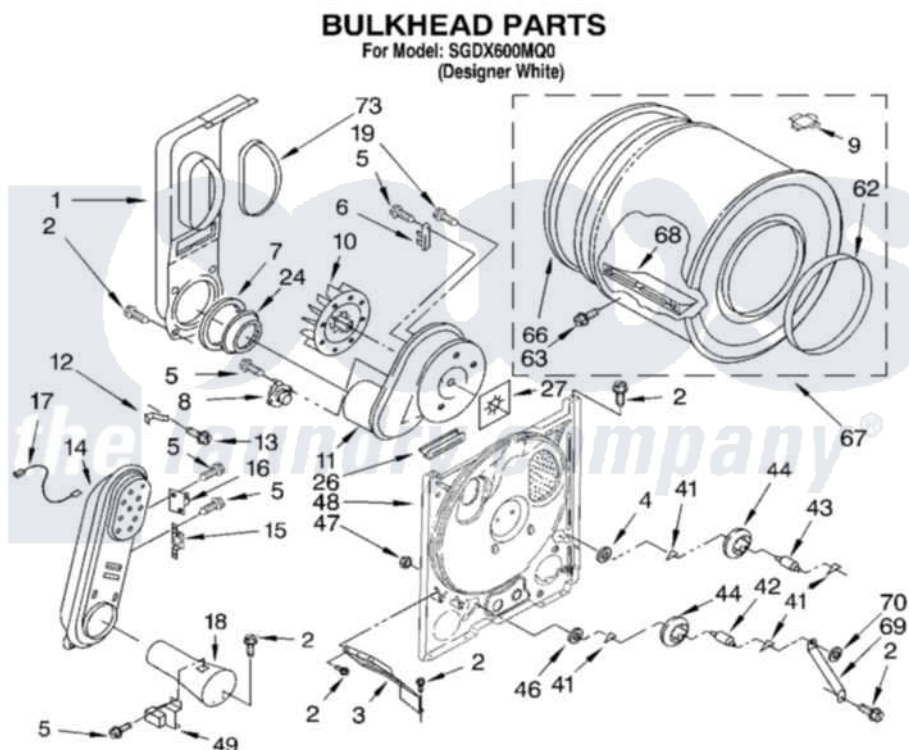

Whirlpool SGDX600MQ0 04 - BULKHEAD PARTS

8180043

7

Whirlpool [Residential Whirlpool SGDX600MQ0 Dryer Parts](#) Parts Diagram 04 - BULKHEAD PARTS
 Click on the part number to view part

Item	Original Part Number	Replaced By	Status	Part Description
1	694283	279505		Chute
2	343641	681414		Screw, 10AB X 1/2
3	3406022			Bracket, Bulkhead
4	3388703			Washer, Support
5	90767			Screw, 8A X 3/8 HeX Washer Head Tapping
6	3392519			Thermal Limiter
7	347139			Seal, Lint Chute
8	3387134			Thermostat, Internal-Bias
9	8066086			Plug, Drum Hole
10	694089			Wheel, Blower
11	3405016	8577230		Housing, Blower
12	3398161			CLIP
13	489463			Screw, 8-18 X 1/16
14	8530285	279980		Box
15	3403140			Thermostat, High-Limit 205F
16	280010			Kit, Thermal Cut-Off

17	3401707		Jumper, Tco-High Limit
18	8066048		Funnel, Burner
19	3390647	488729	Screw
24	696302		Shield, Exhaust
26	3392247	686889	Pad
27	3394196		Seal, Blower Shaft
41	690997		Washer, Thrust
42	3399506	W10359270	Shaft, Drum Roller Threads
43	3399507	W10359269	Shaft, Drum Roller Threads
44	3397588	349241T	Support
46	348197		Washer, Support
47	3359452		Nut, Lock
48	8529955	279793	Bulkhead
49	338906		Radiant, Sensor
62	3394509		Ring, Bearing
63	97787	W10109200	Screw, Baffle Mounting
66	8066085	239087	Seal
67	3396777	697760	Drum
68	342847		Baffle, Drum
69	3976435		Bracket, Support
70	90296		Nut, Push On
73	339956		Seal, Air Duct To Bulkhead